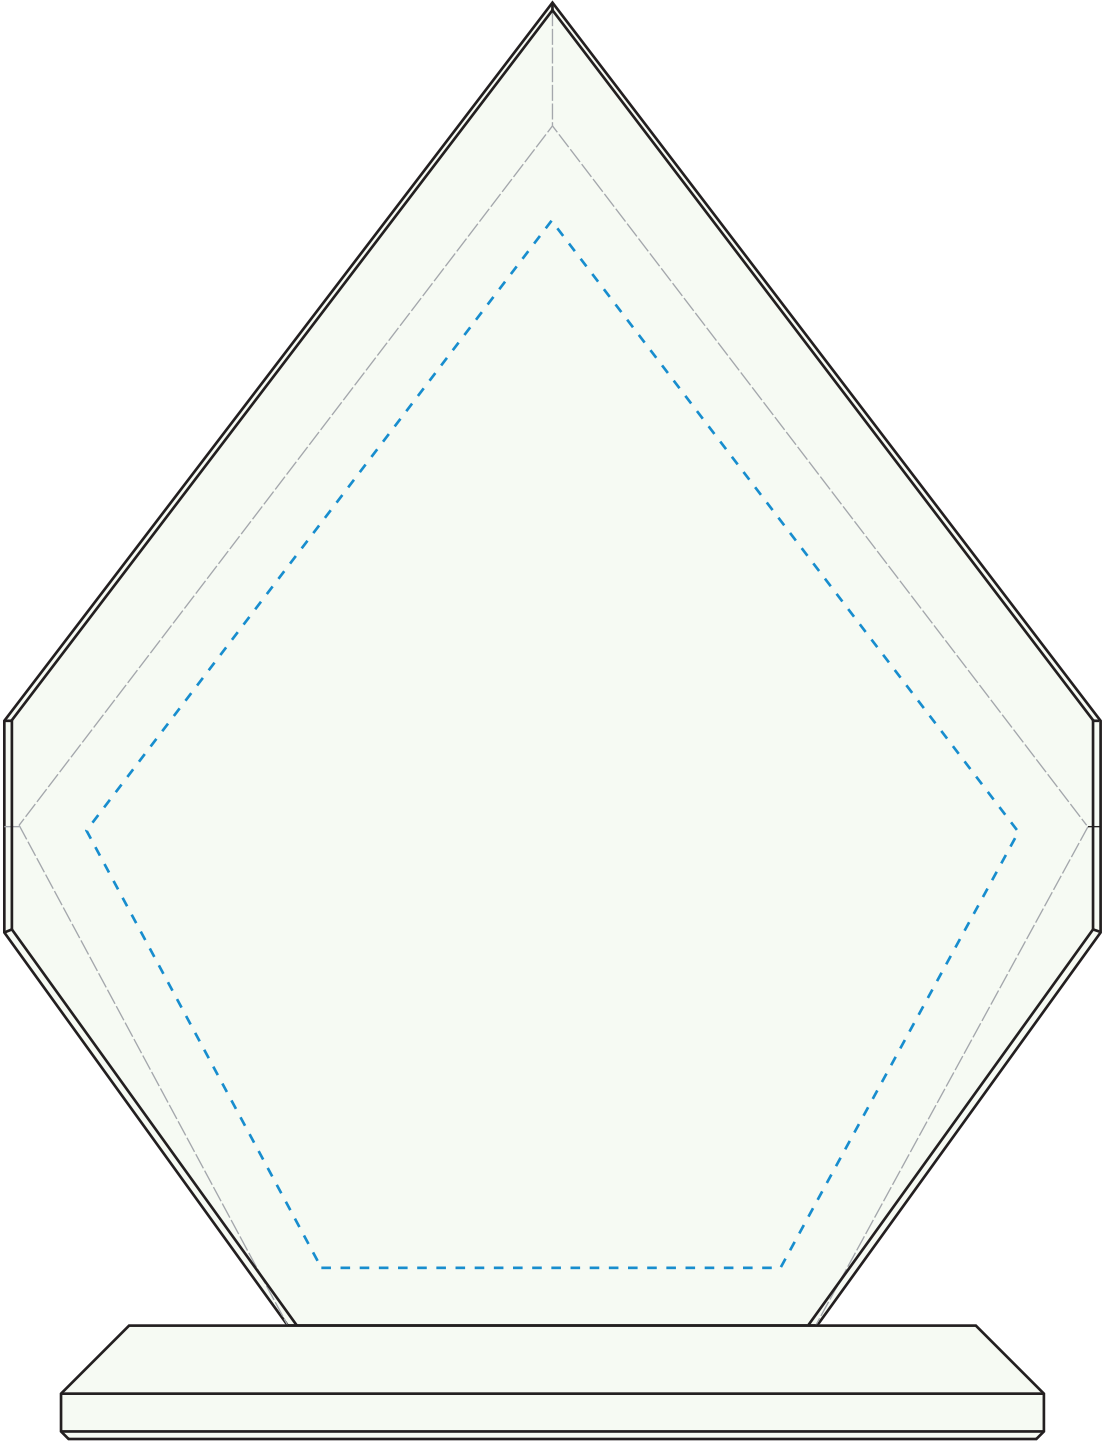

Standard Etch: Reverse

4480 KINGSLEY DIAMOND - 7.5"

Blue line represents the max image area.