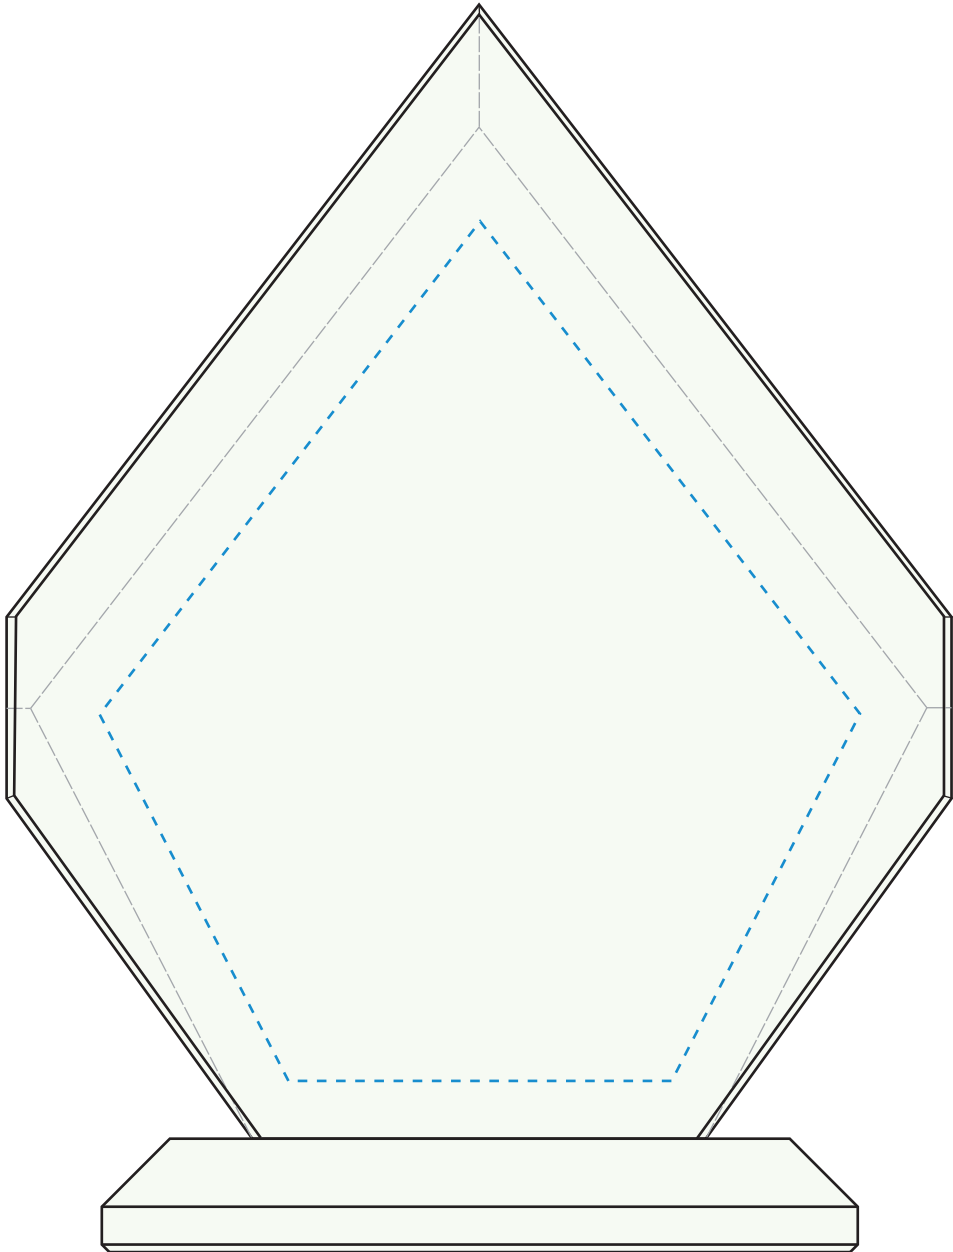

Standard Etch: Reverse

4479 KINGSLEY DIAMOND - 6.5"

Blue line represents the max image area.