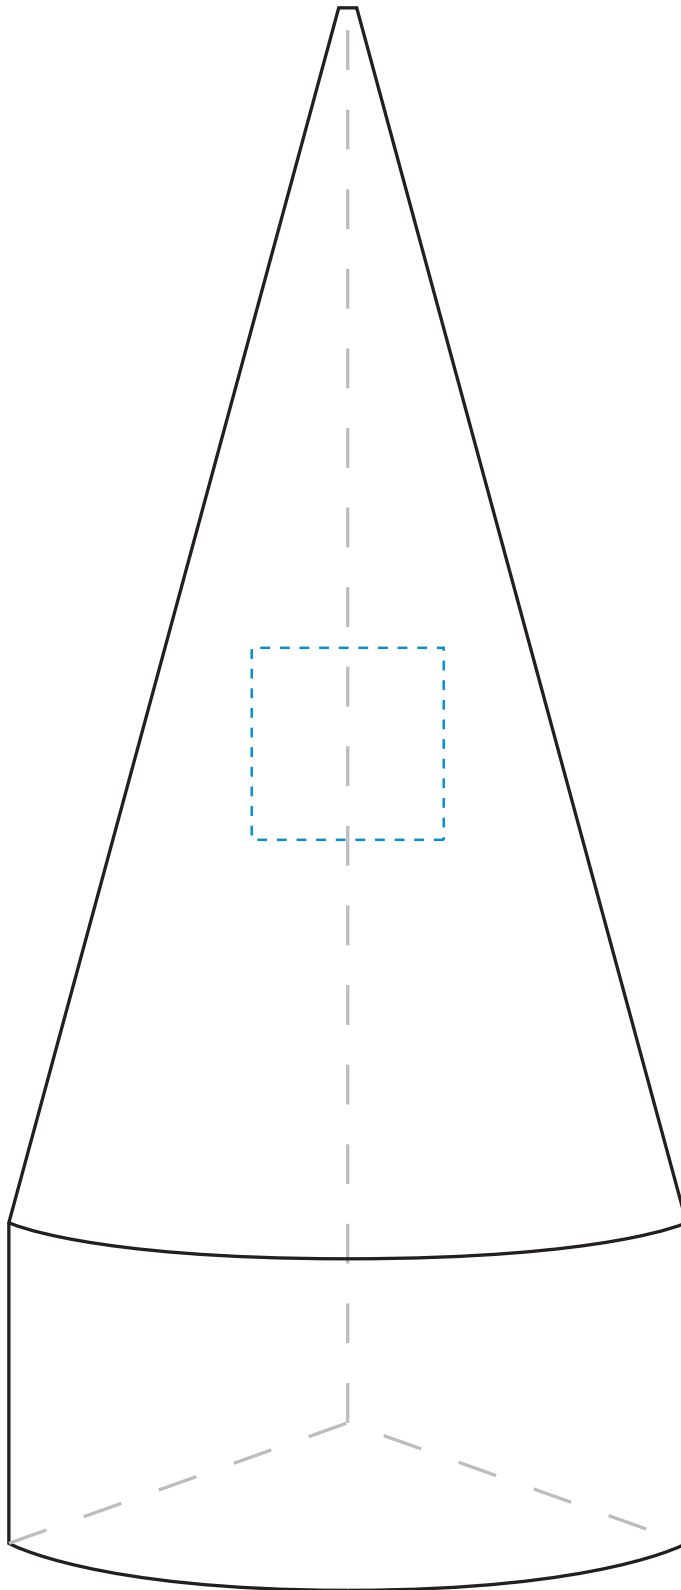

Standard Etch: Front

5774 KINCAID PEAK

*Blue line represents the max image area.*

Standard Etch: Front

ACTUAL BASE ETCH AREA