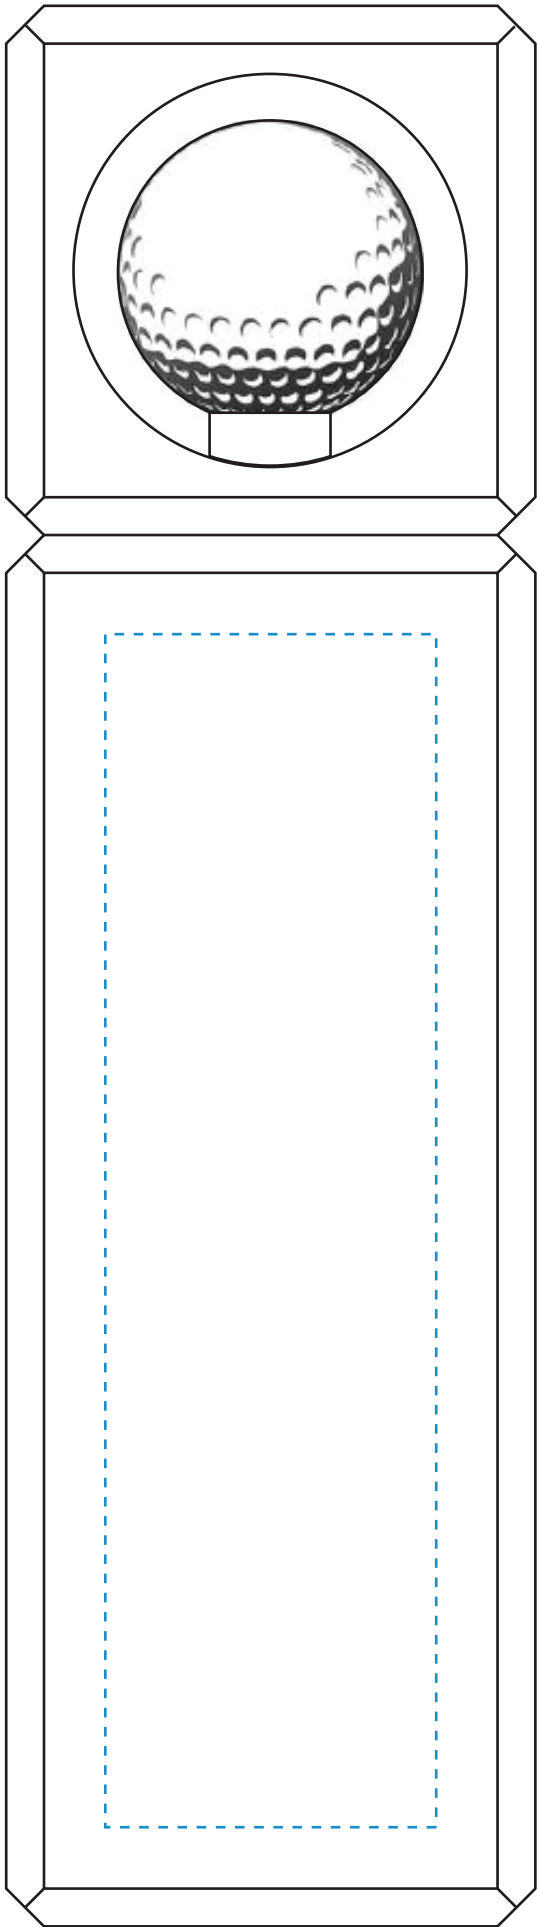

Standard Etch: Reverse

8185 KILMER GOLF - 10"

Blue line represents the max image area.