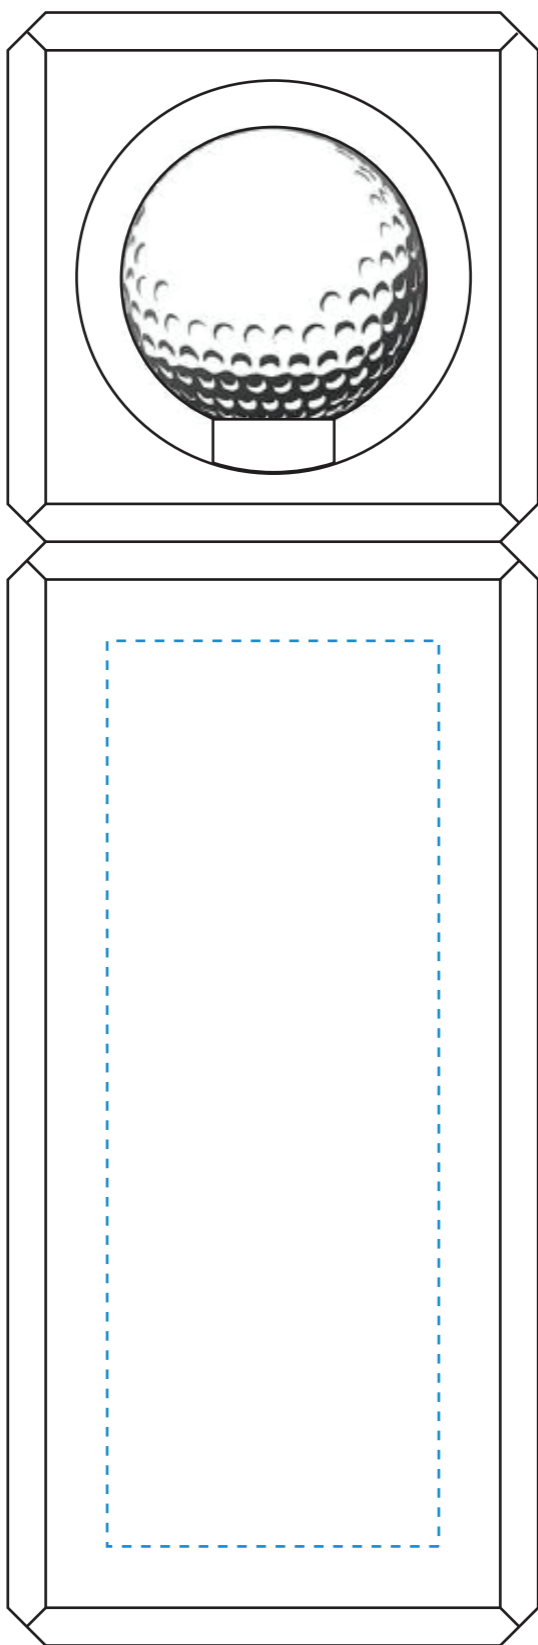

Standard Etch: Reverse

8184 KILMER GOLF - 8.5"
Blue line represents the max image area.