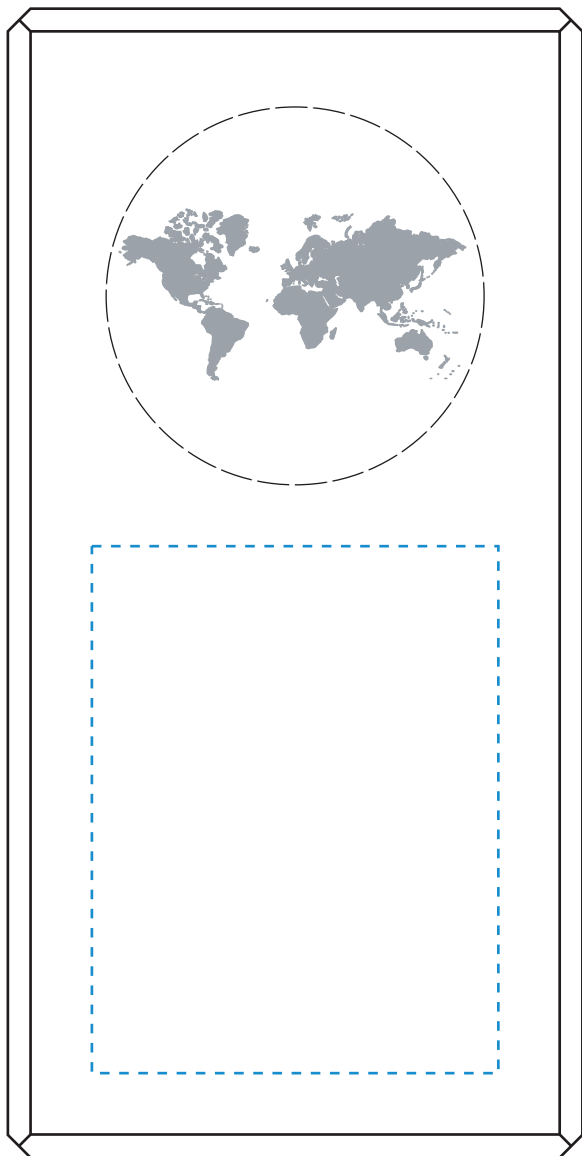

Standard Etch: Reverse

7177 KENDALL GLOBAL - 6"
Blue line represents the max image area.