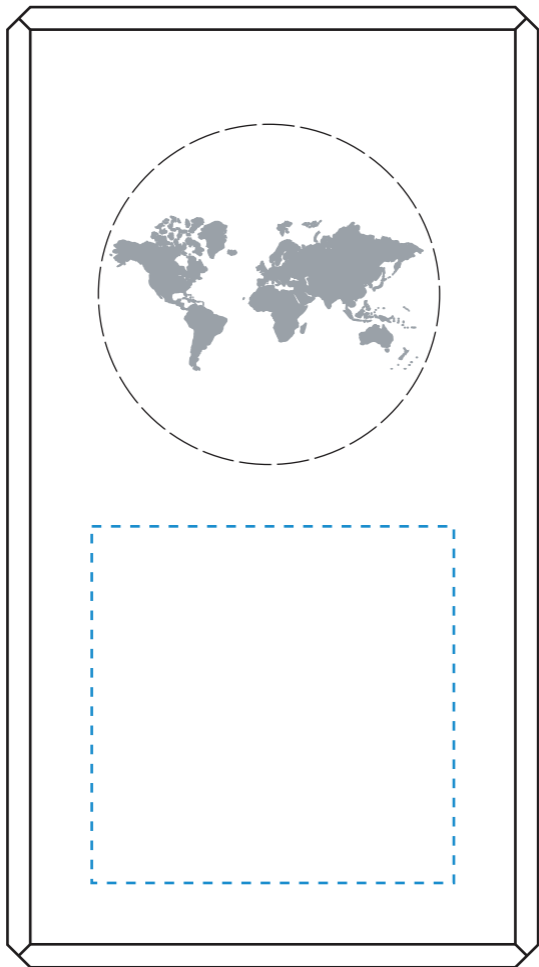

Standard Etch: Reverse

7176 KENDALL GLOBAL - 5"

Blue line represents the max image area.