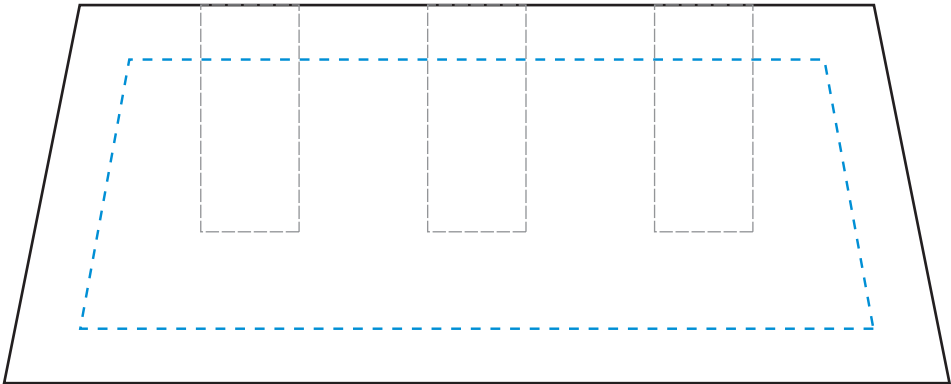

## Standard Etch: Front

**6274 KELSEY PEN HOLDER 5" W**

Blue line represents the max image area.