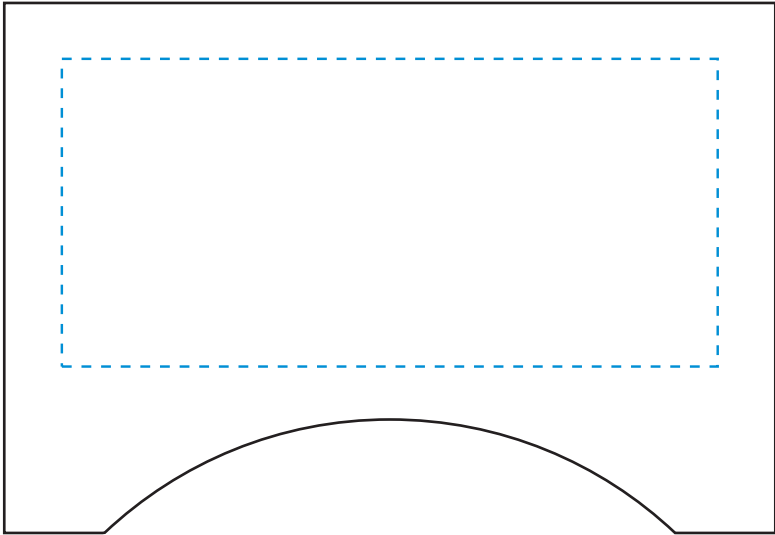

Standard Etch: Reverse

6275 KELSEY NAMEPLATE 4" W

Blue line represents the max image area.