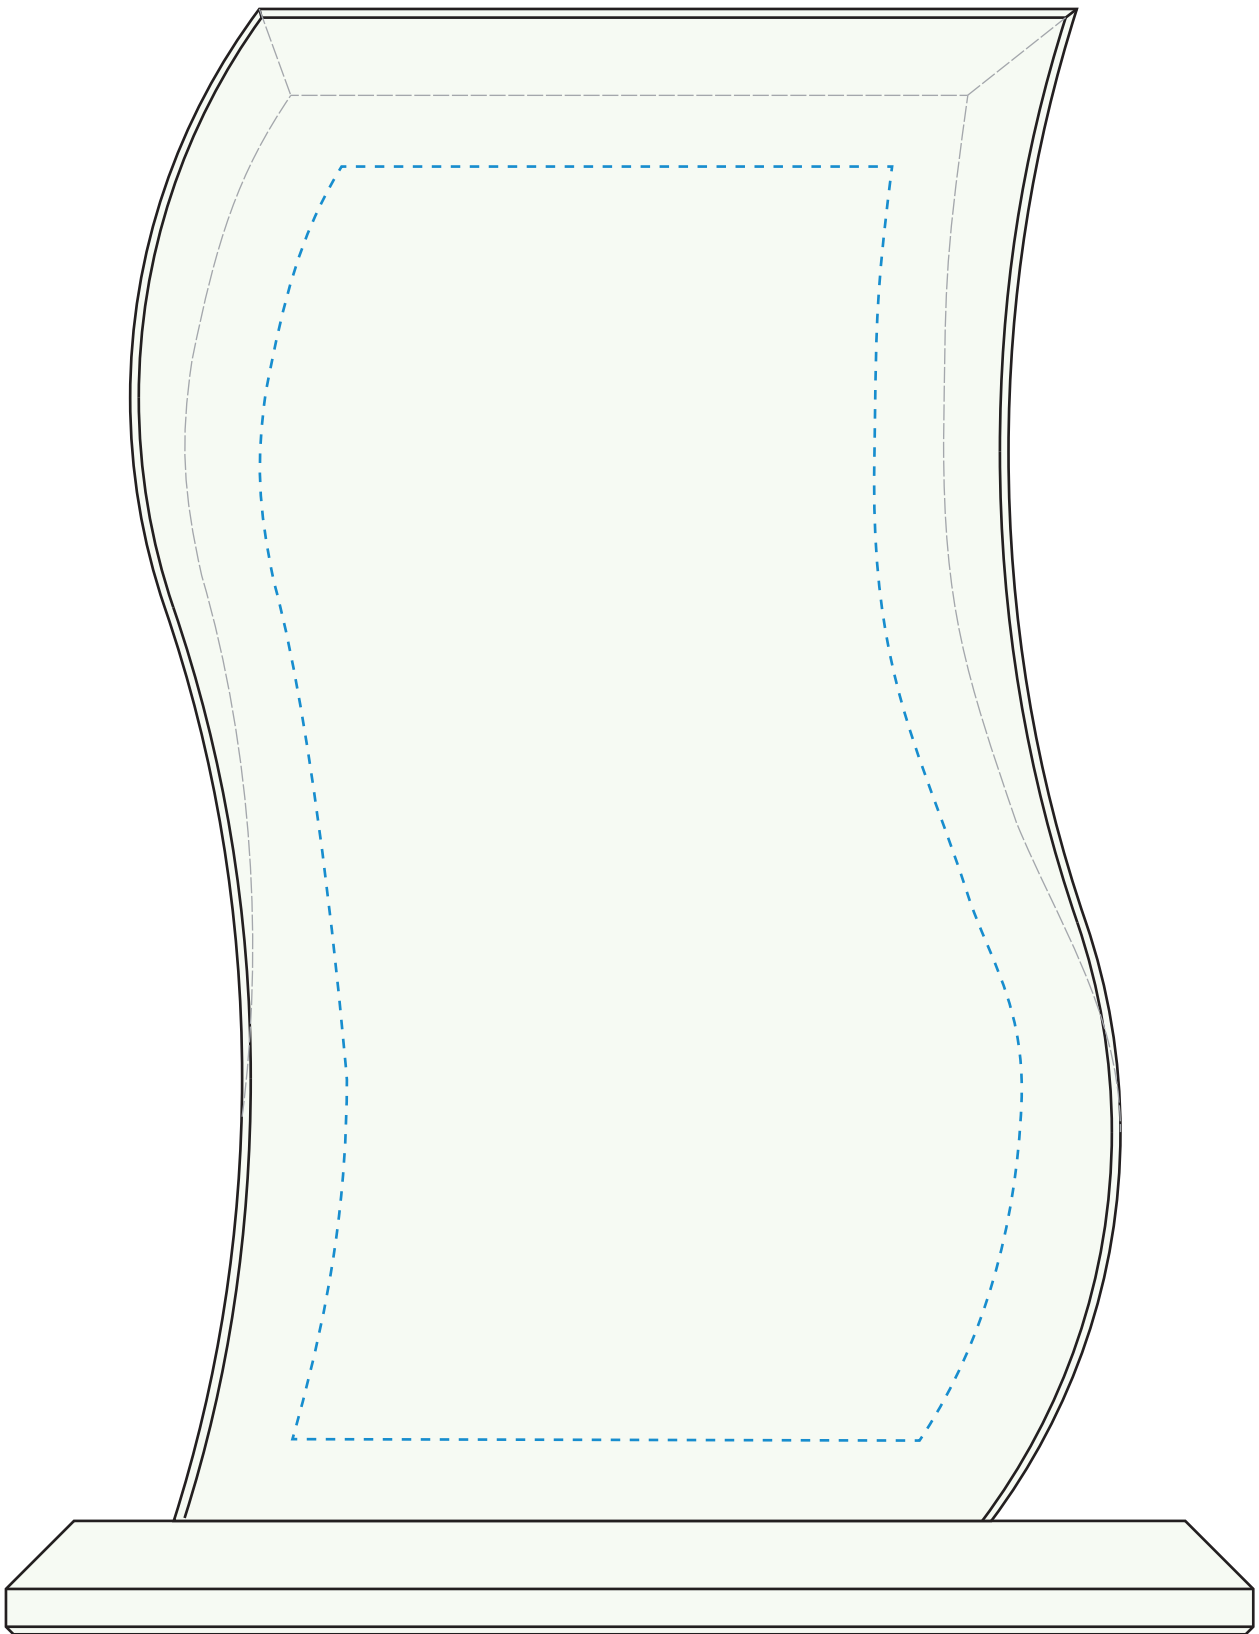

Standard Etch: Reverse

4465 JULIAN WAVE - 8.5"

Blue line represents the max image area.