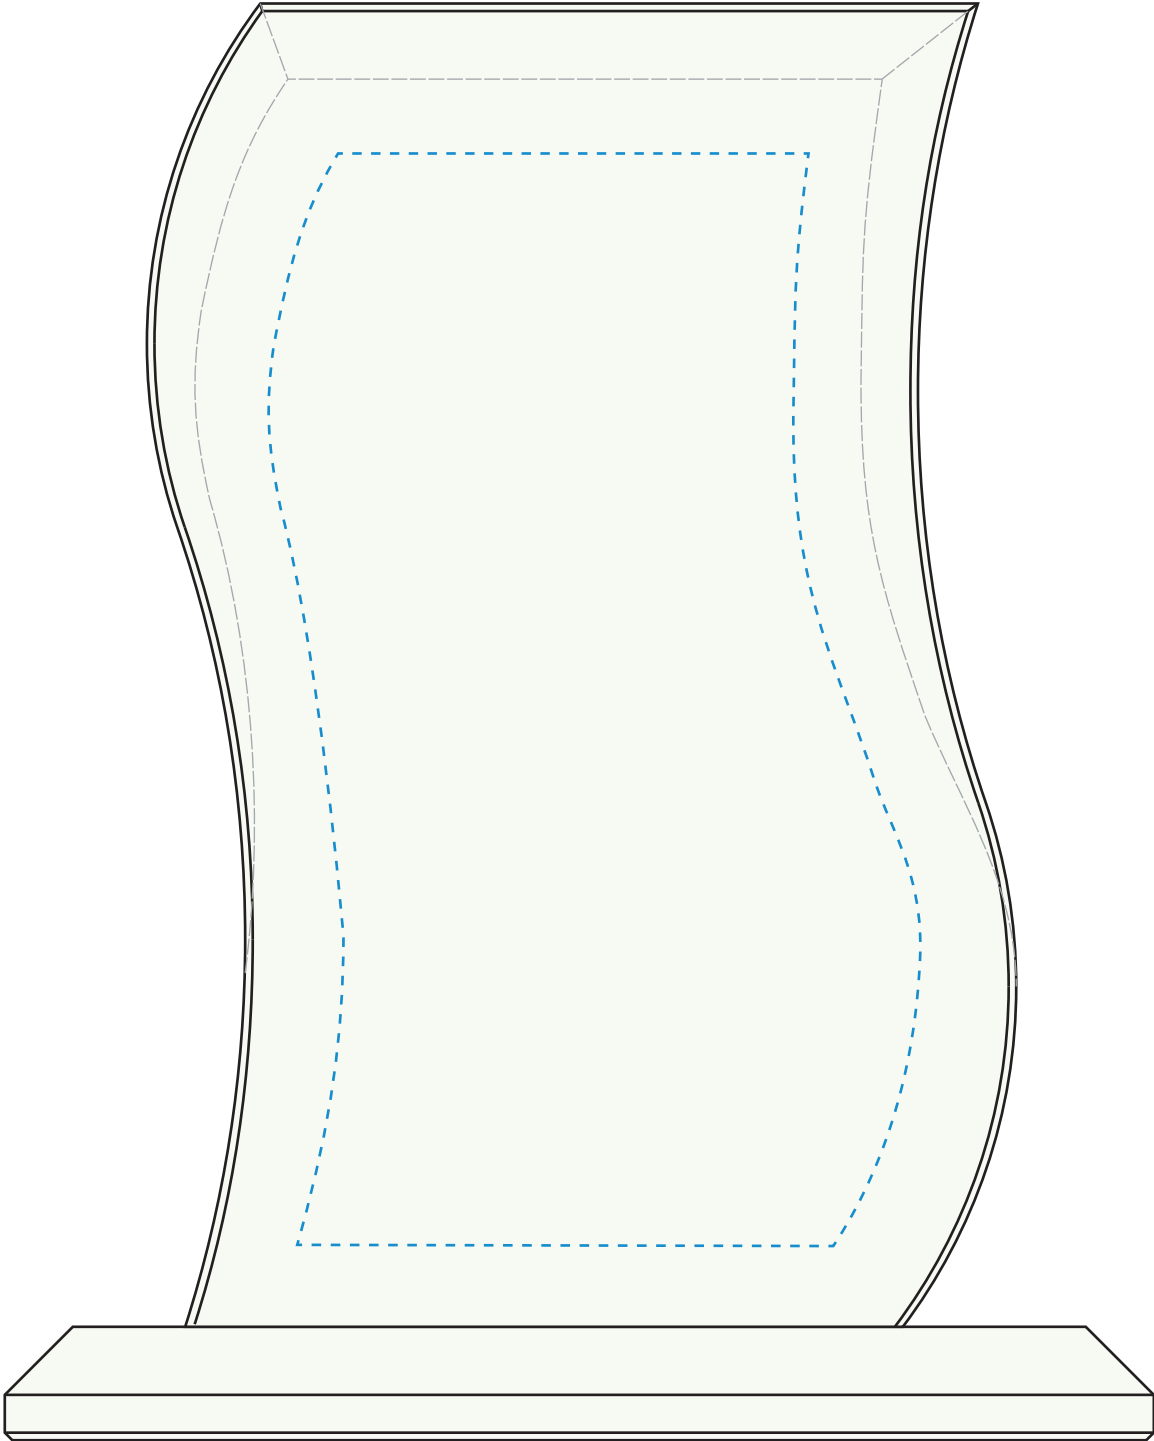

Standard Etch: Reverse

4464 JULIAN WAVE - 7.5"

Blue line represents the max image area.