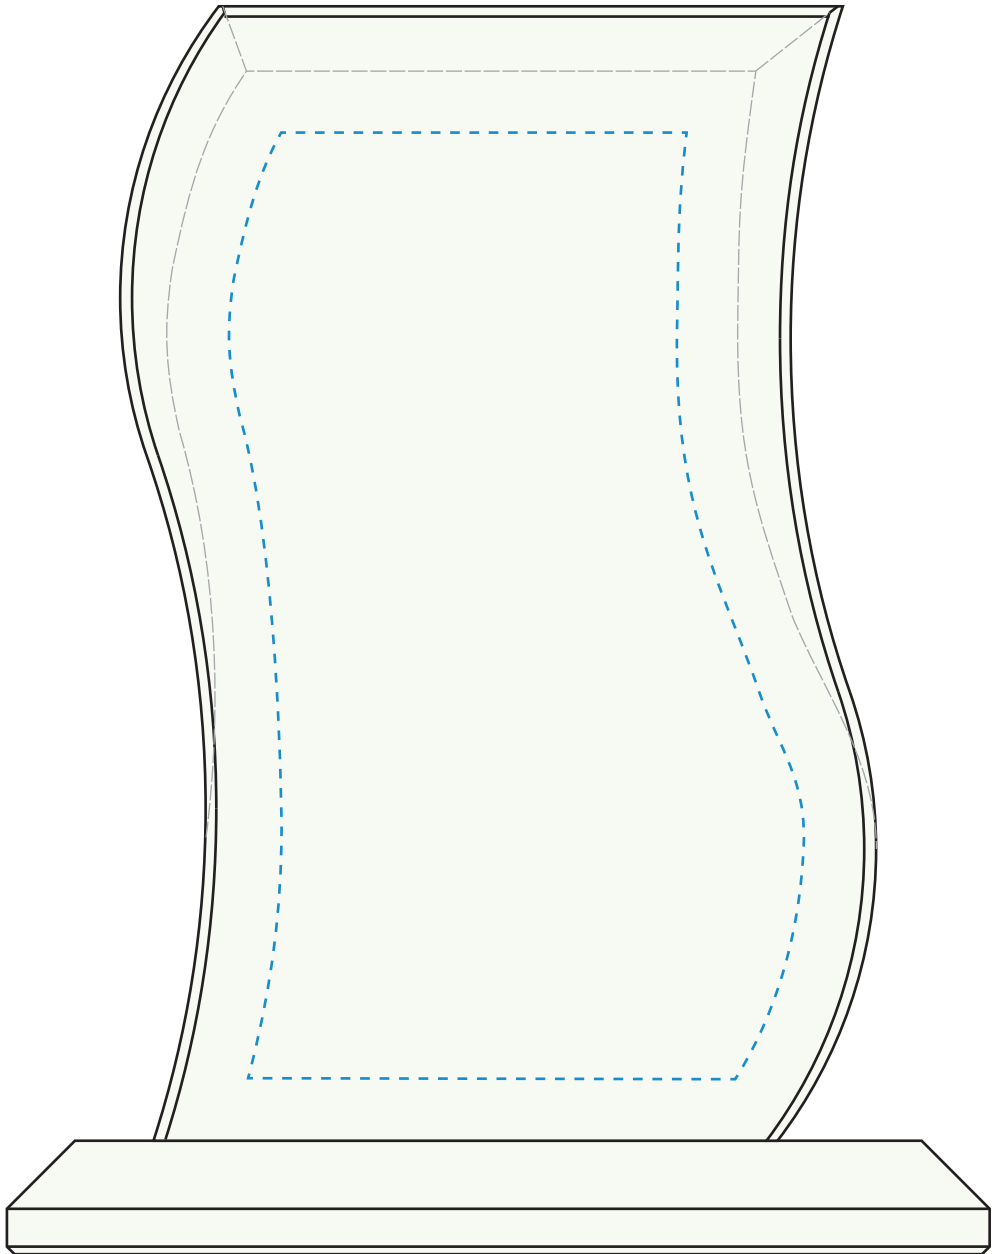

Standard Etch: Reverse

4463 JULIAN WAVE - 6.5"

Blue line represents the max image area.