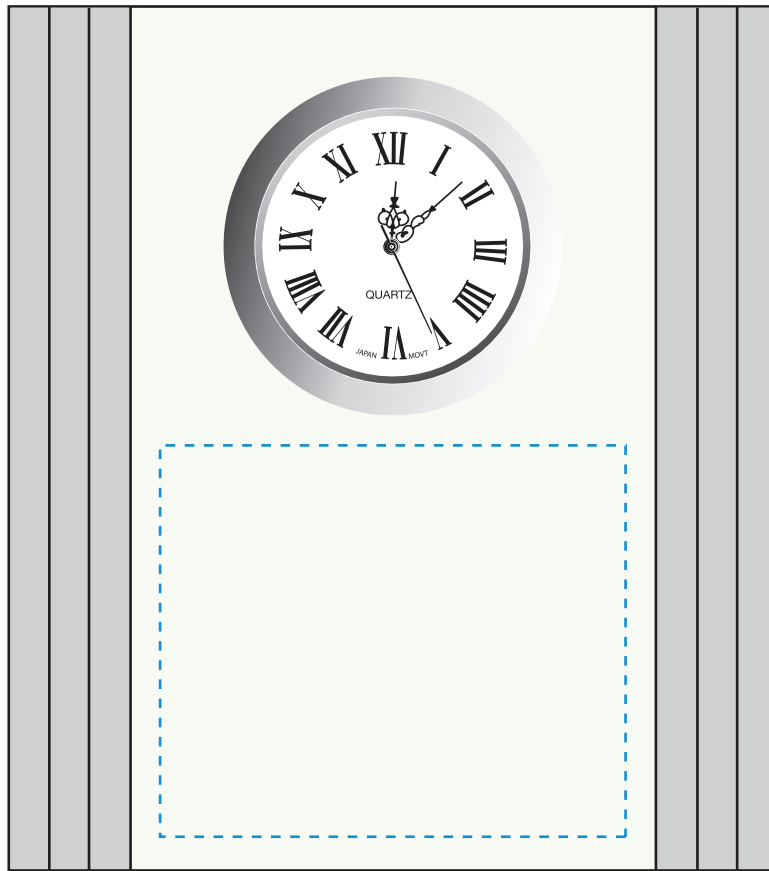

Standard Etch: Reverse

7053 JADE WAVE CLOCK - 4.5"

Blue line represents the max image area.