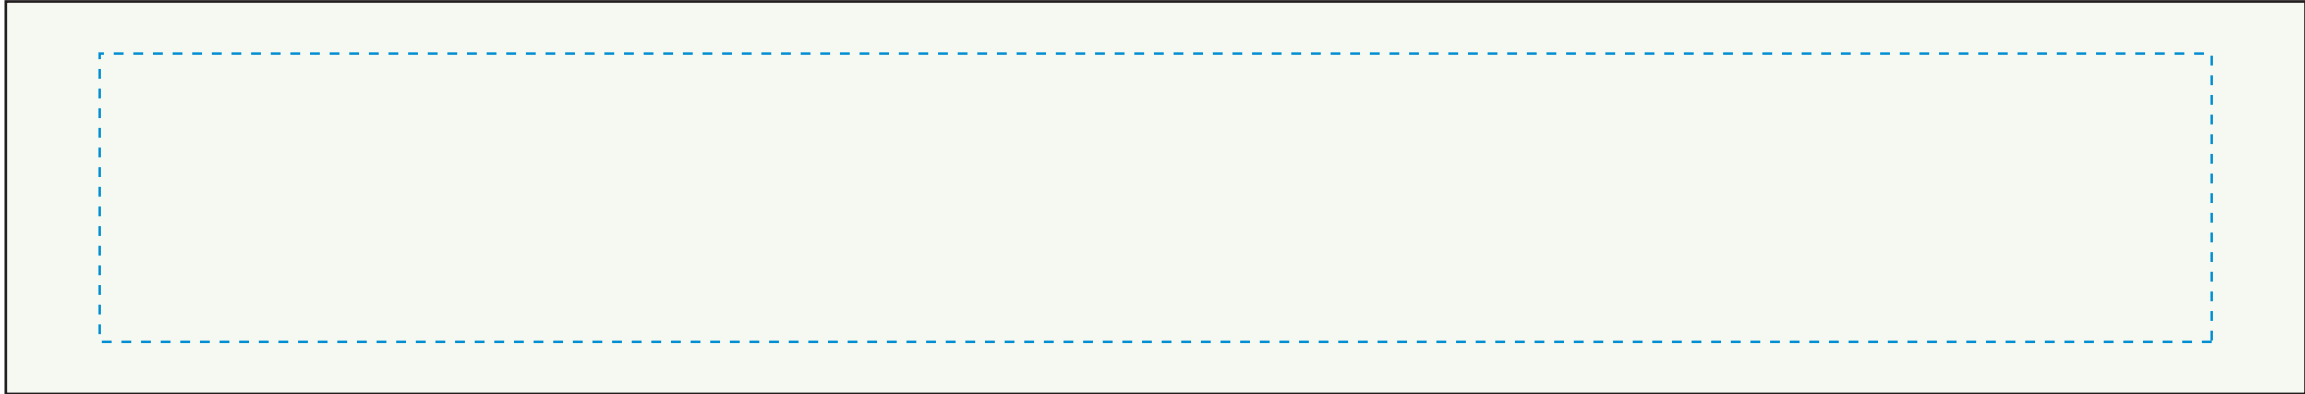

Standard Etch: Reverse

3608 JADE NAMEPLATE 12" W
Blue line represents the max image area.