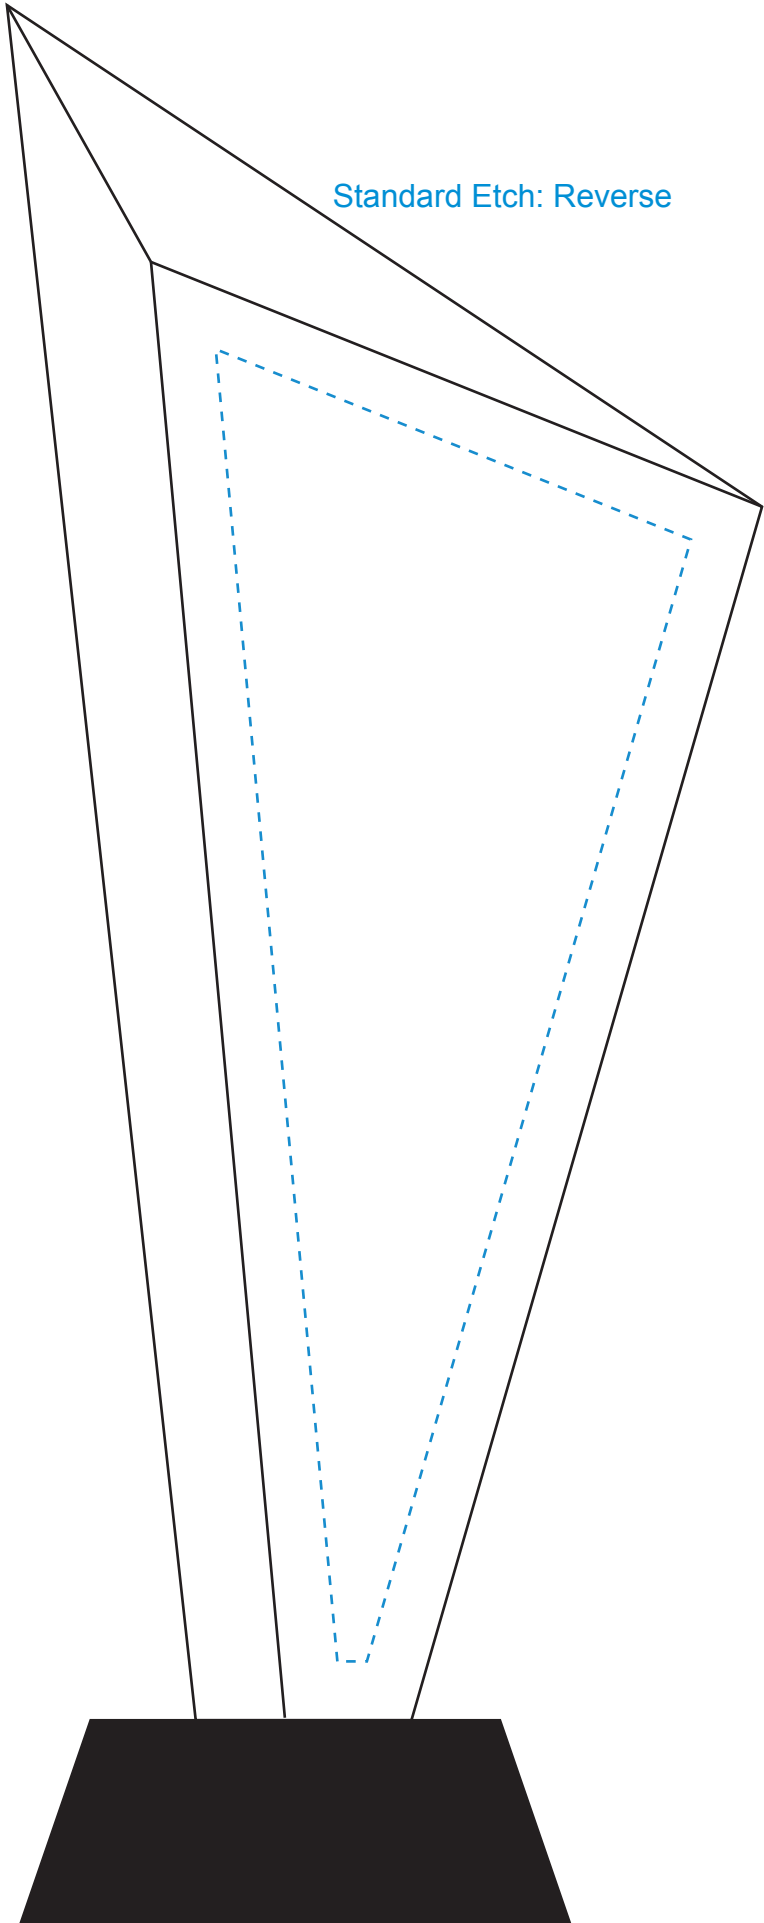

Standard Etch: Reverse

6923 INVINCIBLE AWARD - 10"  
Blue line represents the max image area.