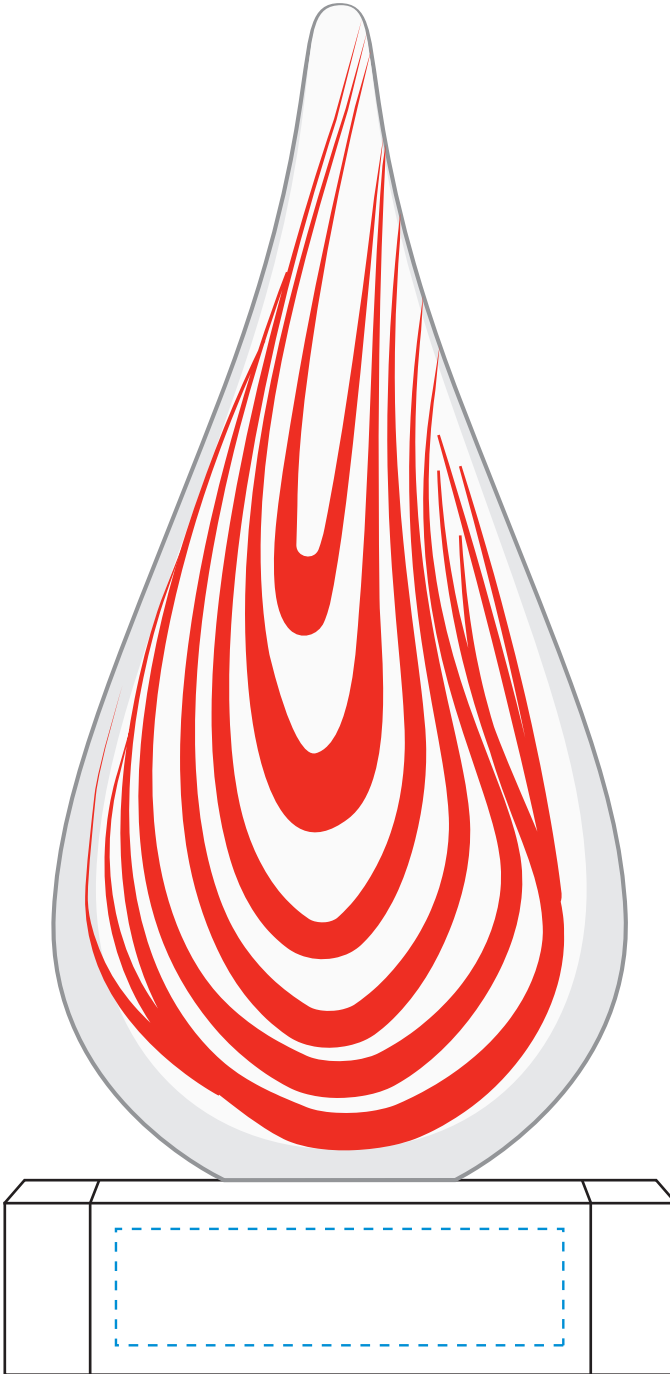

Standard Etch: Front

7207C RED INTRIGUE ART GLASS

Blue line represents the max image area.