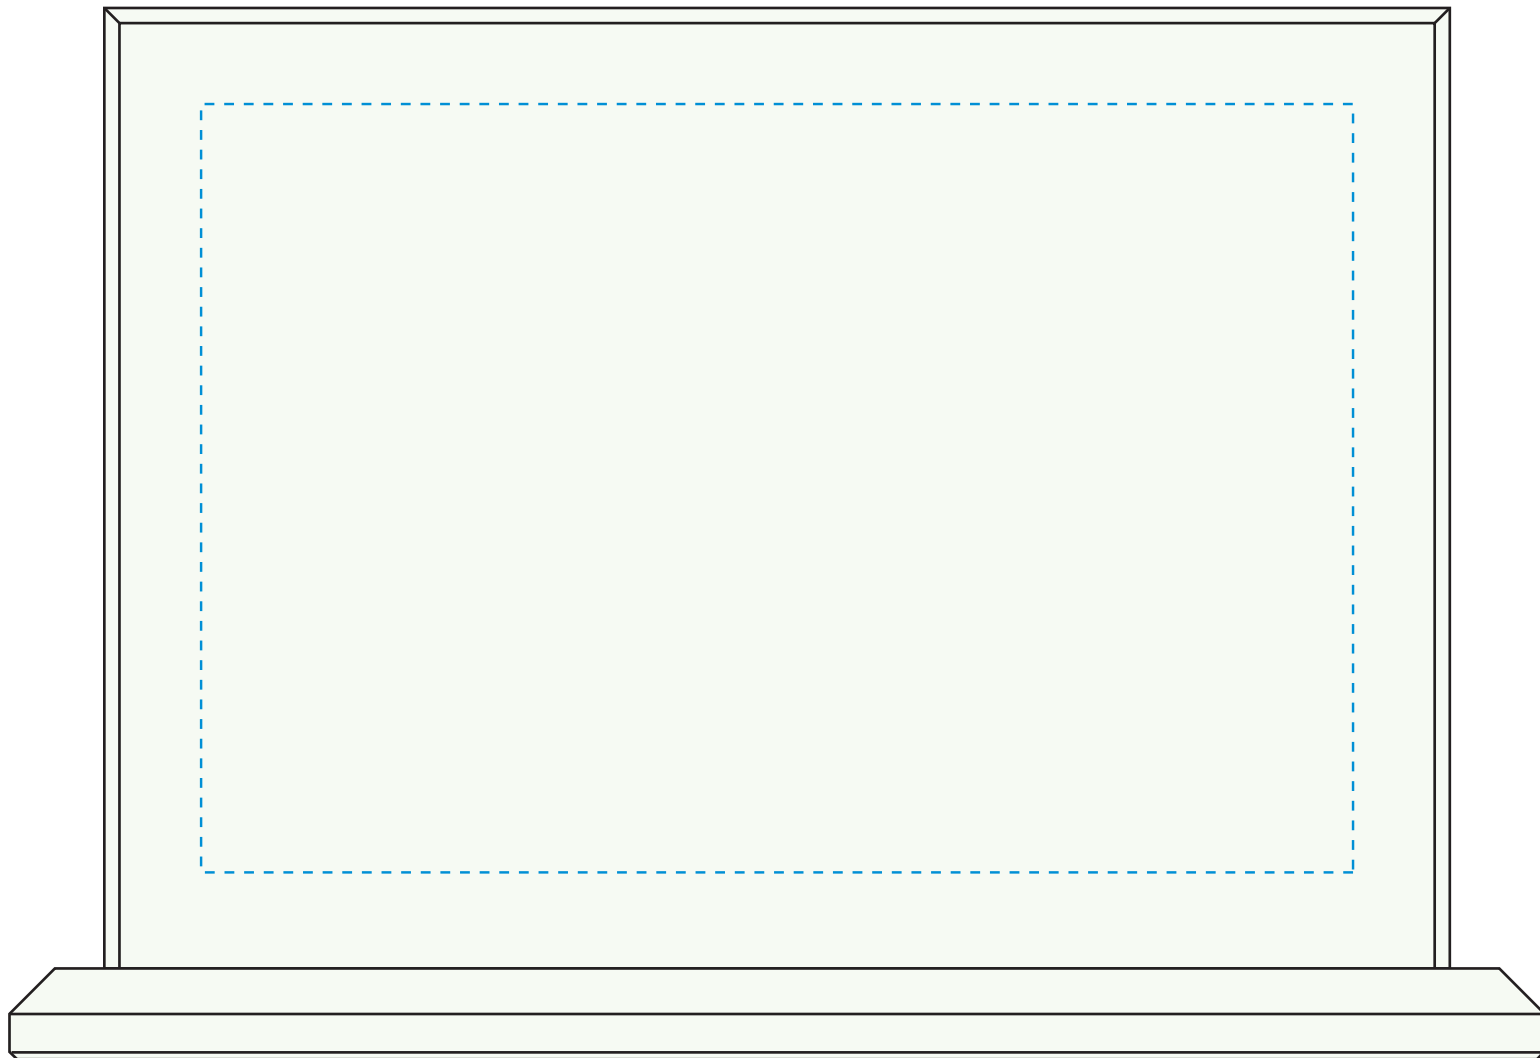

Standard Etch: Reverse

3666 HUNTINGTON RECTANGLE 5-1/2"

Blue line represents the max image area.