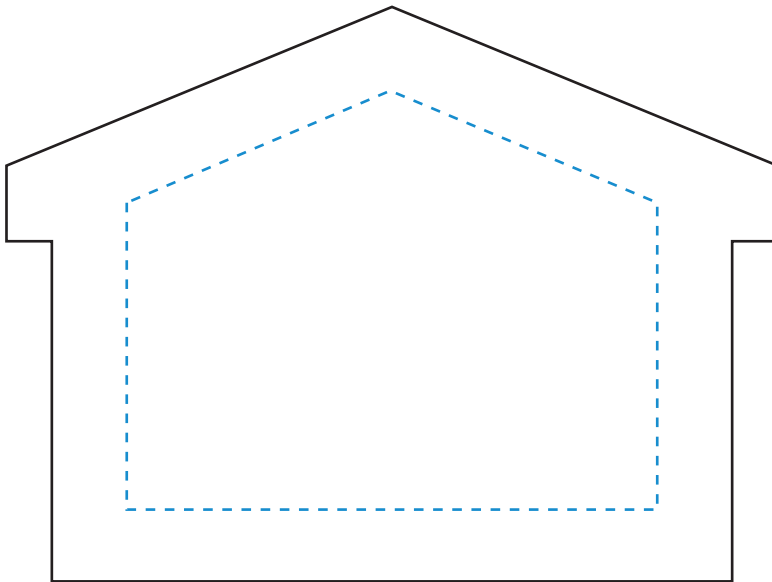

Standard Etch: Reverse

**5505 HOUSE PAPERWEIGHT - 4" W**

Blue line represents the max image area.