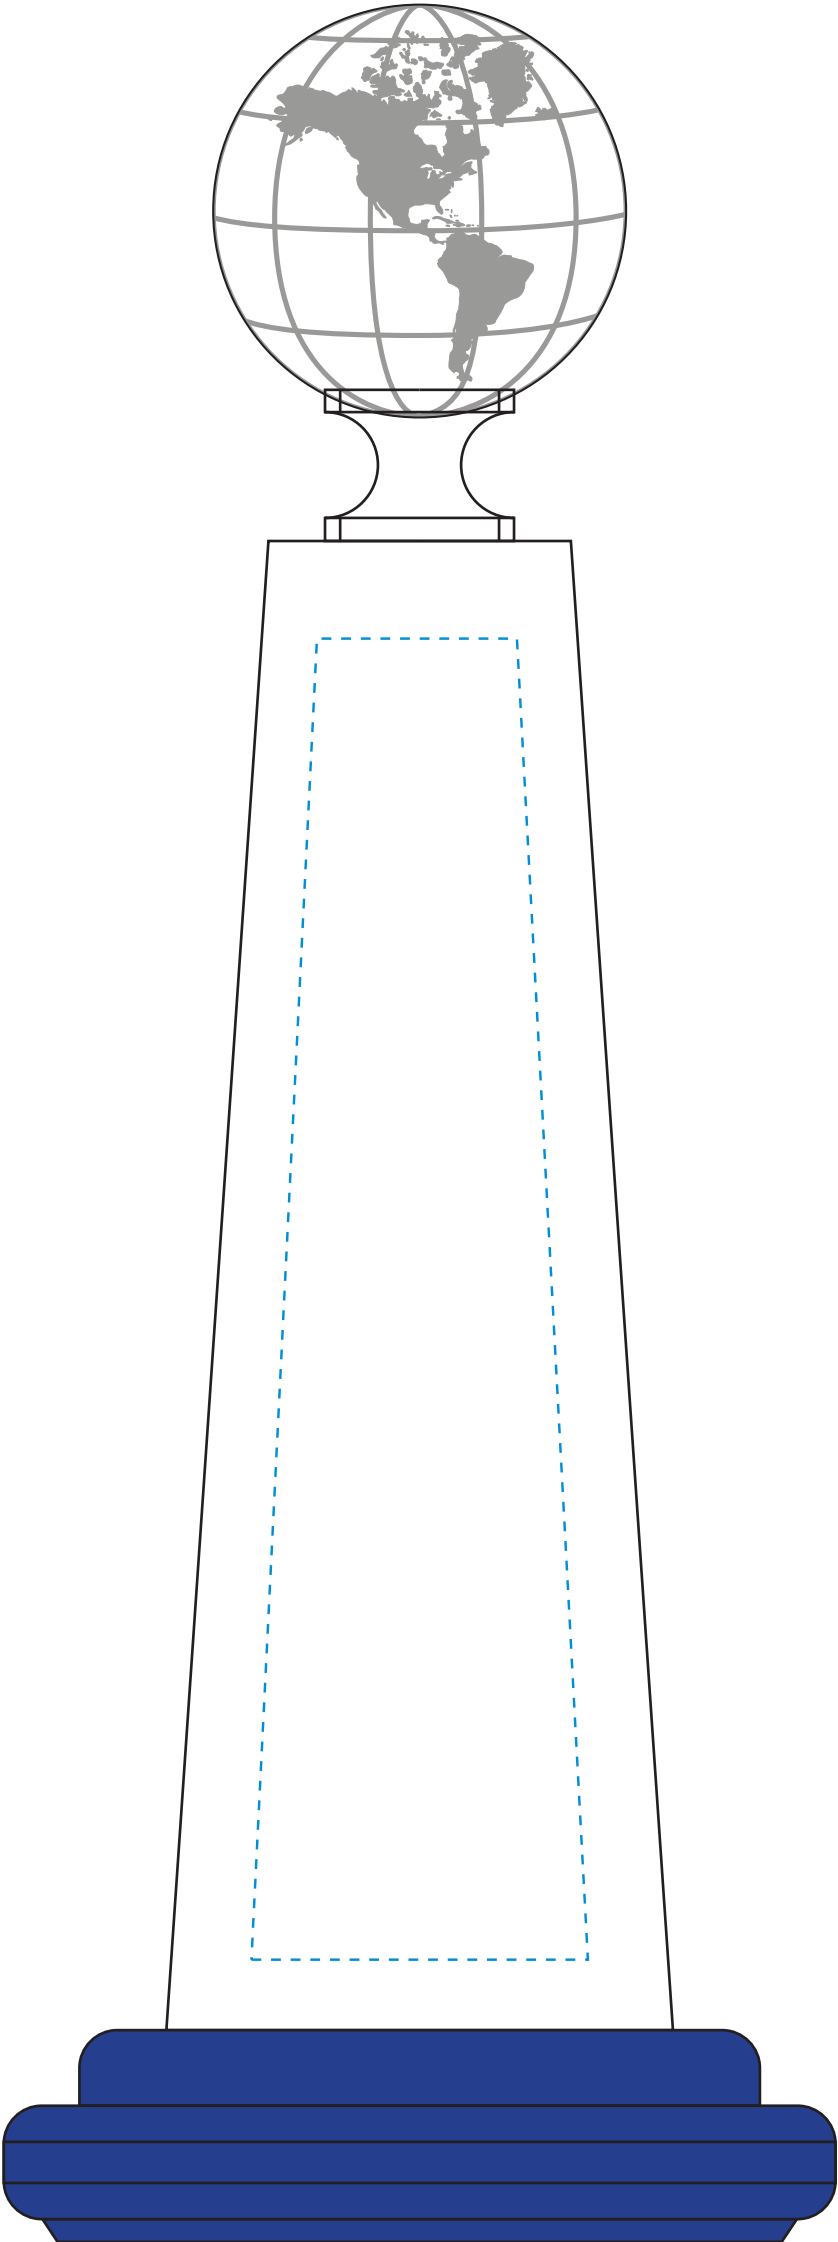

Standard Etch: Front

5743 HORIZON GLOBAL AWARD 12"

Blue line represents the max image area.