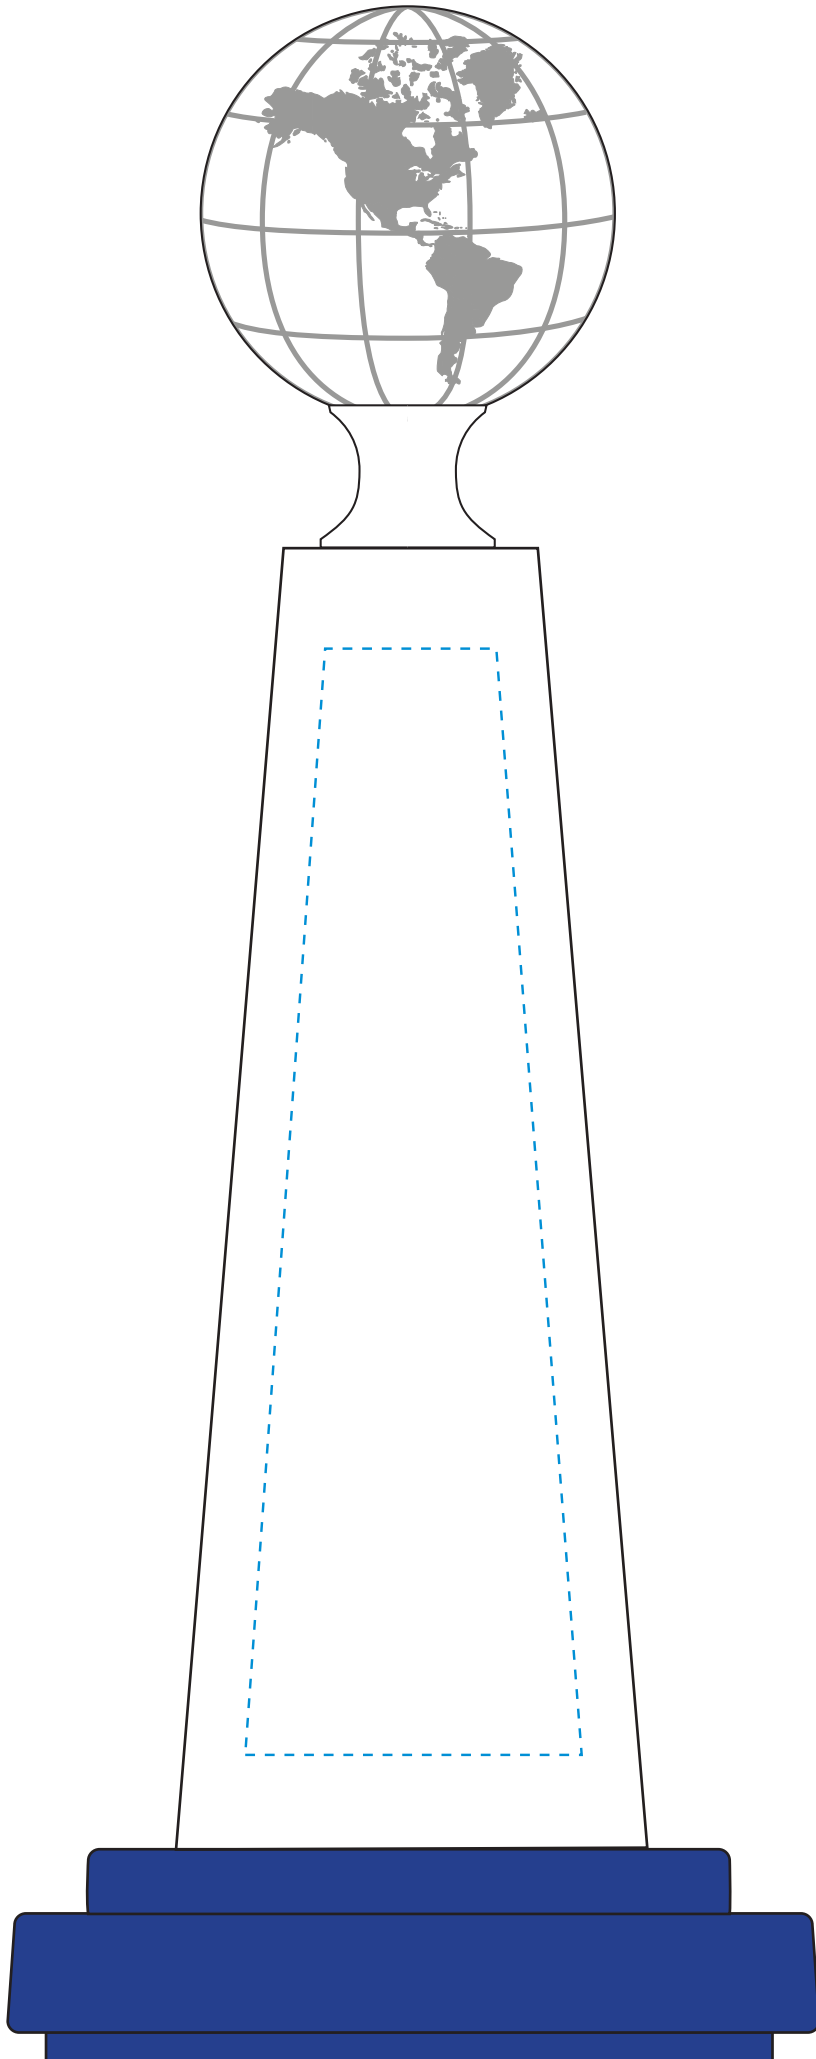

Standard Etch: Front

5742 HORIZON GLOBAL AWARD 10-1/2"

Blue line represents the max image area.