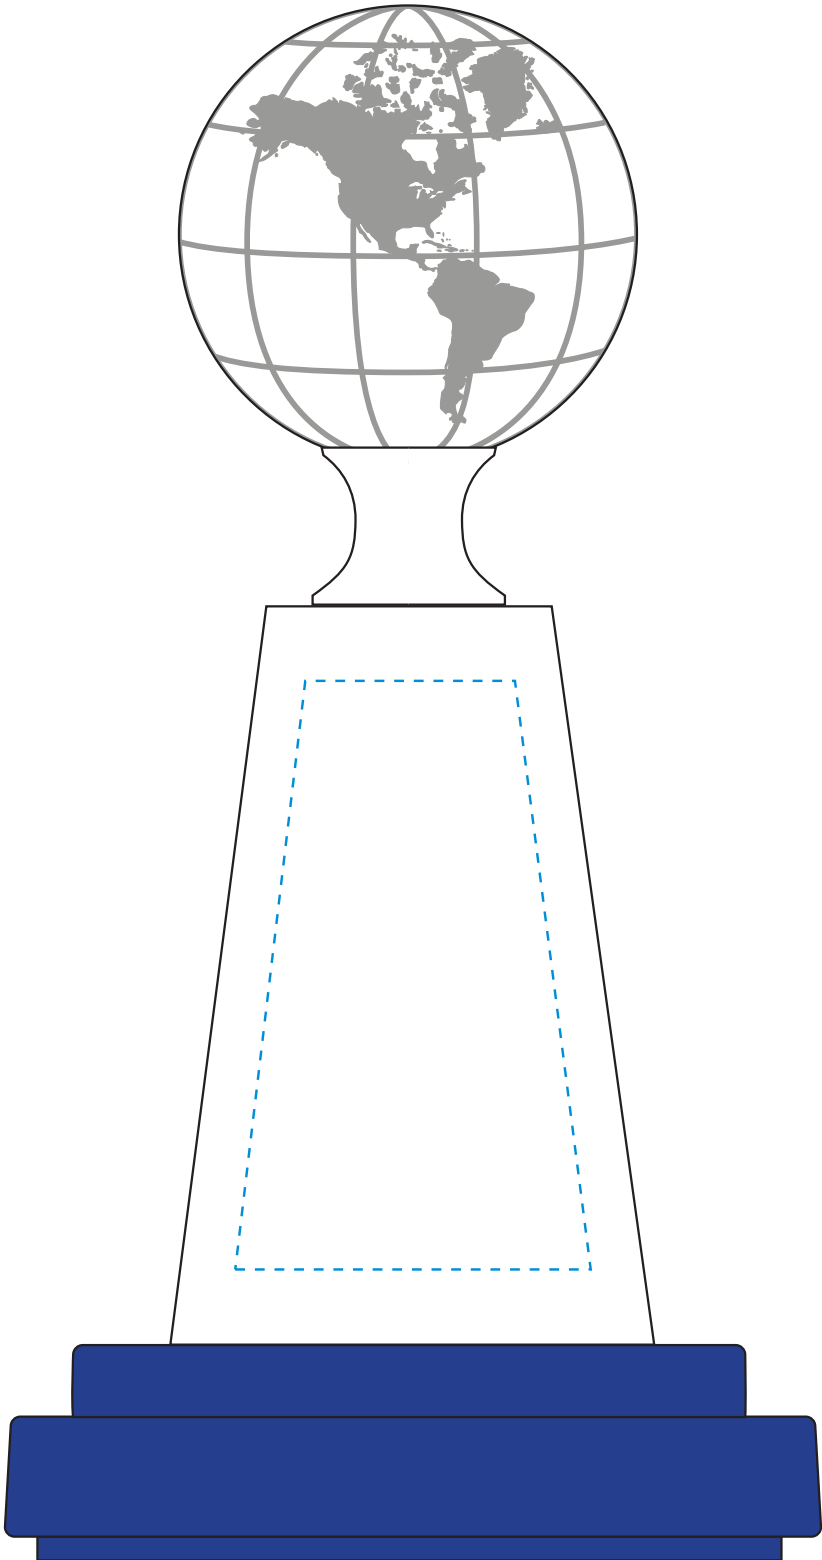

Standard Etch: Front

5741 HORIZON GLOBAL AWARD 8-1/4"

Blue line represents the max image area.