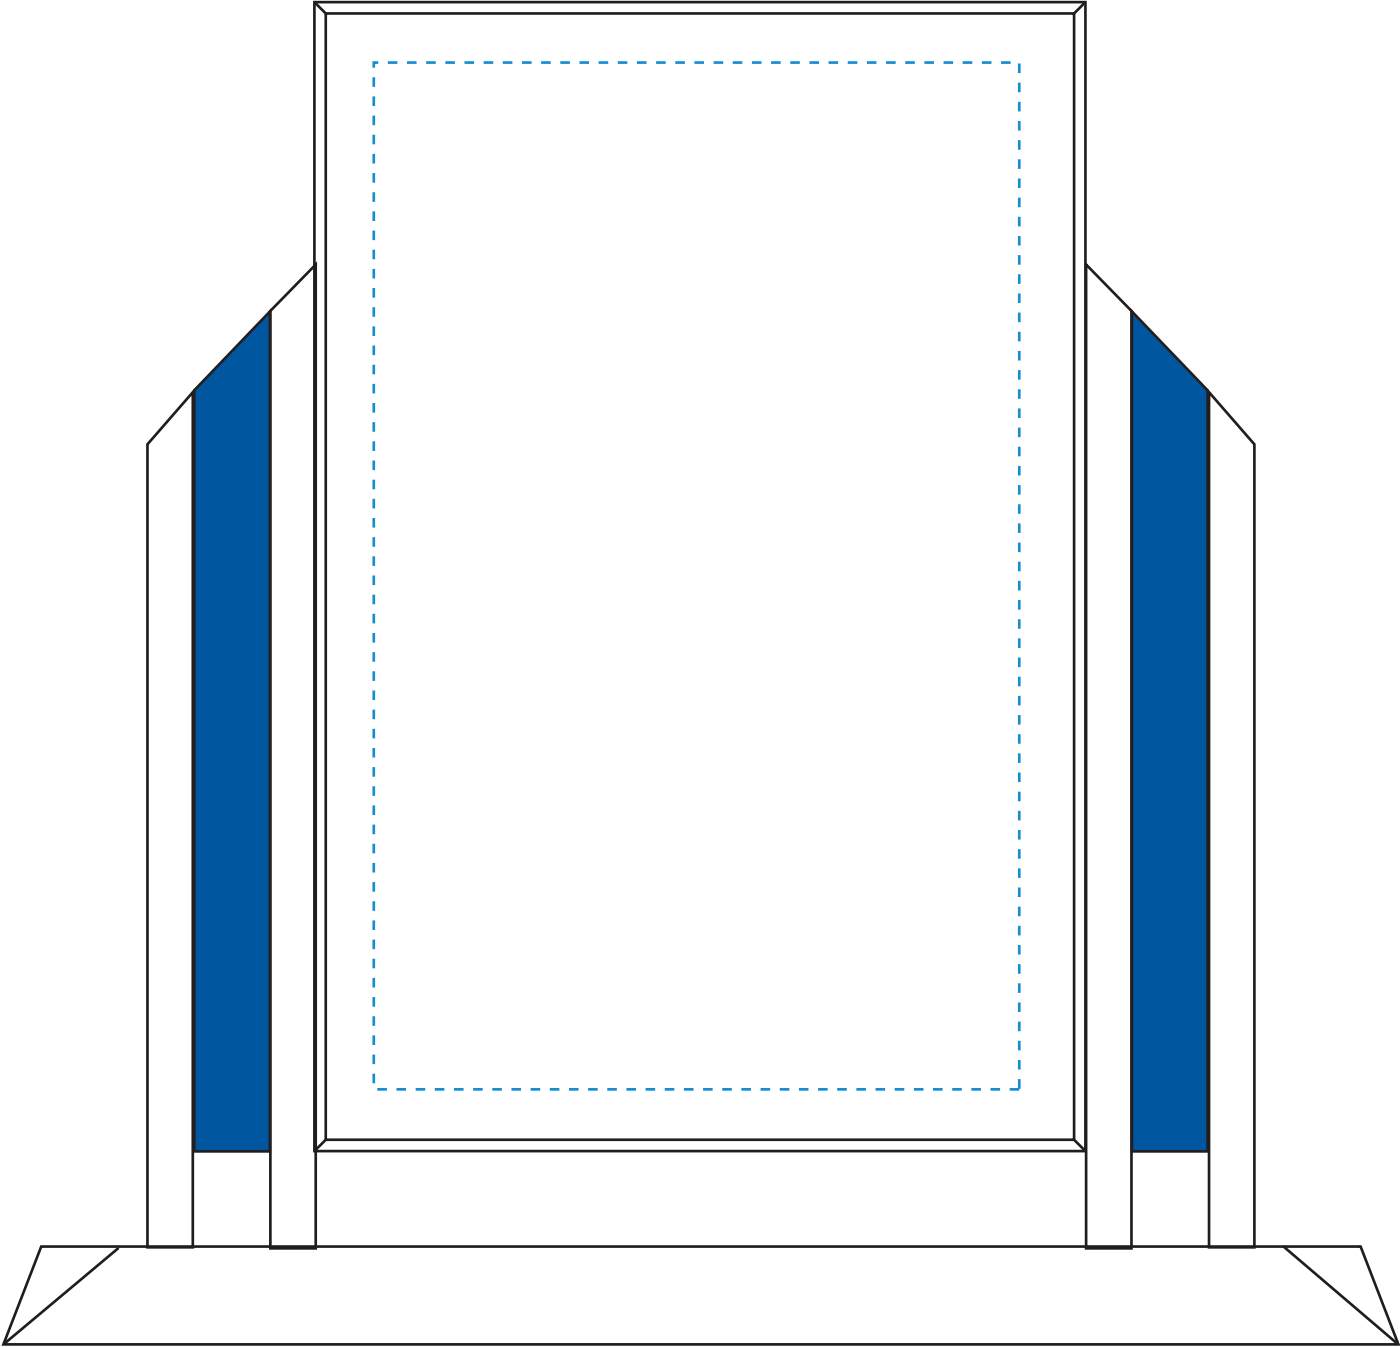

Standard Etch: Reverse

6465 HERITAGE AWARD - 7.5"

Blue line represents the max image area.