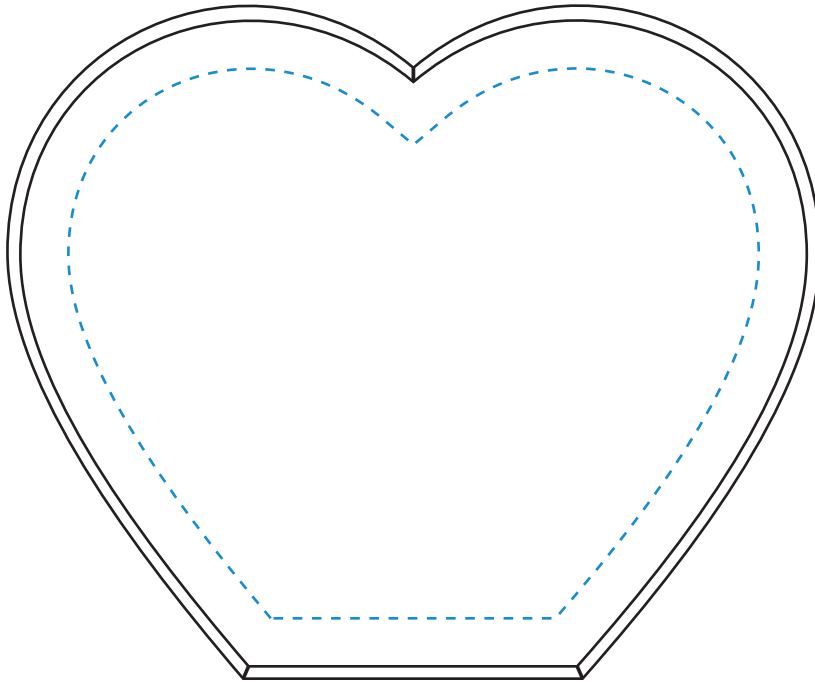

Standard Etch: Reverse

SIDE VIEW

7894 Heart Vertical - 3.5"

Blue line represents the max image area.