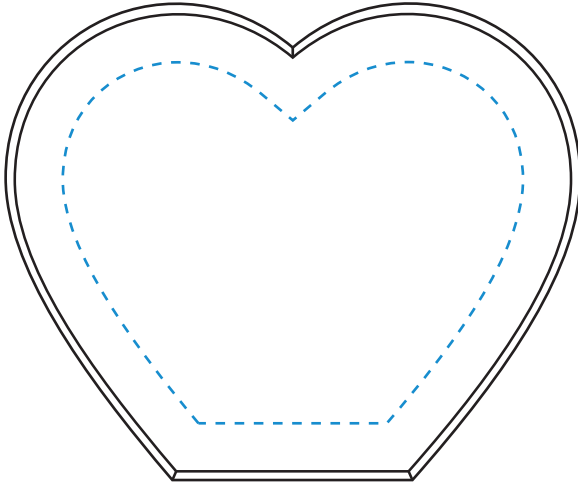

Standard Etch: Reverse

SIDE VIEW

**7893 Heart Vertical - 2.5"**

Blue line represents the max image area.