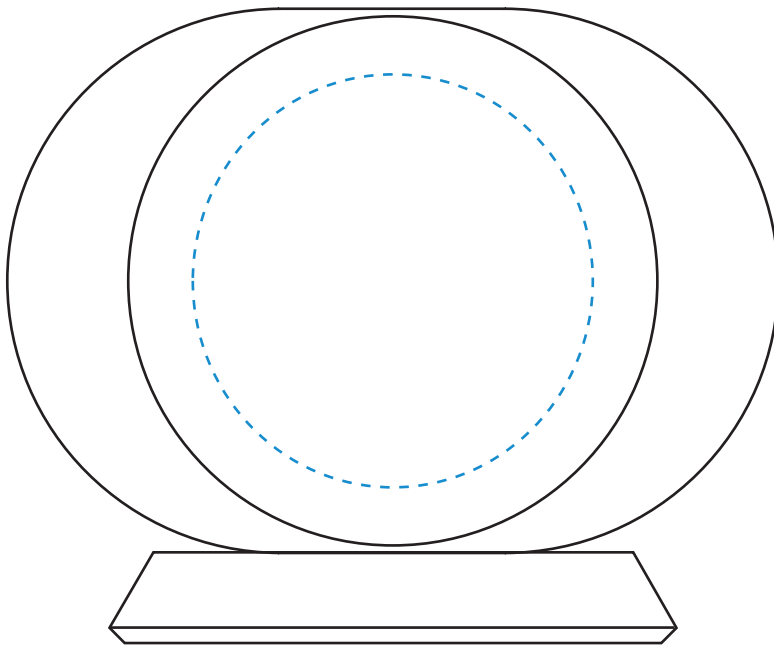

Standard Etch: Reverse

5495 HARMONY OVAL - 3"

Blue line represents the max image area.