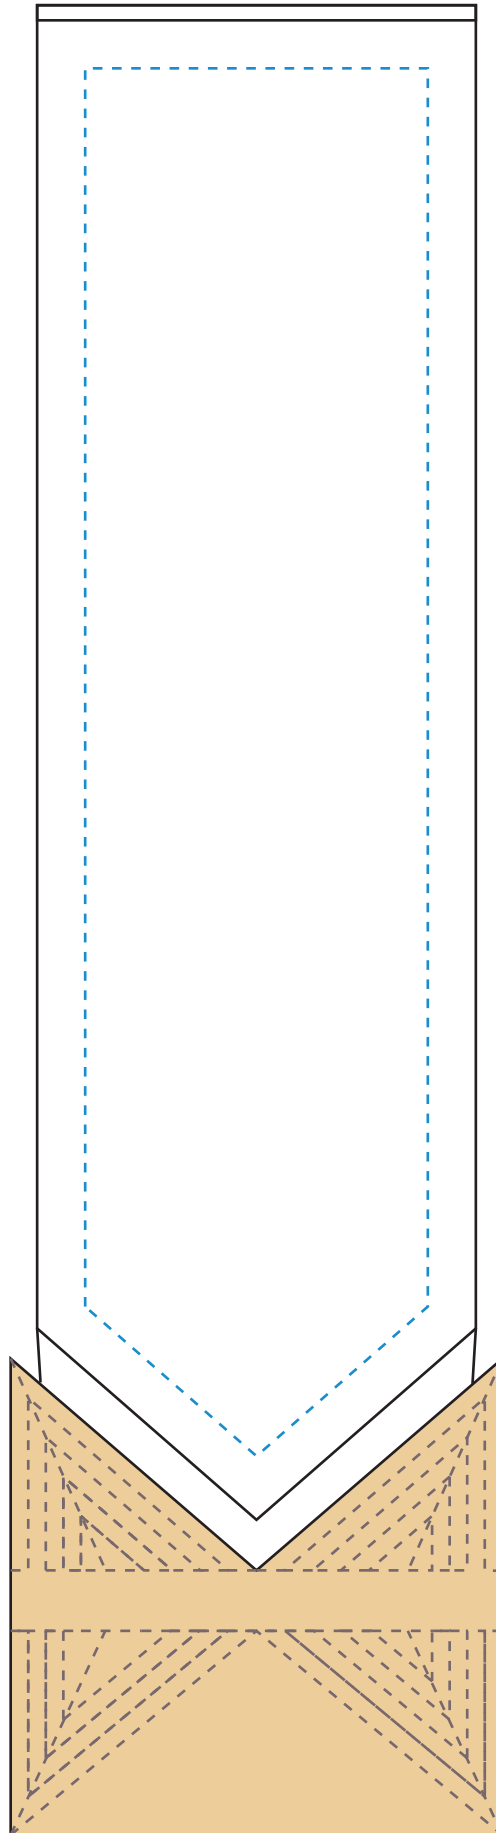

FRONT VIEW
Standard Etch: Front

8320 HAMPTON AMBER AWARD - 9.5"

Blue line represents the max image area.