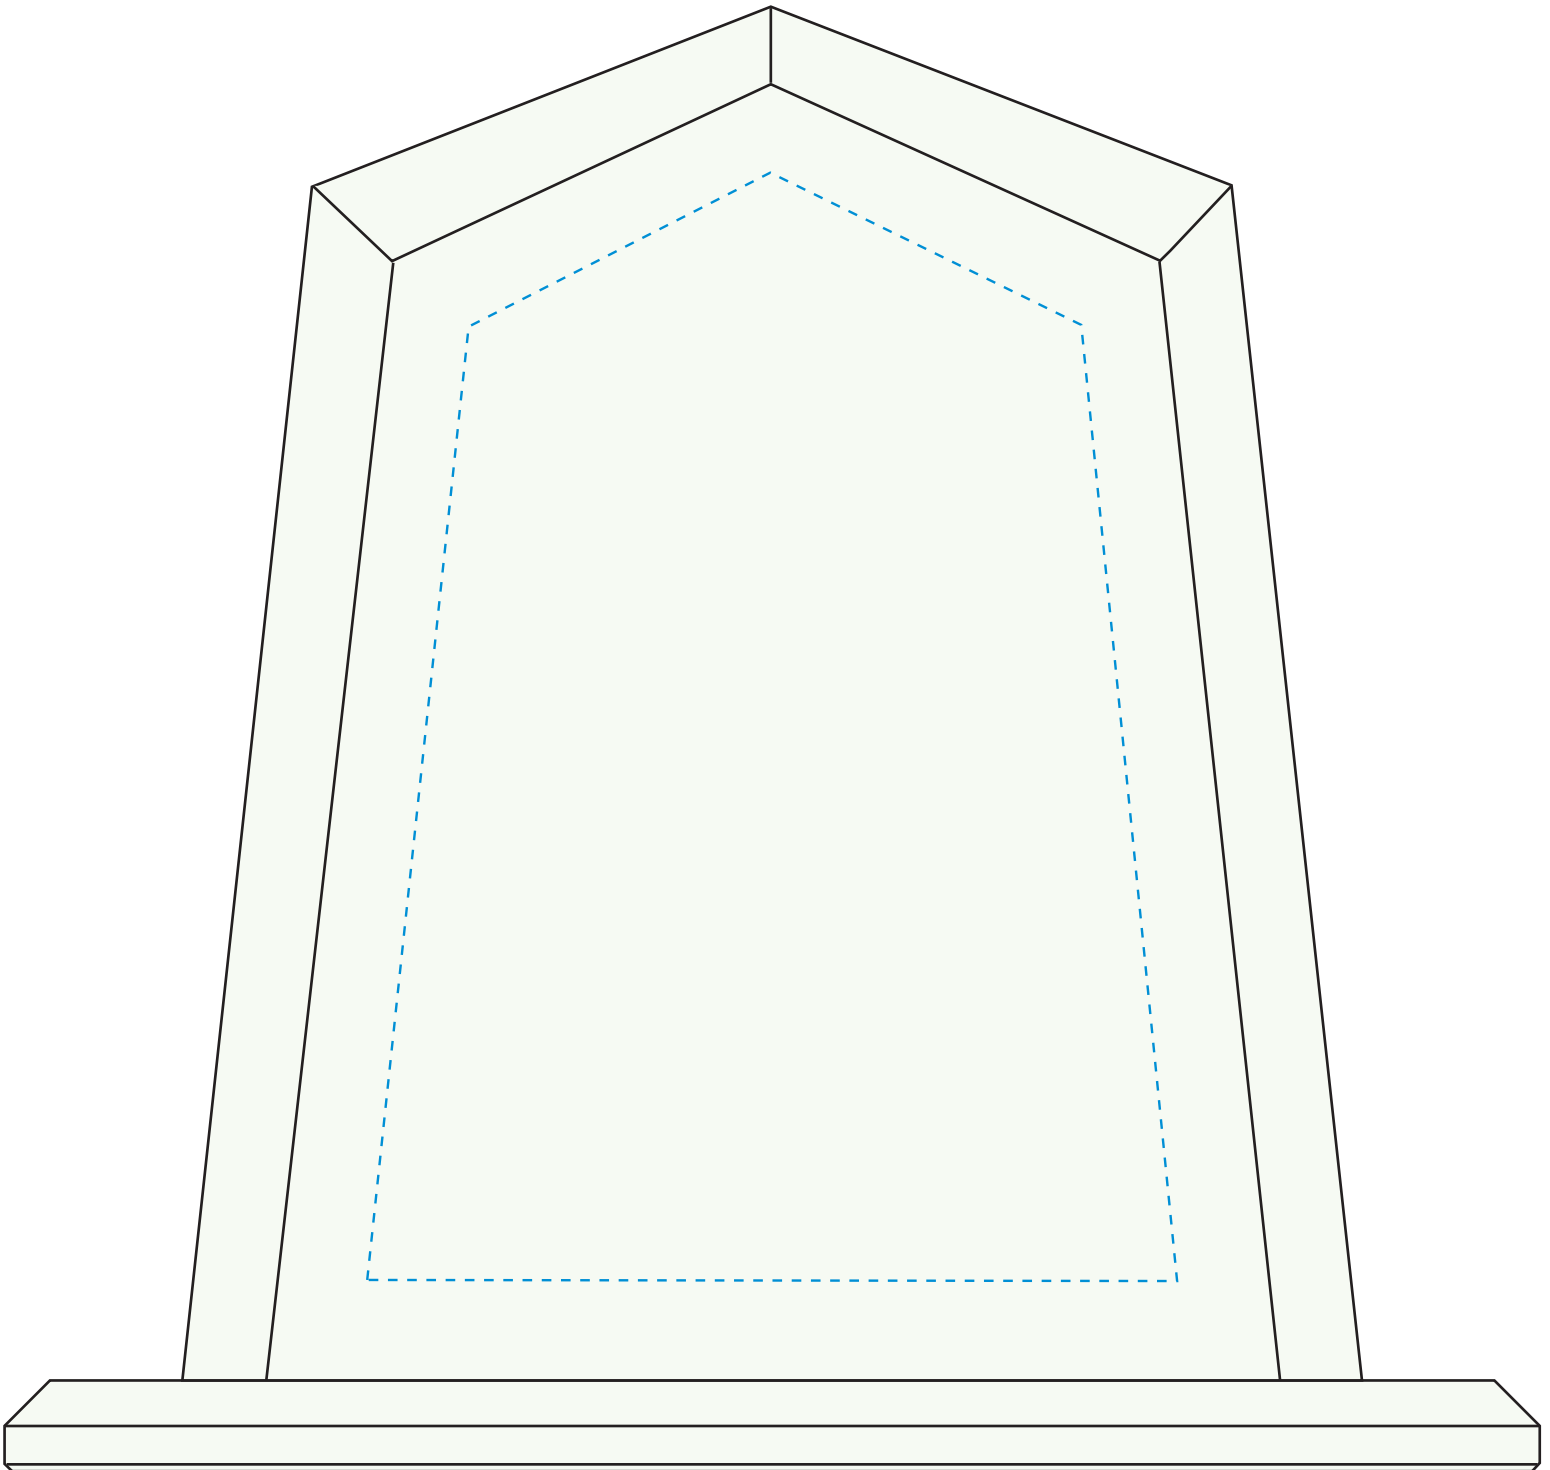

Standard Etch: Reverse

3686 HAMILTON PEAK 8"

Blue line represents the max image area.