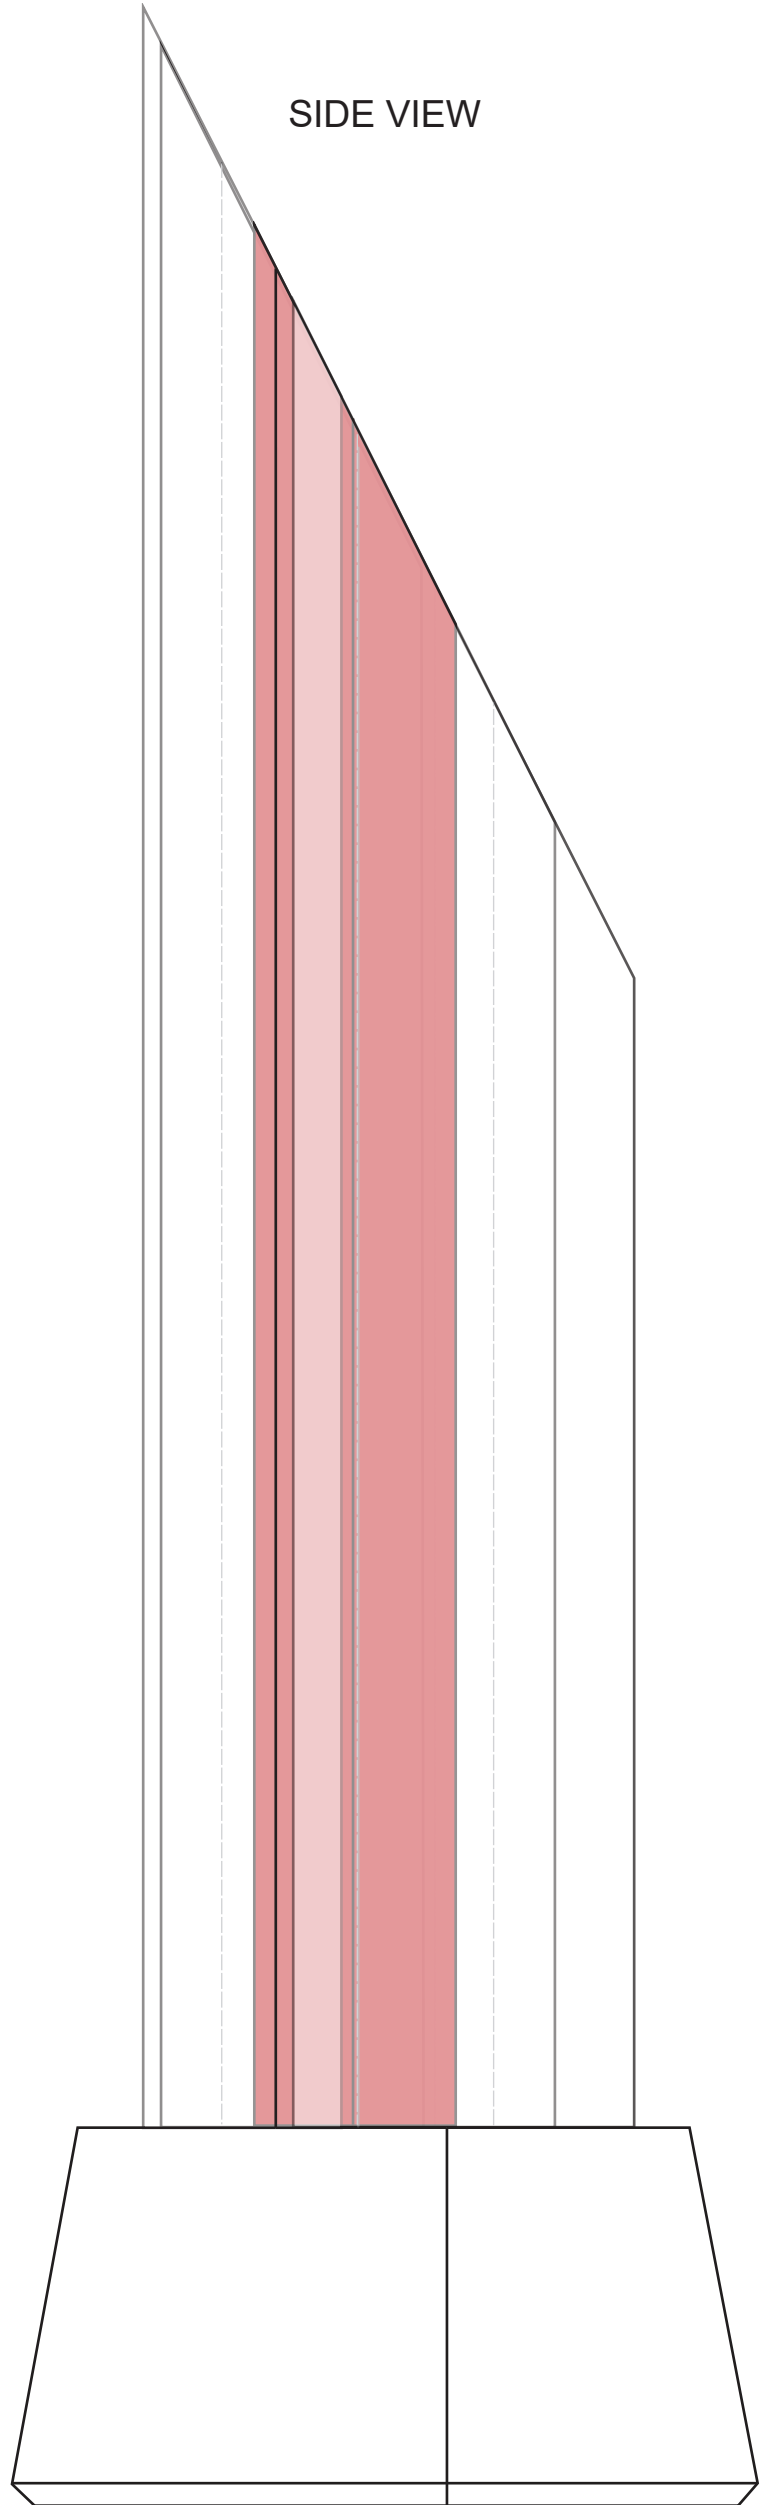

TOP VIEW

FRONT VIEW

SIDE VIEW

7269 HALIFAX RUBY - 13"

Blue line represents the max image area.
Standard Etch: Front