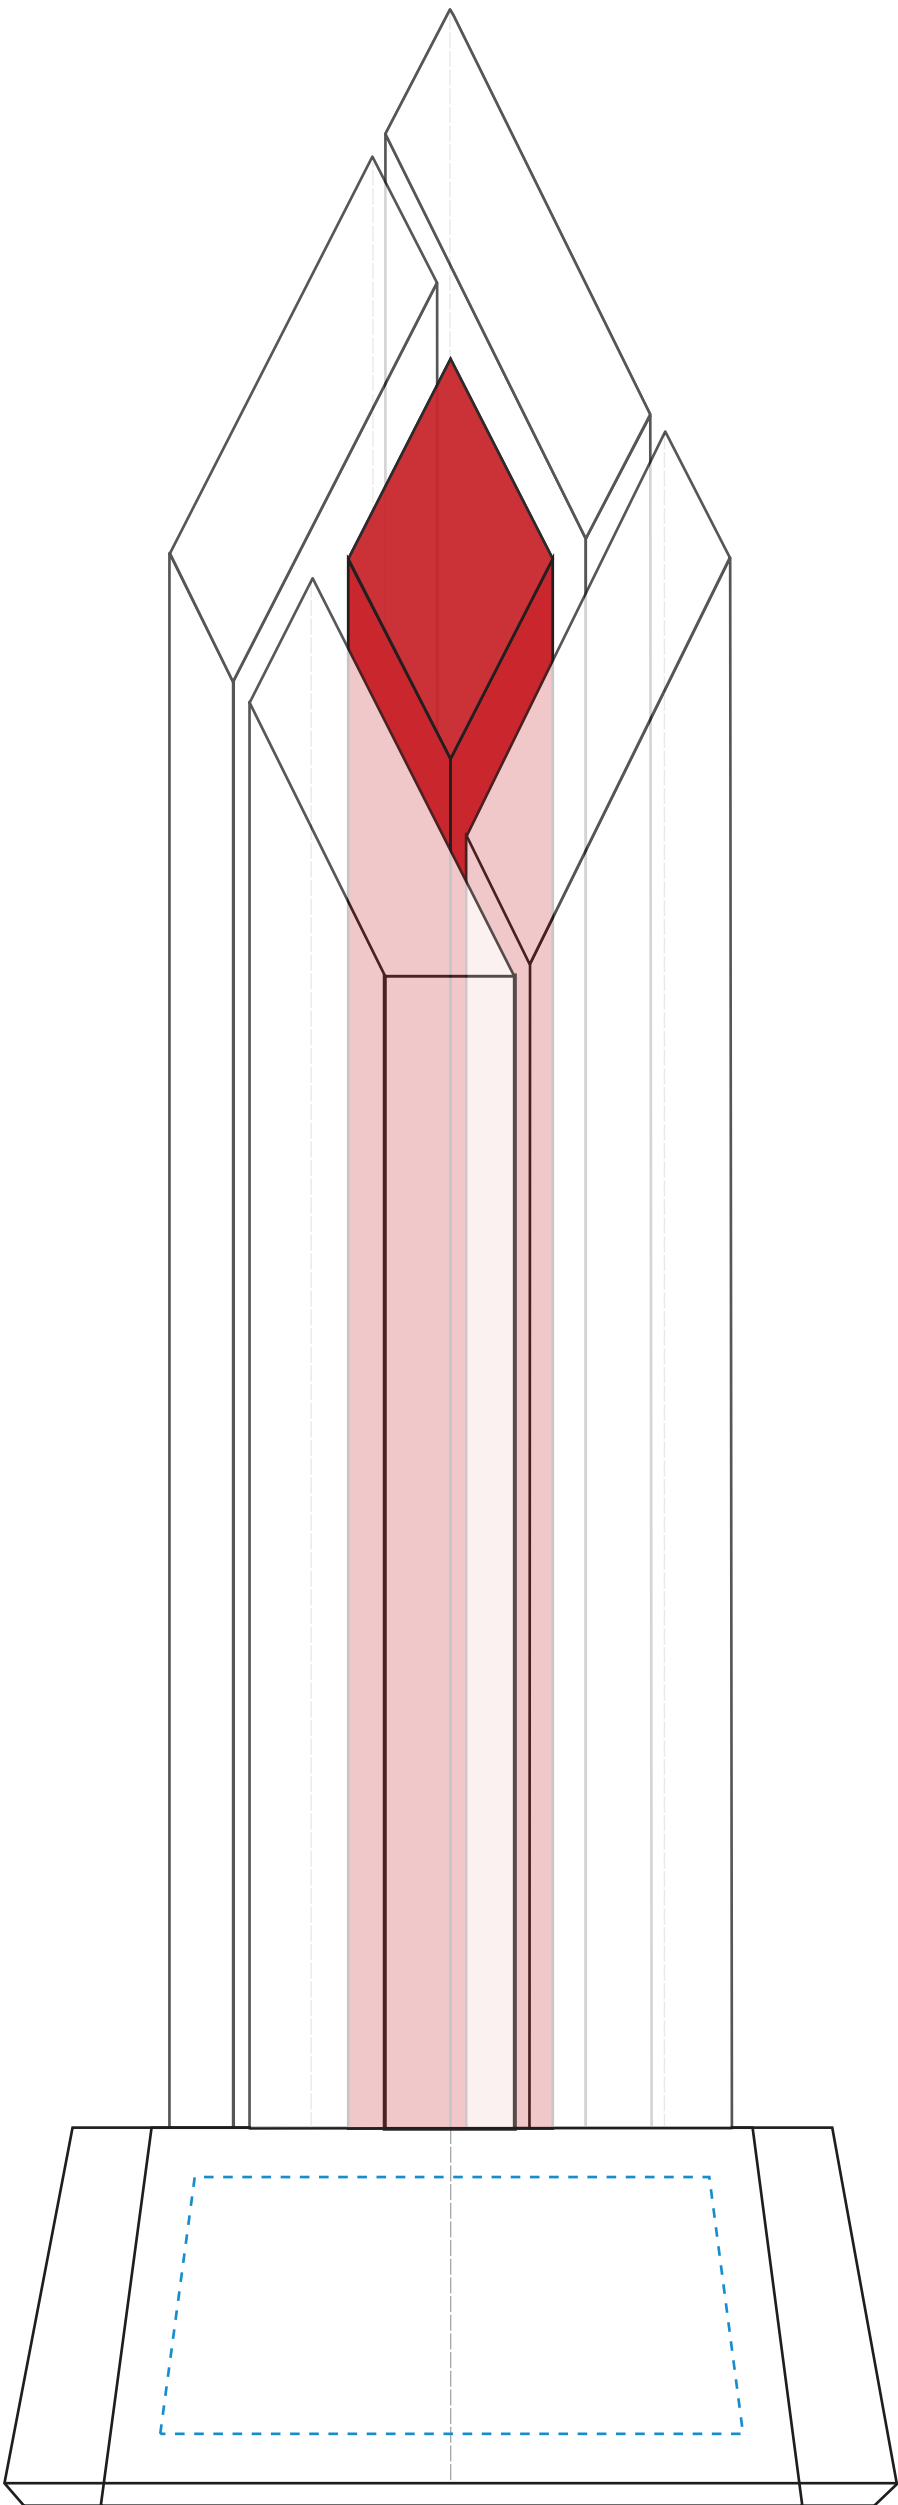

TOP VIEW

FRONT VIEW

SIDE VIEW

7269 HALIFAX RUBY - 13"

Blue line represents the max image area.
Standard Etch: Front