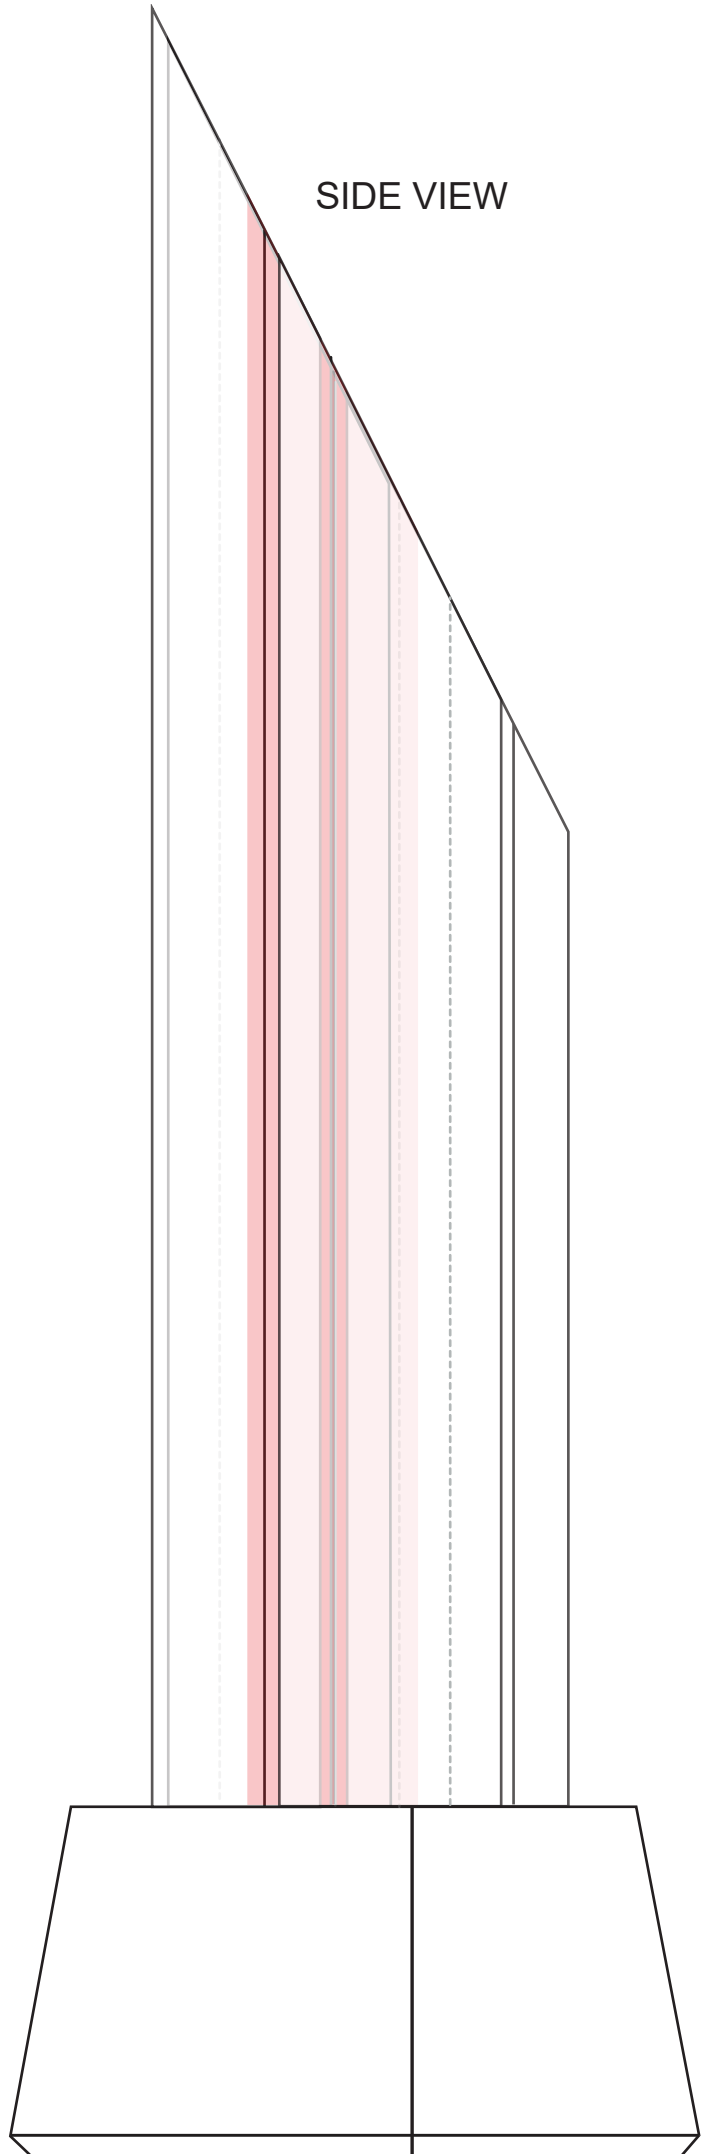

TOP VIEW

FRONT VIEW

SIDE VIEW

7191 HALIFAX RUBY AWARD - 11"

Blue line represents the max image area.
Standard Etch: Front

**WARNING: Cancer
and Reproductive Harm**
www.P65Warnings.ca.gov