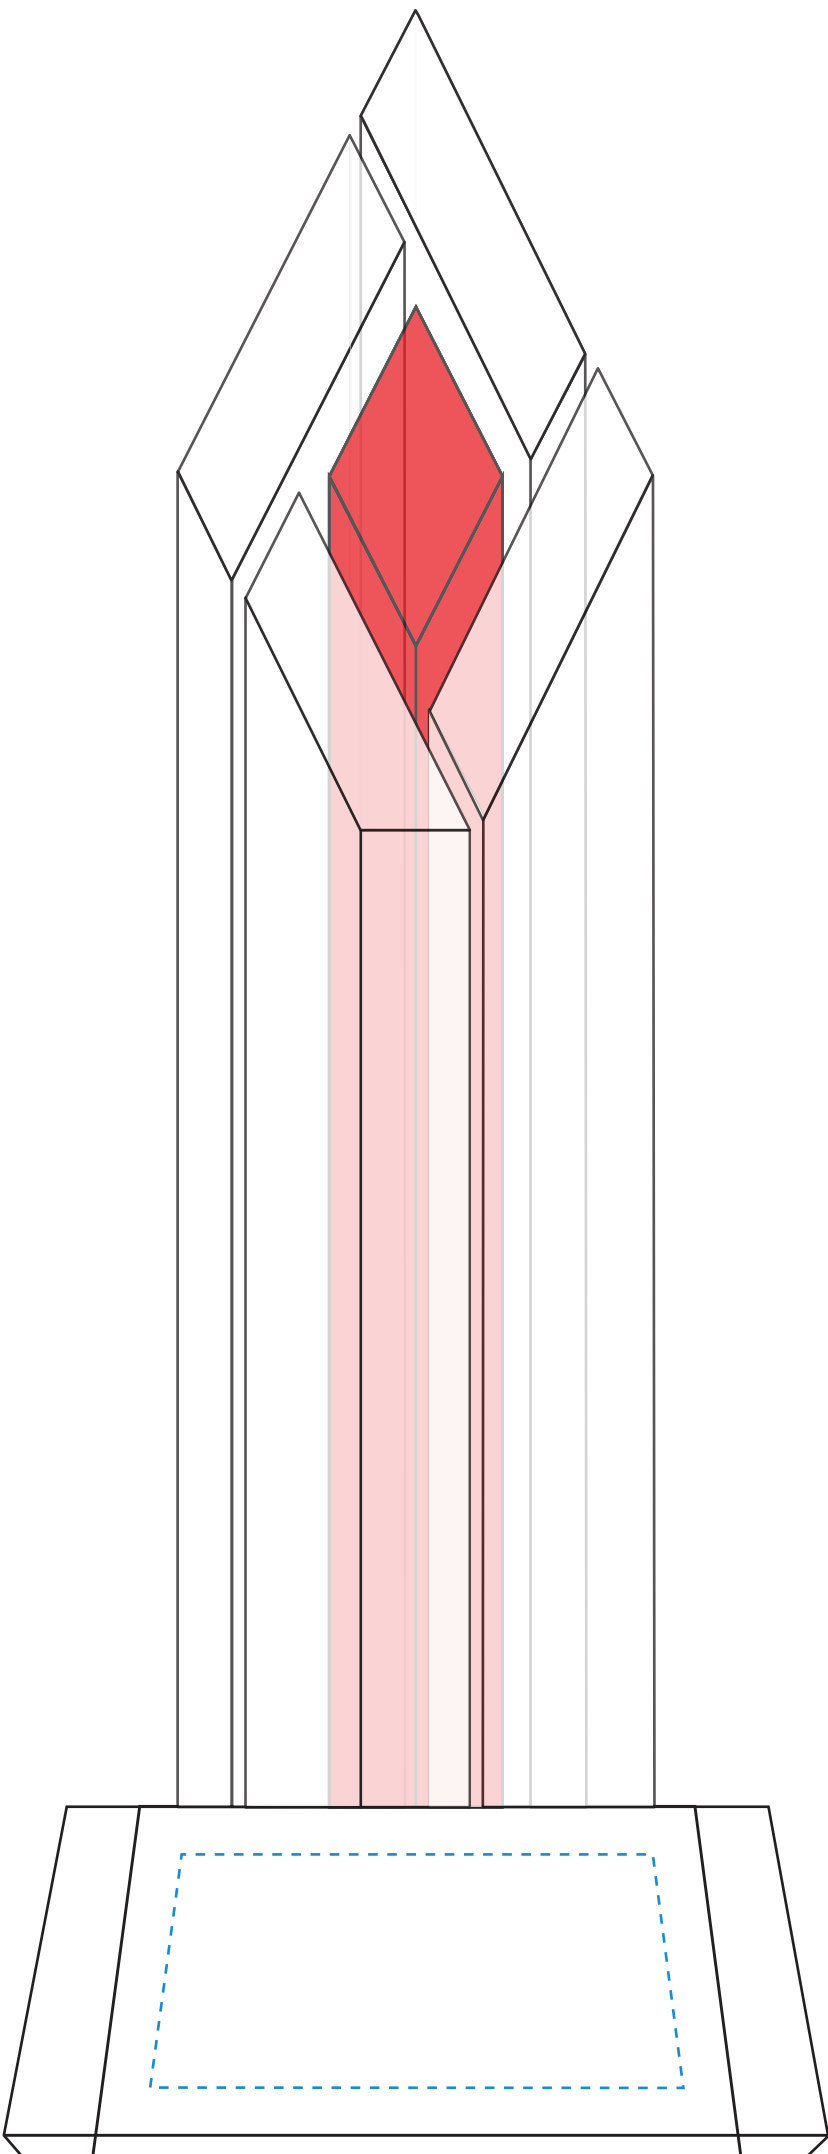

TOP VIEW

FRONT VIEW

SIDE VIEW

7191 HALIFAX RUBY AWARD - 11"

Blue line represents the max image area.
Standard Etch: Front

**WARNING: Cancer
and Reproductive Harm**
www.P65Warnings.ca.gov