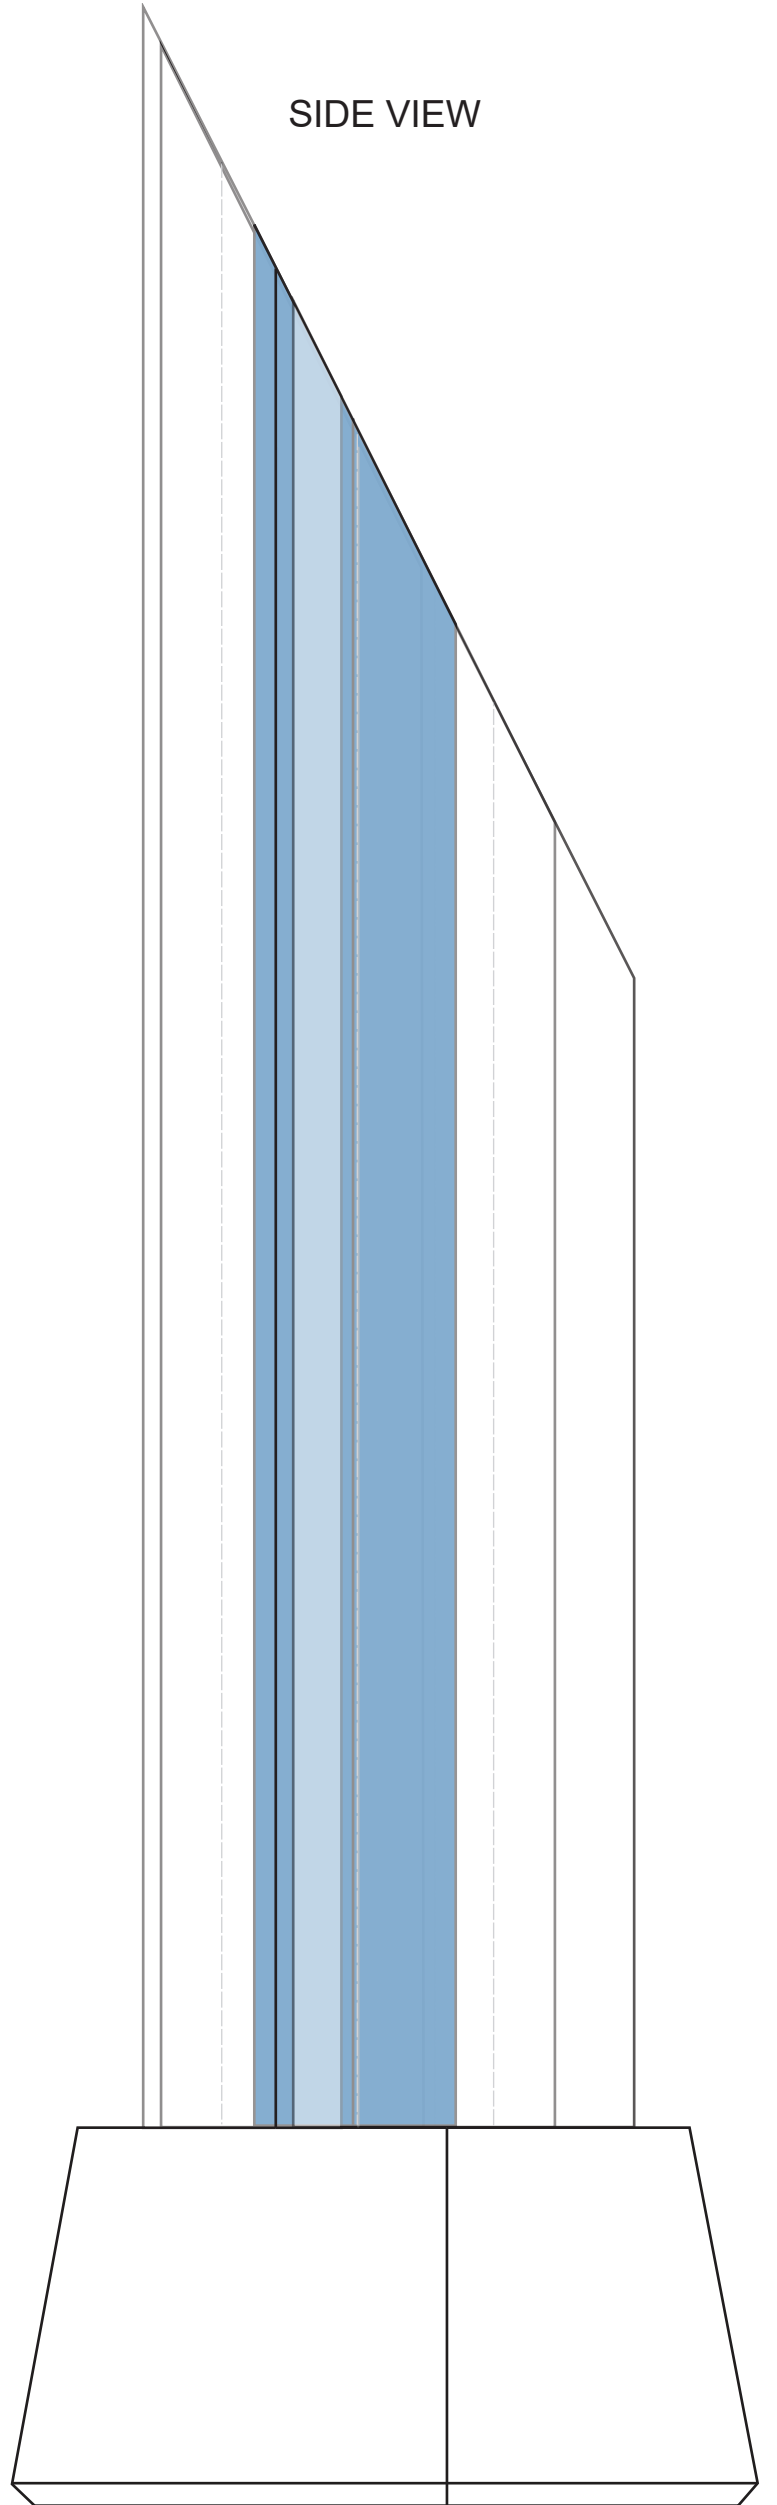

TOP VIEW

FRONT VIEW

SIDE VIEW

7268 HALIFAX AWARD - 13"

Blue line represents the max image area.  
Standard Etch: Front