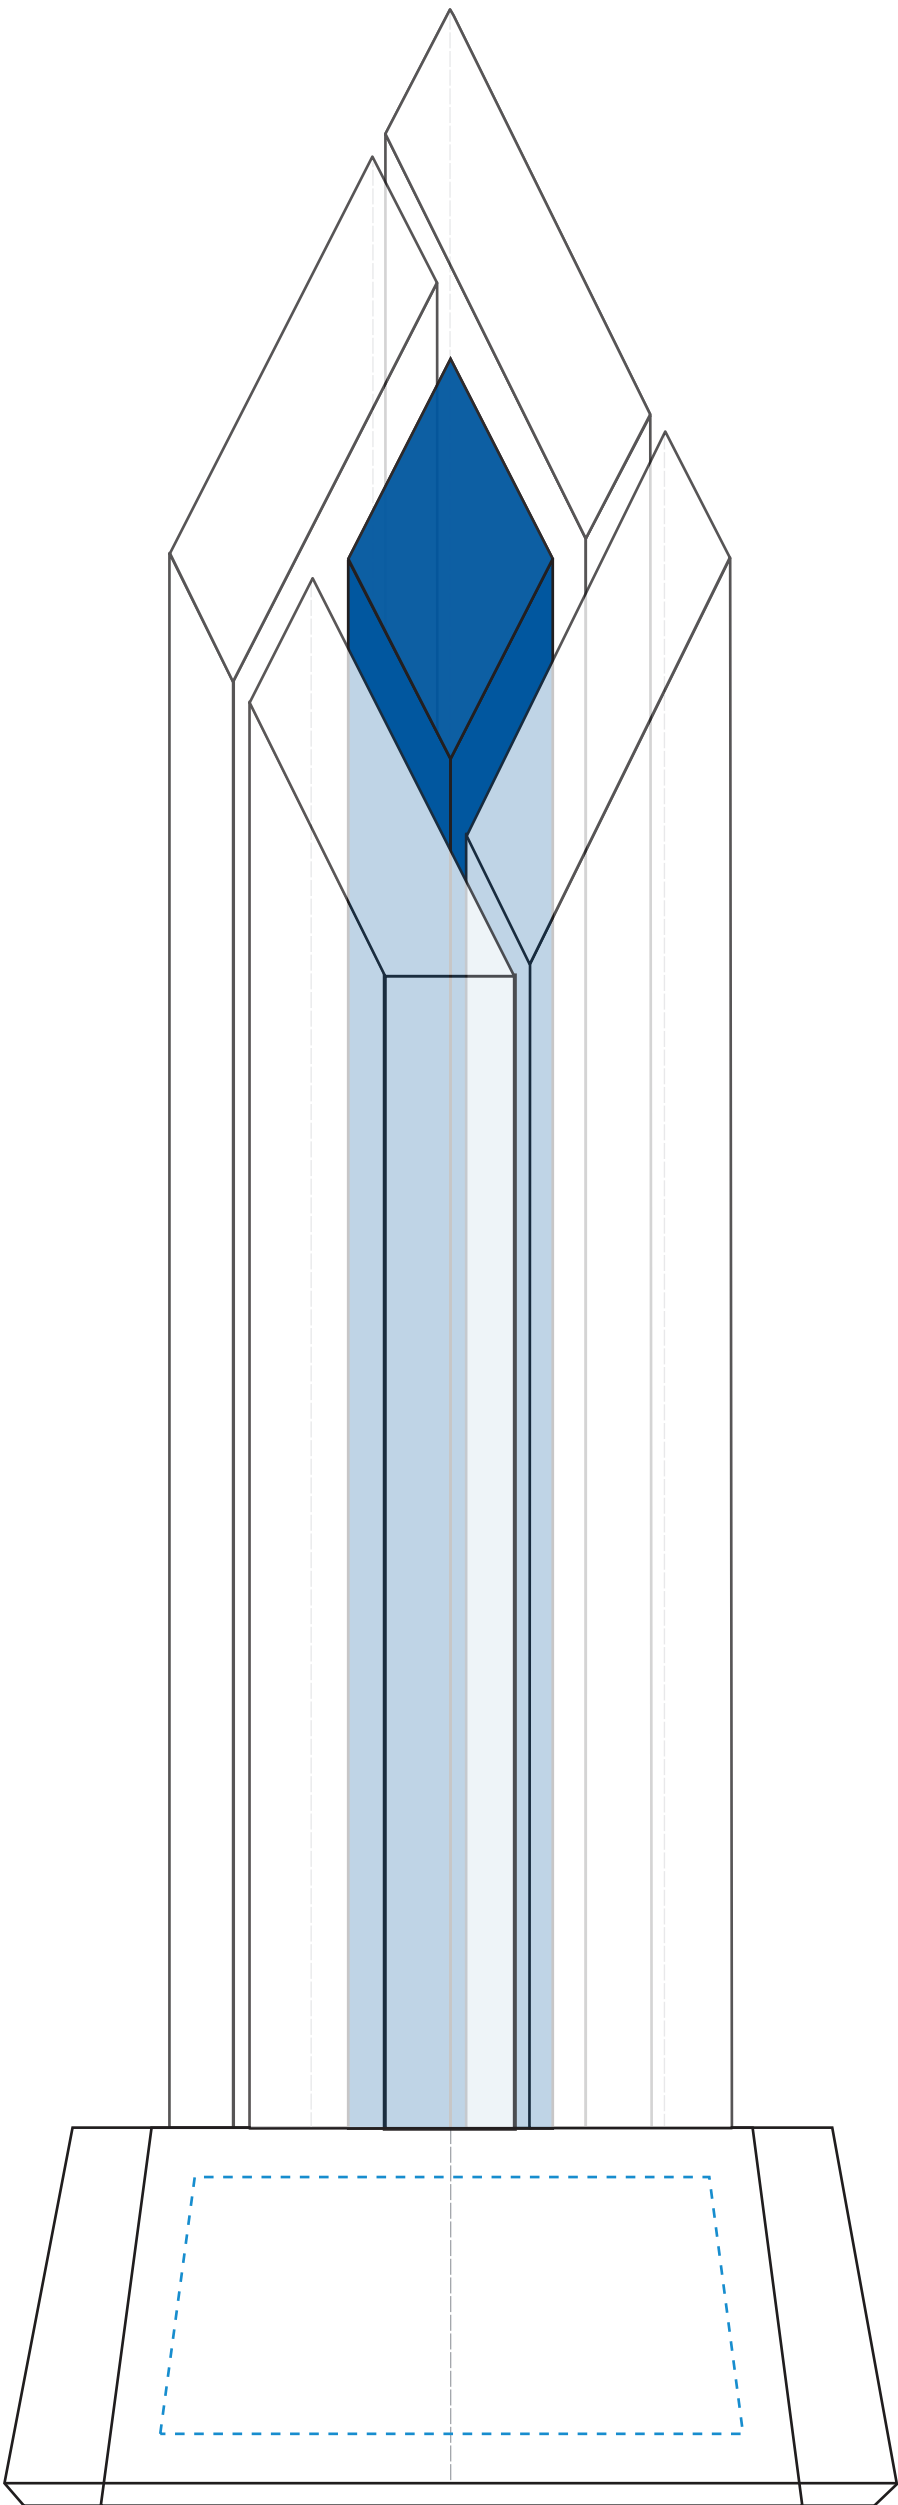

TOP VIEW

FRONT VIEW

SIDE VIEW

7268 HALIFAX AWARD - 13"

Blue line represents the max image area.  
Standard Etch: Front