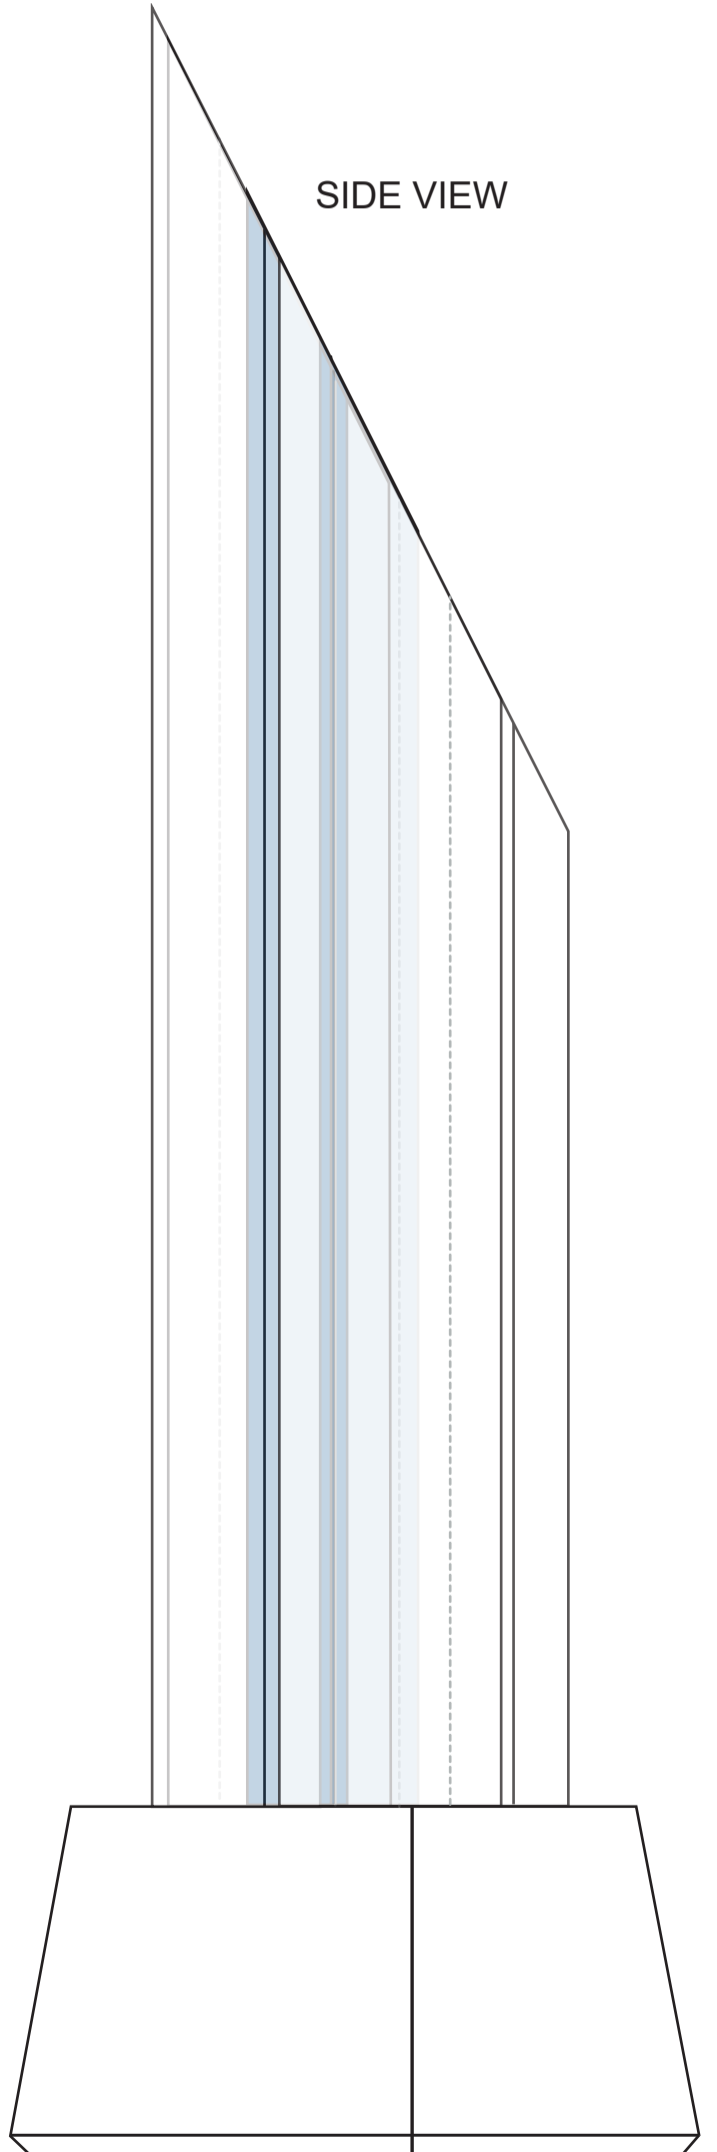

TOP VIEW

FRONT VIEW

SIDE VIEW

7189 HALIFAX INDIGO AWARD - 11"

Blue line represents the max image area.
Standard Etch: Front