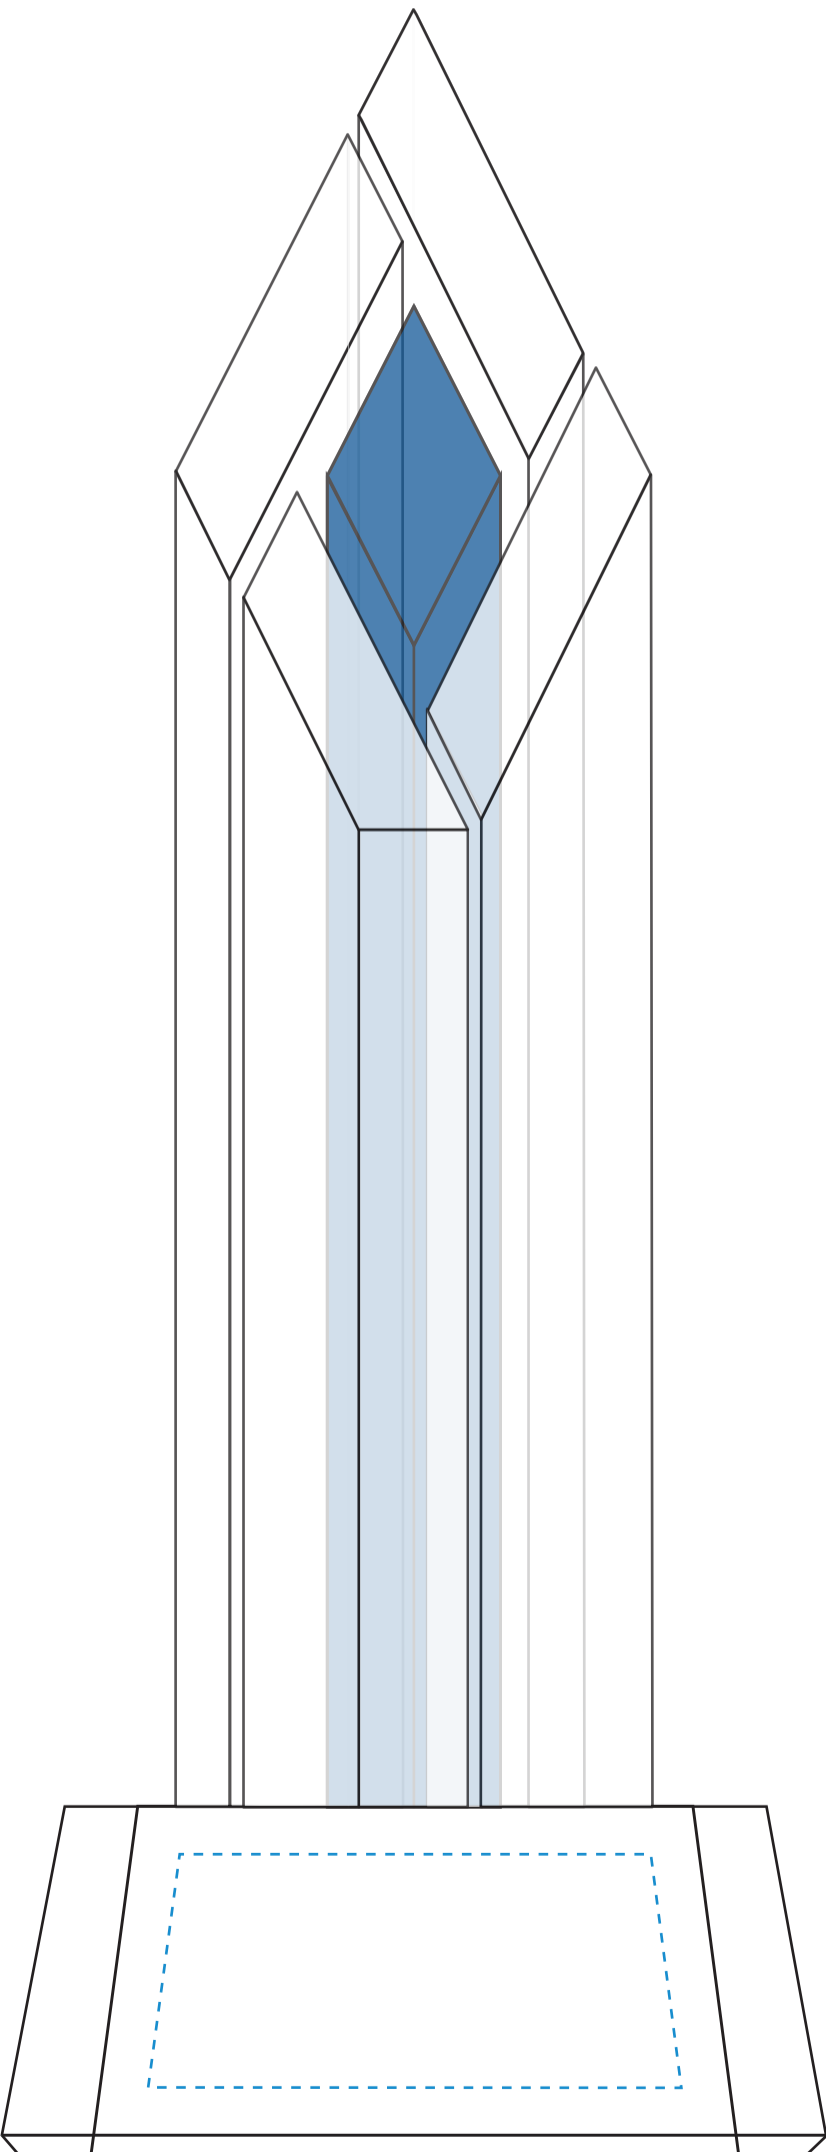

TOP VIEW

FRONT VIEW

SIDE VIEW

7189 HALIFAX INDIGO AWARD - 11"

Blue line represents the max image area.
Standard Etch: Front