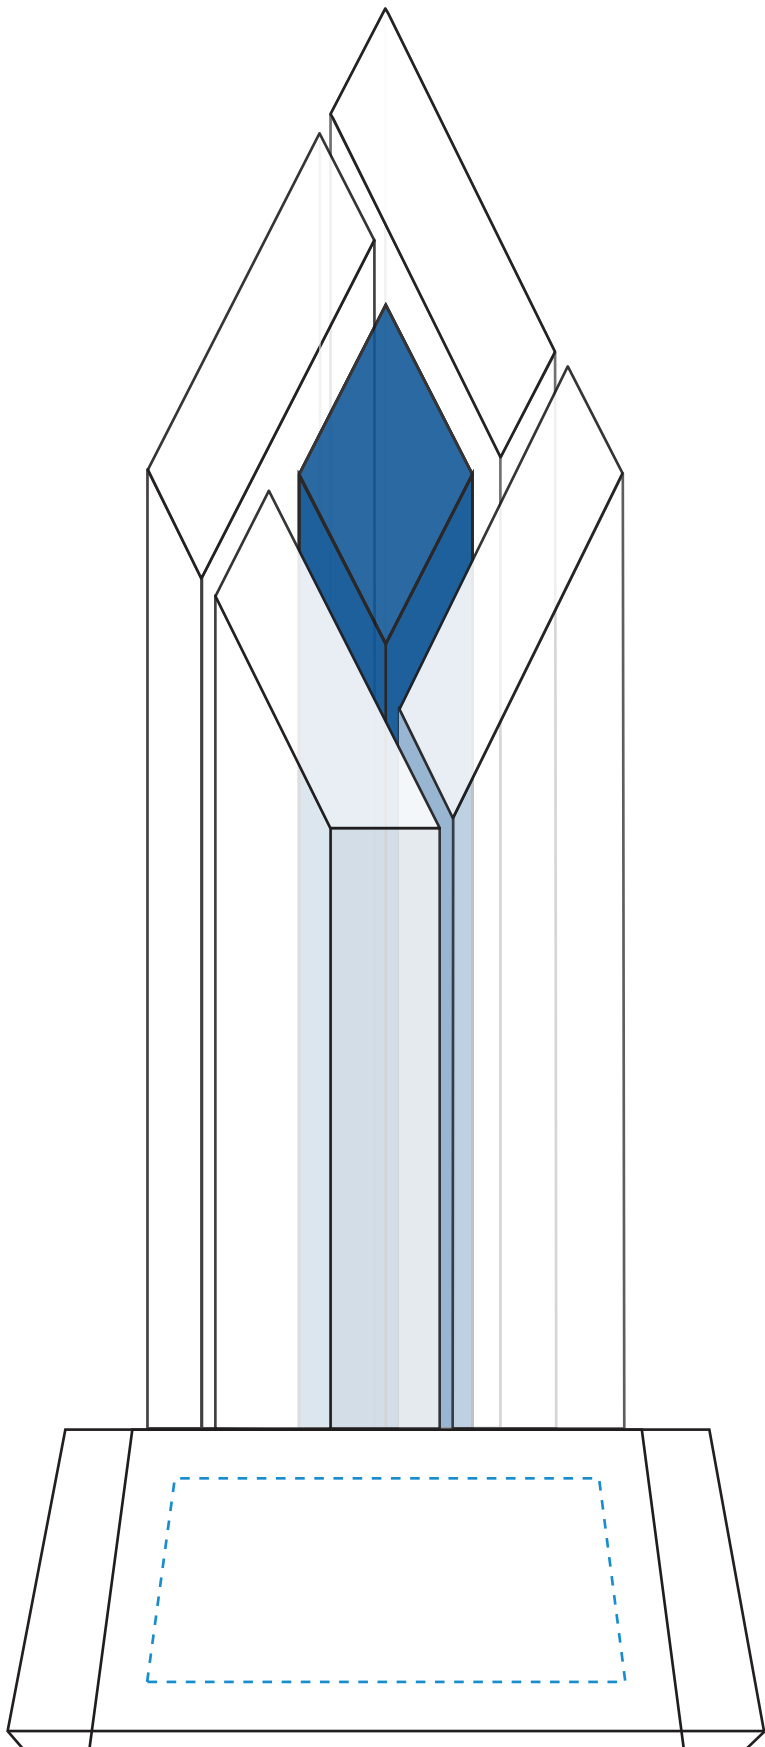

TOP VIEW

FRONT VIEW

SIDE VIEW

7188 HALIFAX INDIGO AWARD - 9"

Blue line represents the max image area.
Standard Etch: Front