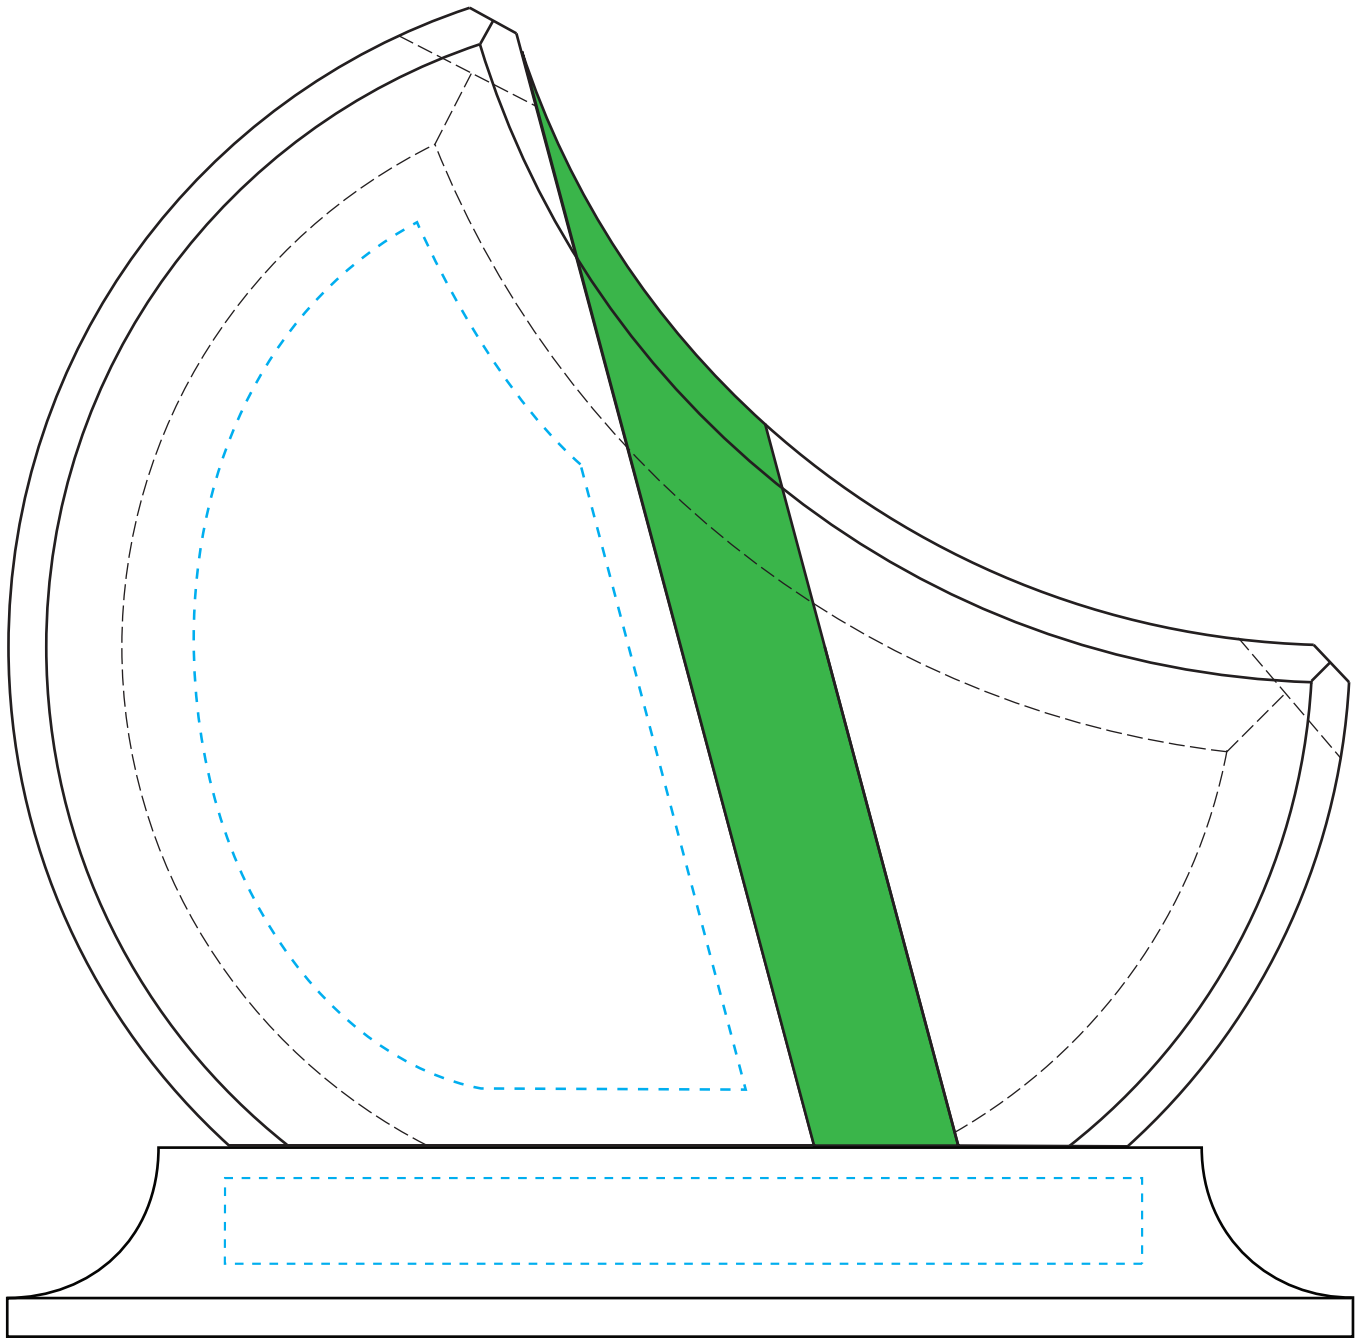

Standard Etch: Reverse

4065 GREYNA AWARD 7"
Blue line represents the max image area.