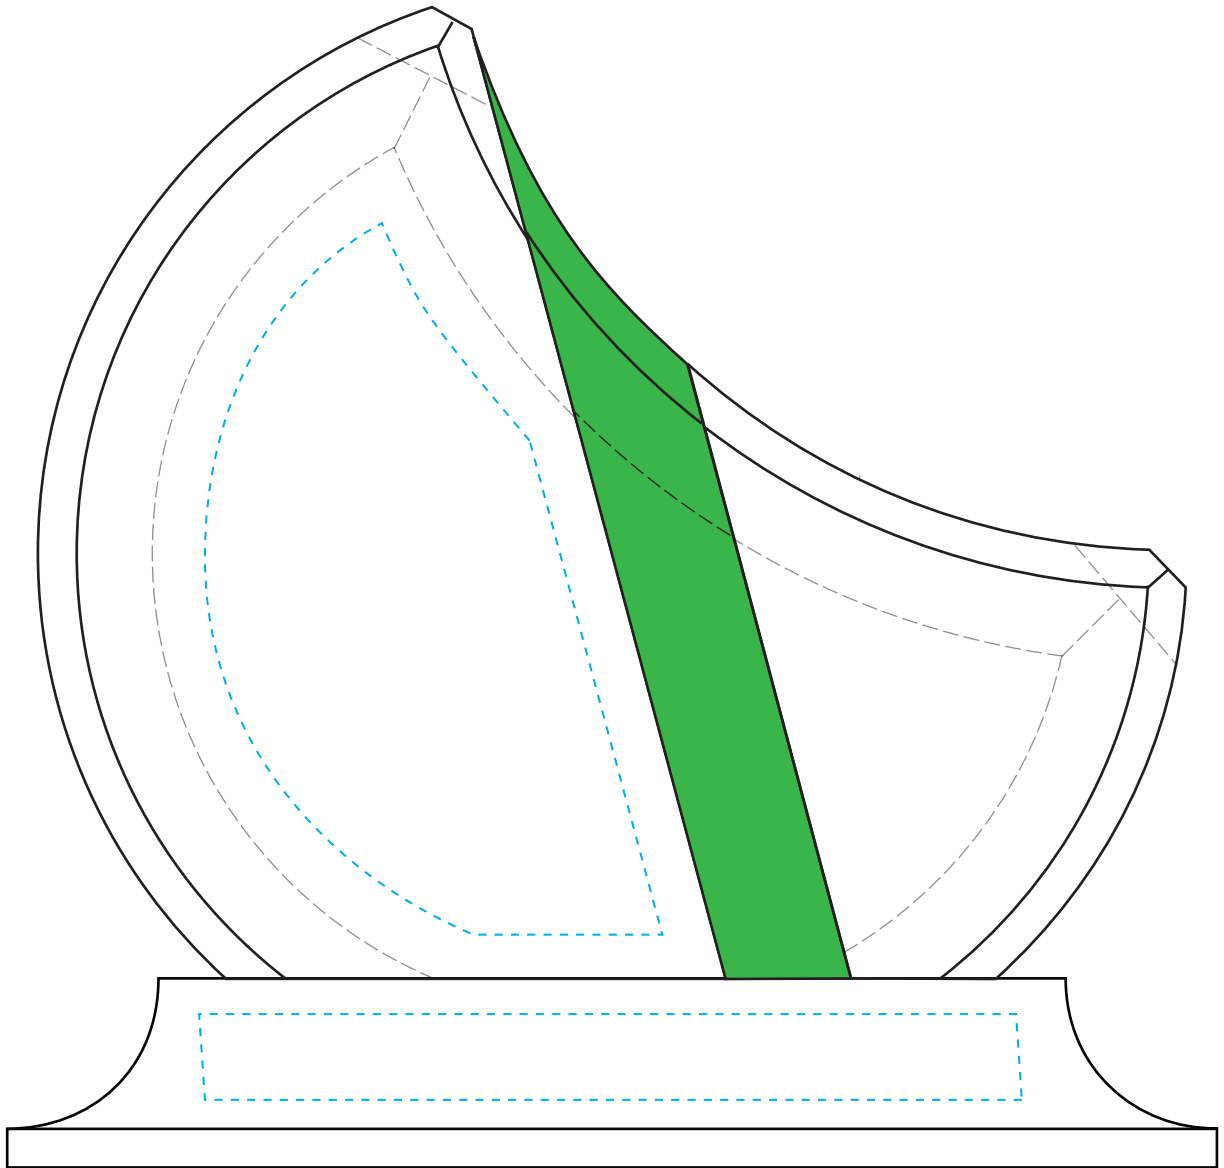

Standard Etch: Reverse

4064 GRETNA AWARD 6"

Blue line represents the max image area.

Standard Etch: Front