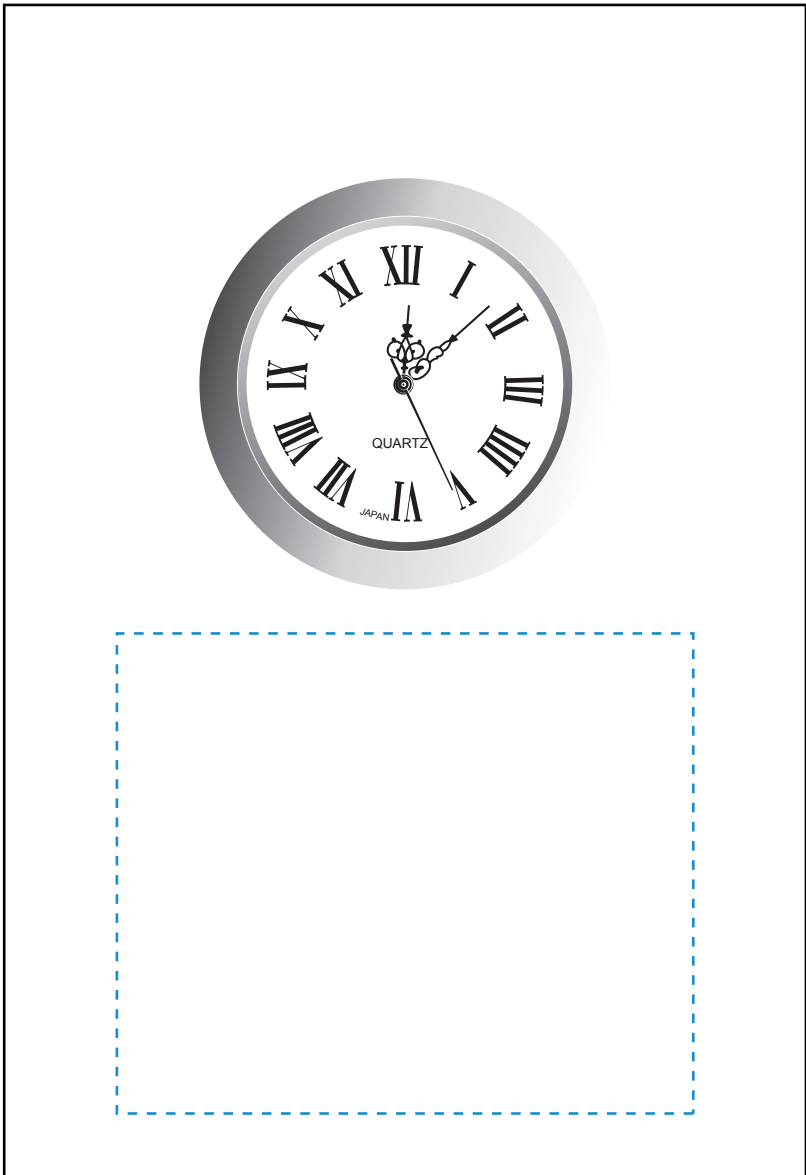

Standard Etch: Reverse

5949 GREENWICH CLOCK 6"

Blue line represents the max image area.