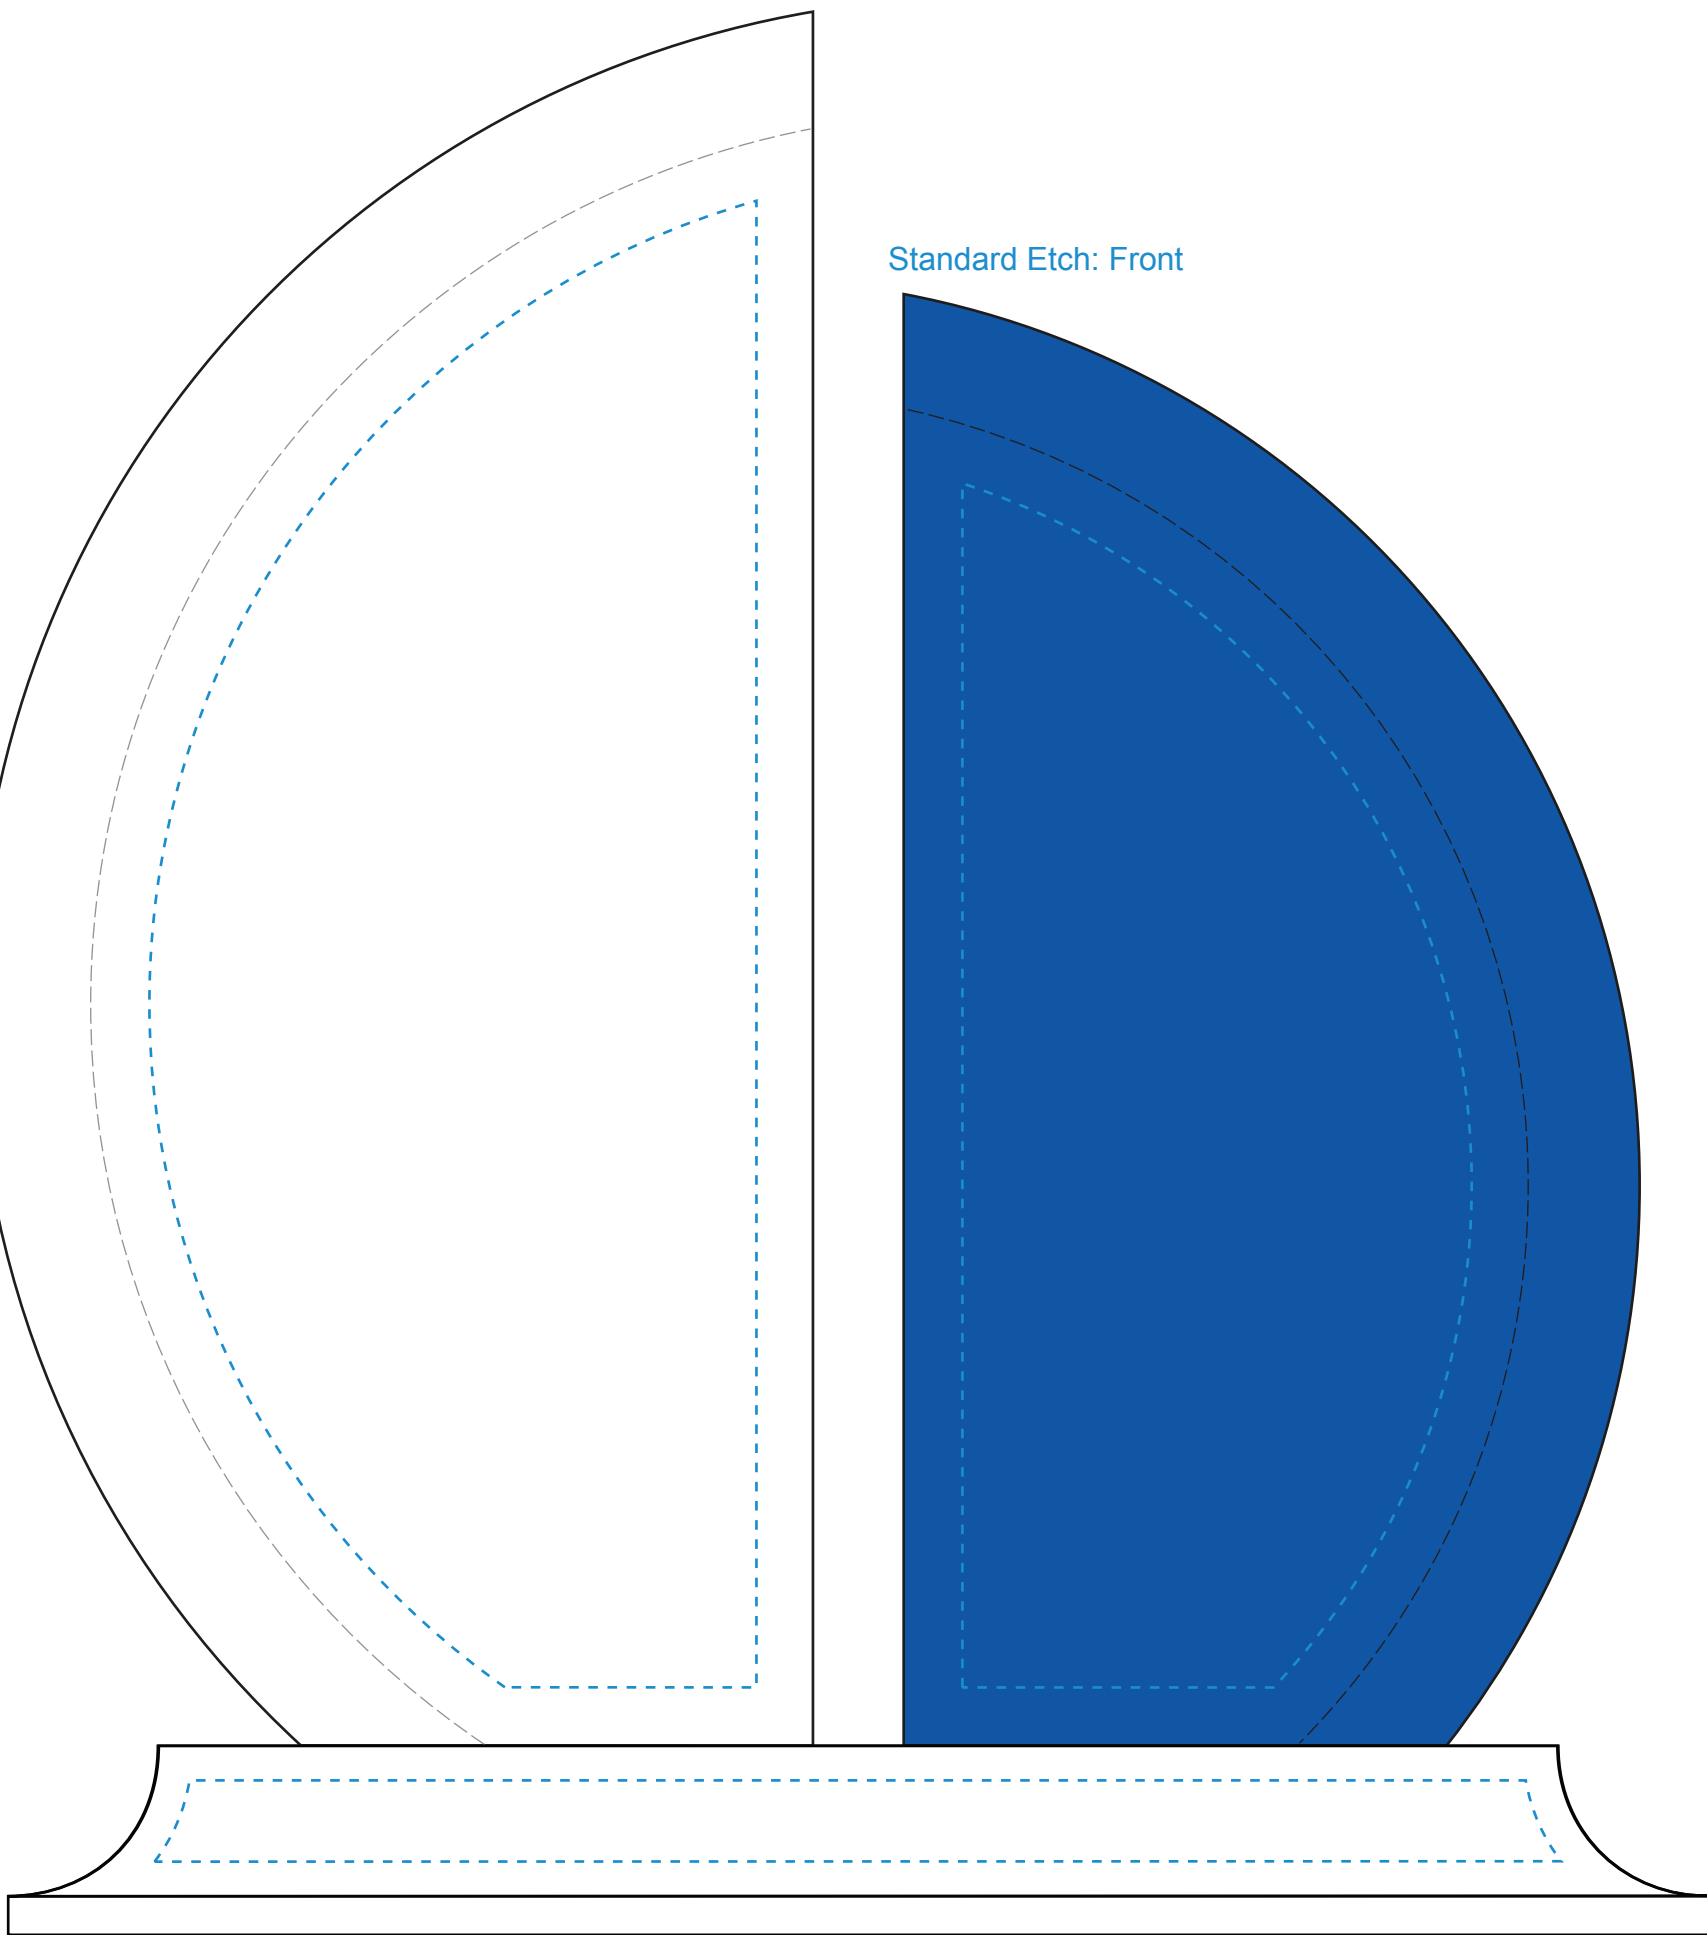

Standard Etch: Reverse

Standard Etch: Front

6848 GREENLEY INDIGO AWARD - 9.75"

Blue line represents the max image area.