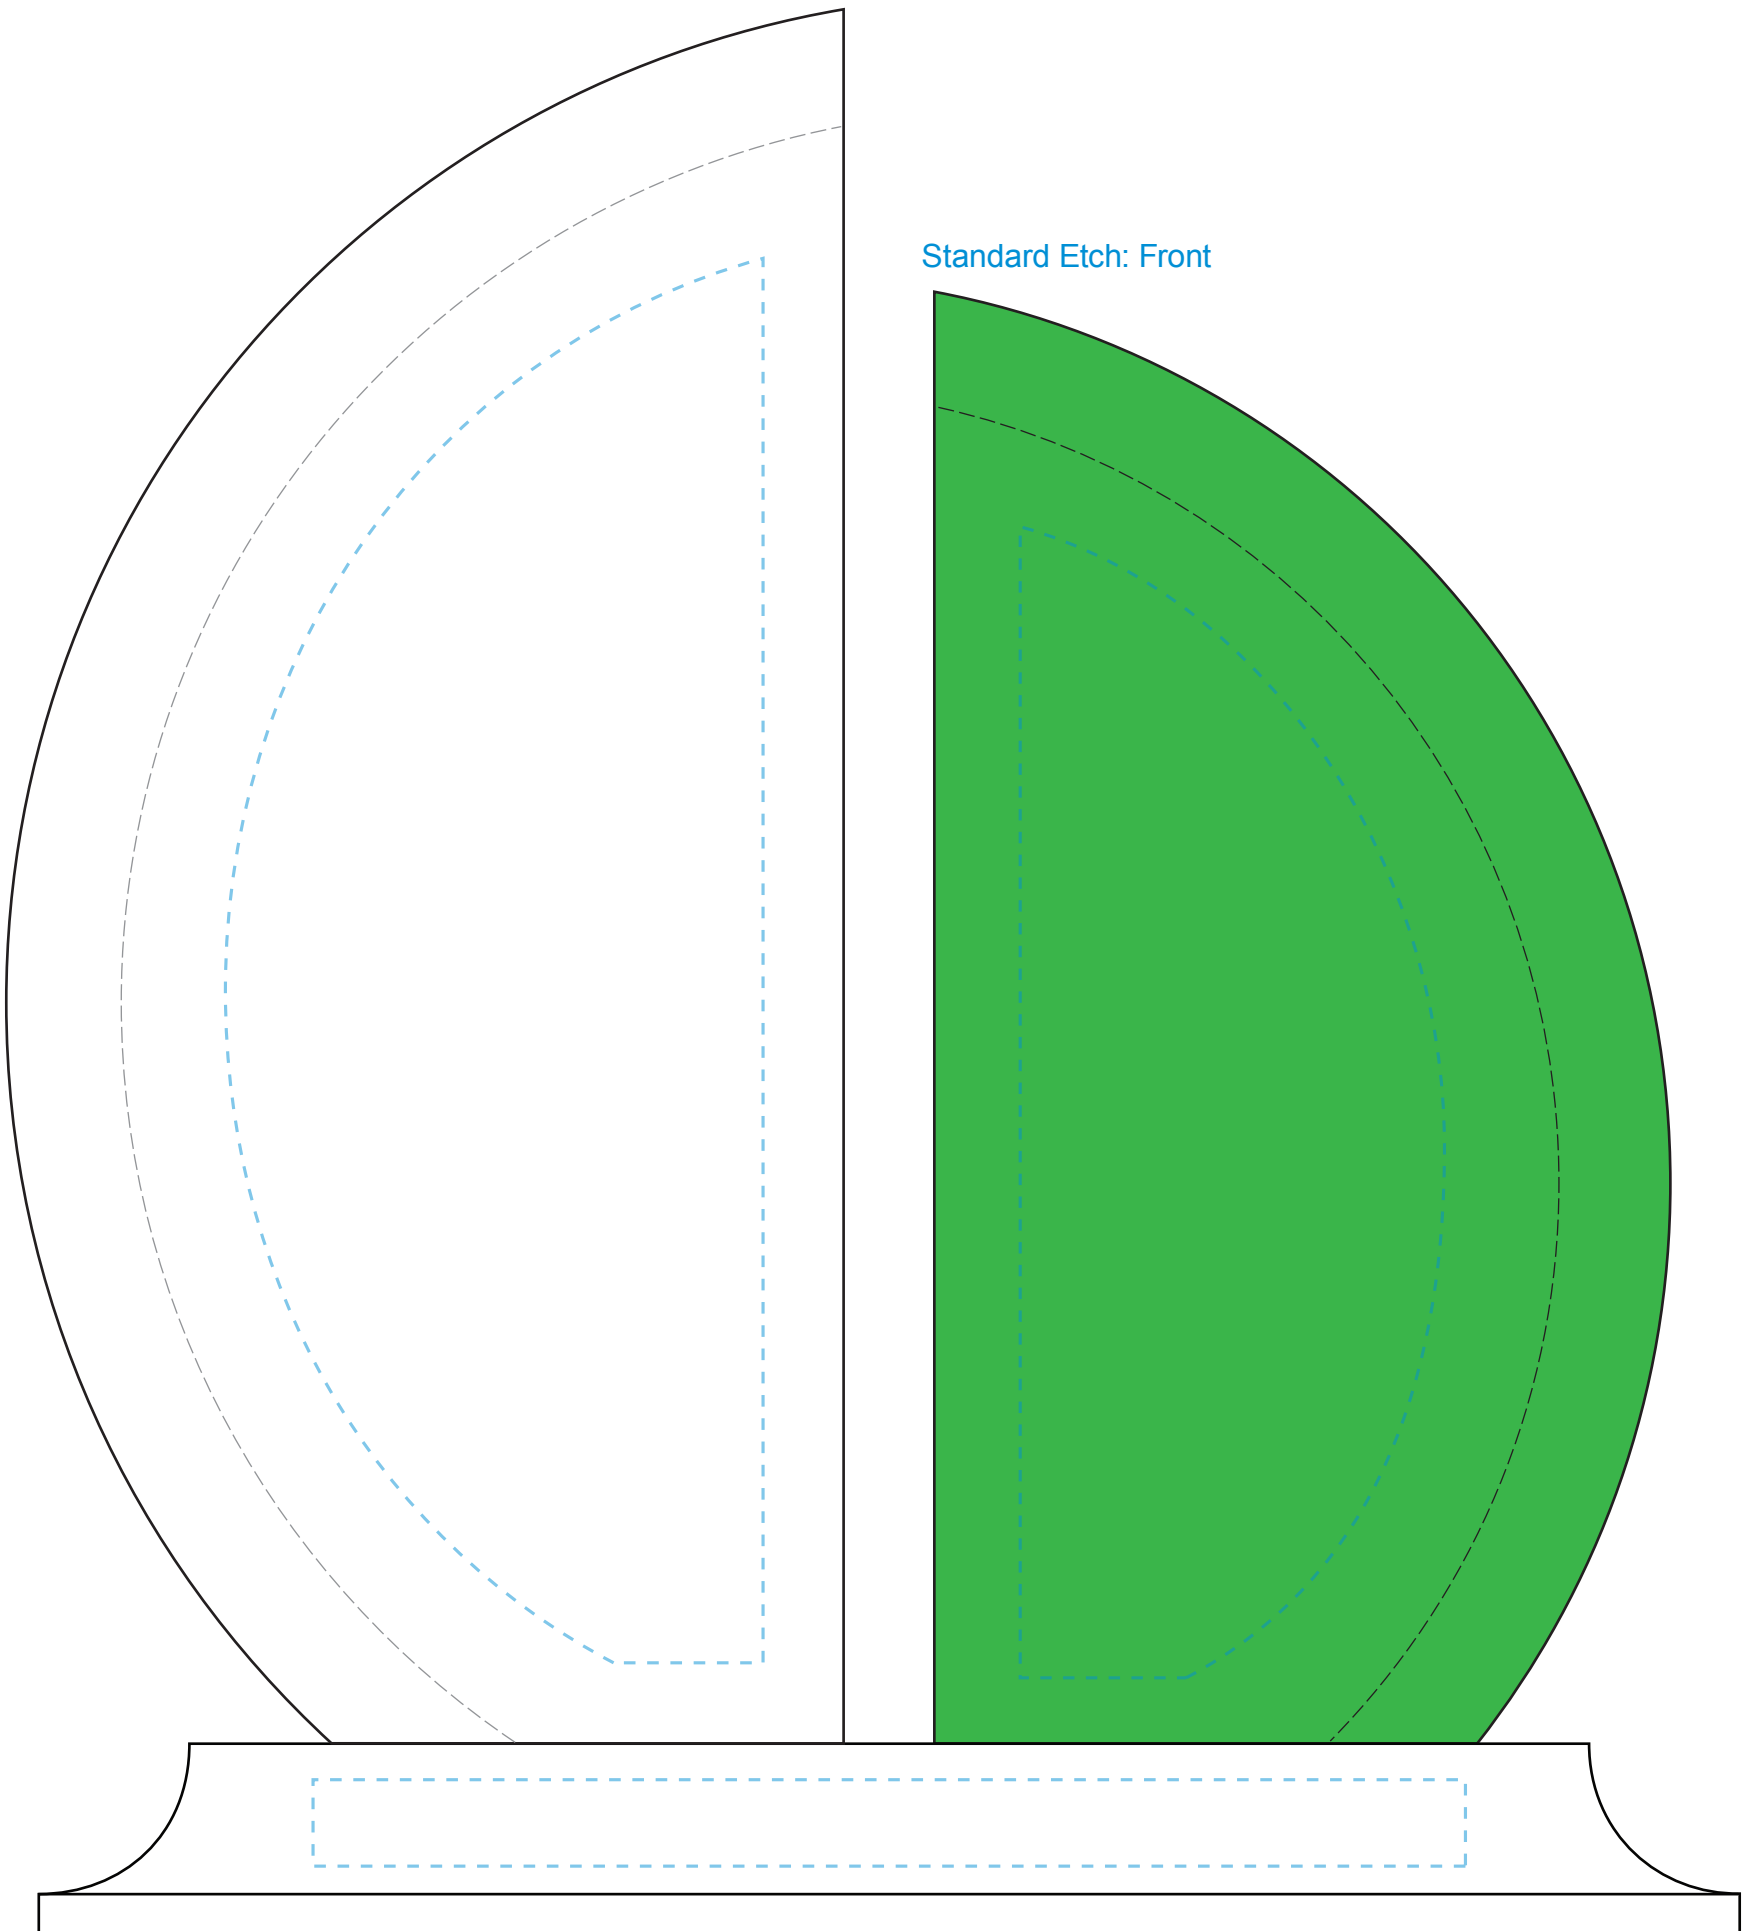

Standard Etch: Reverse

Standard Etch: Front

4070 GREENLEY AWARD 9-3/4"

Blue line represents the max image area.

Standard Etch: Front