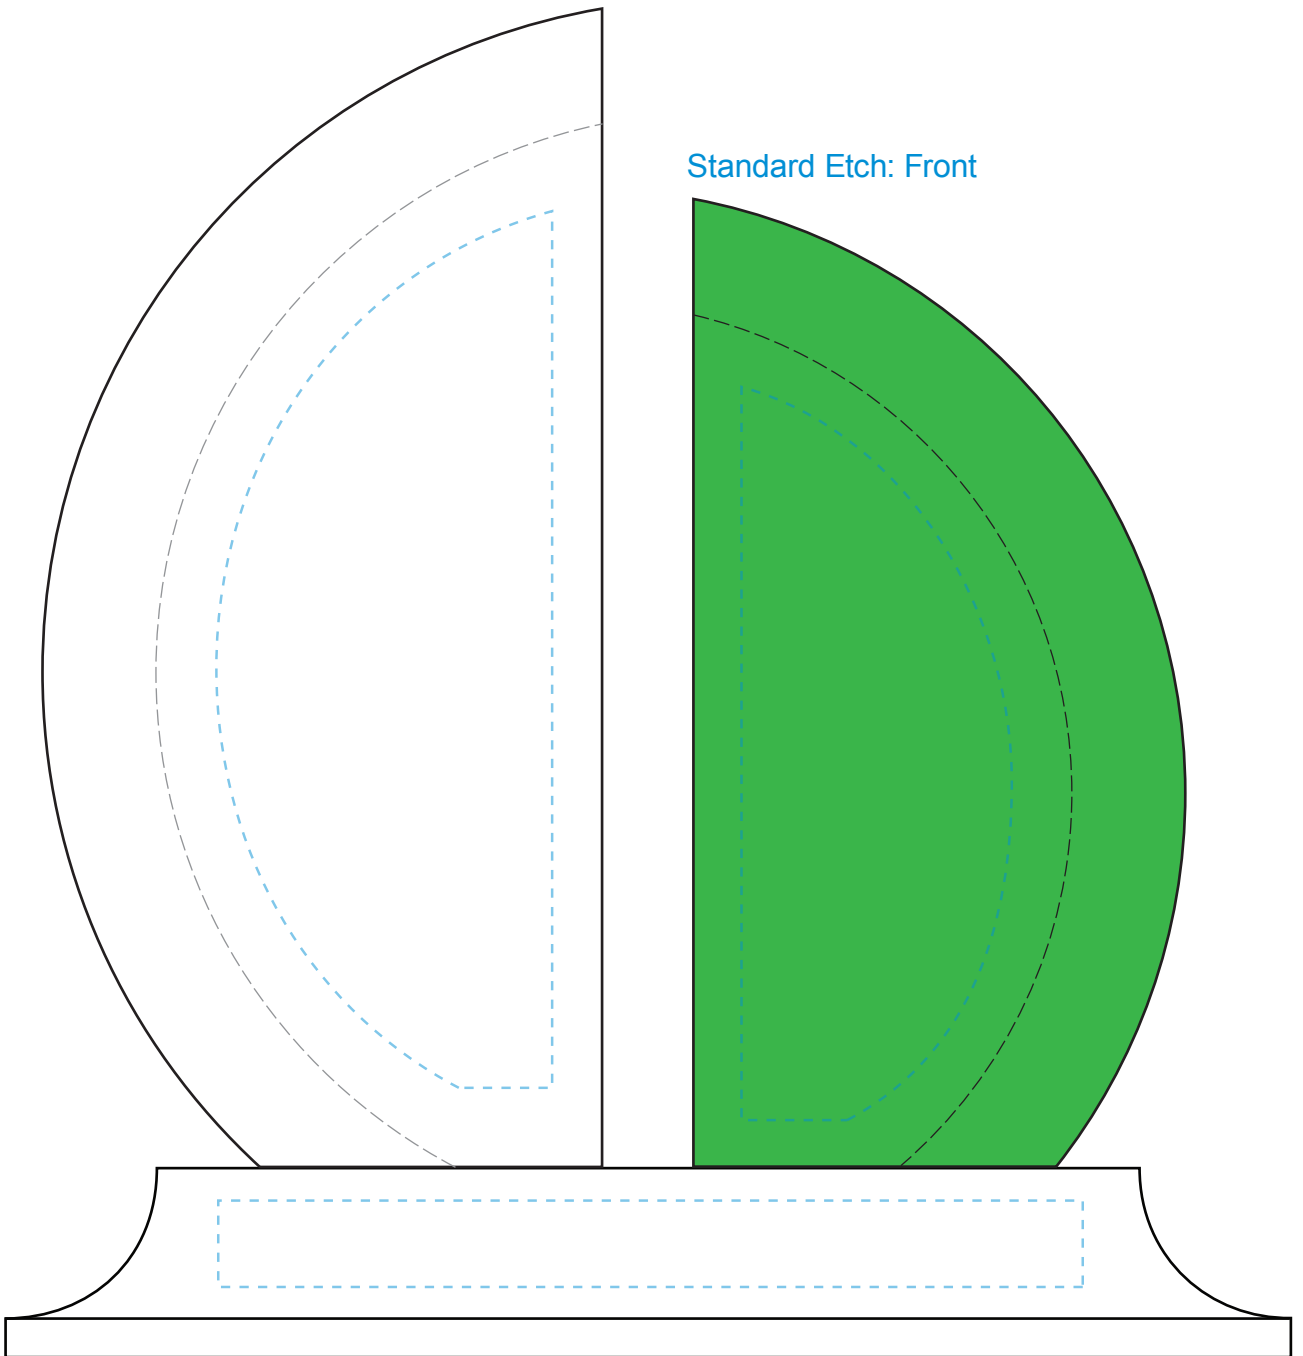

Standard Etch: Reverse

Standard Etch: Front

4068 GREENLEY AWARD 7"

Standard Etch: Front

Blue line represents the max image area.