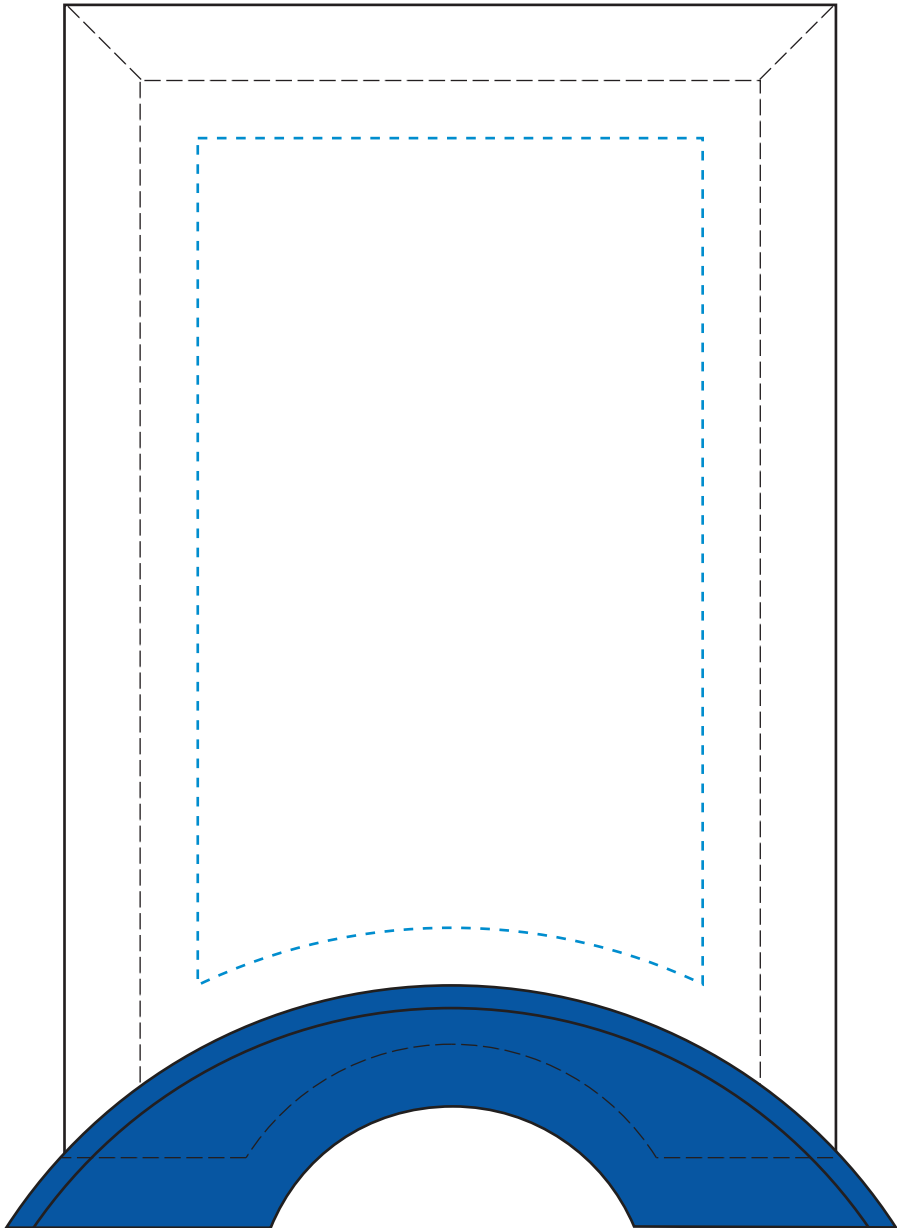

Standard Etch: Reverse

6884 Greenbury Indigo Rectangle - 6.5"

Blue line represents the max image area.