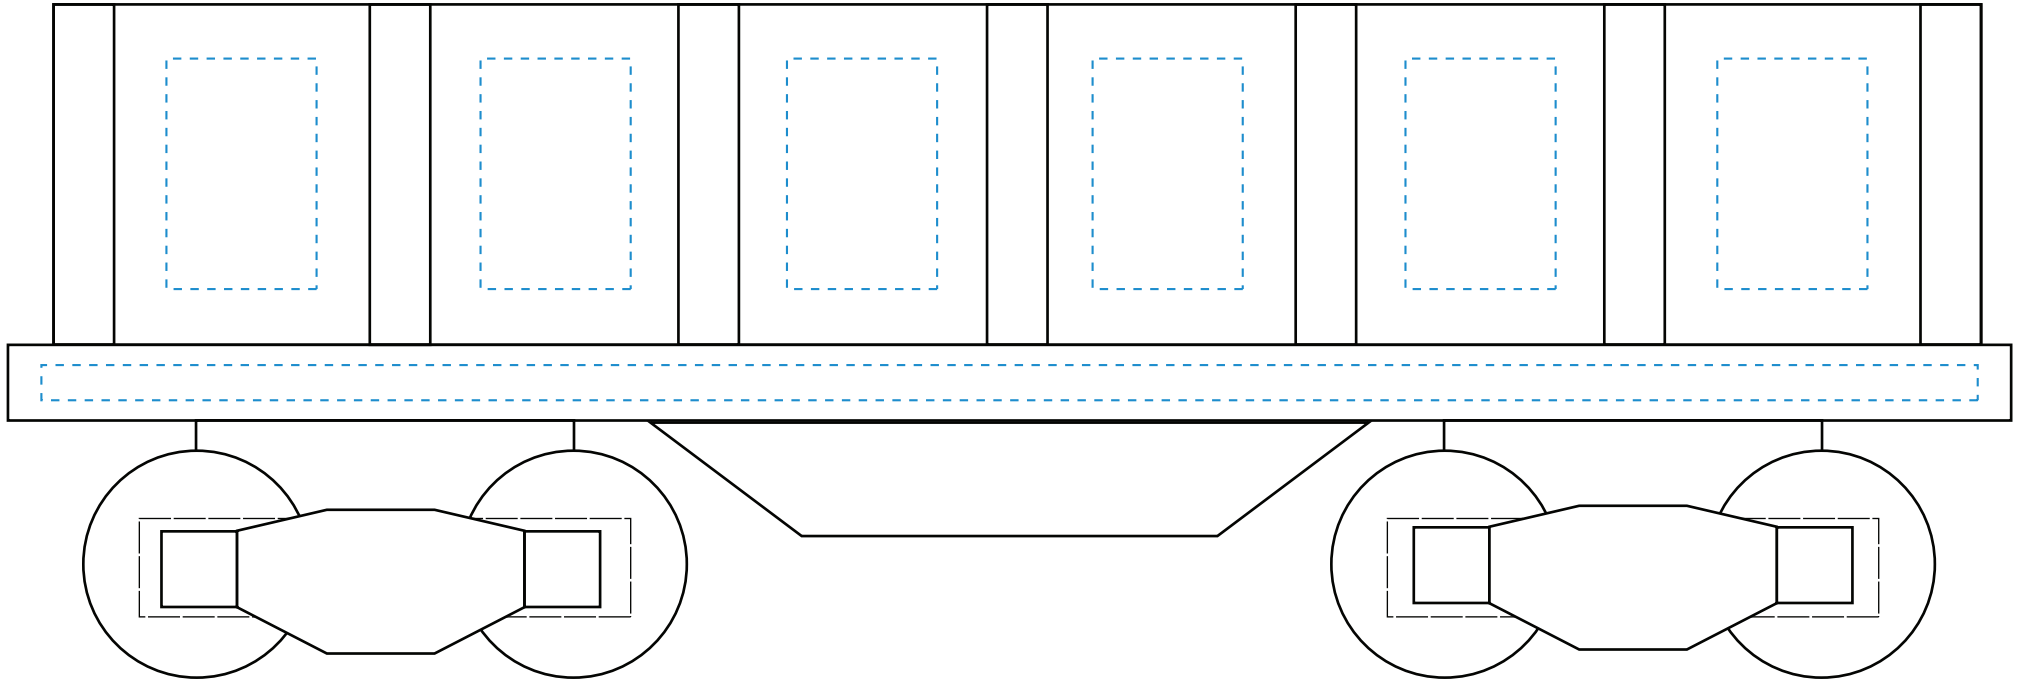

Standard Etch: Front

6486 GONDOLA CAR TRAIN - 10.5" W

Blue line represents the max image area.