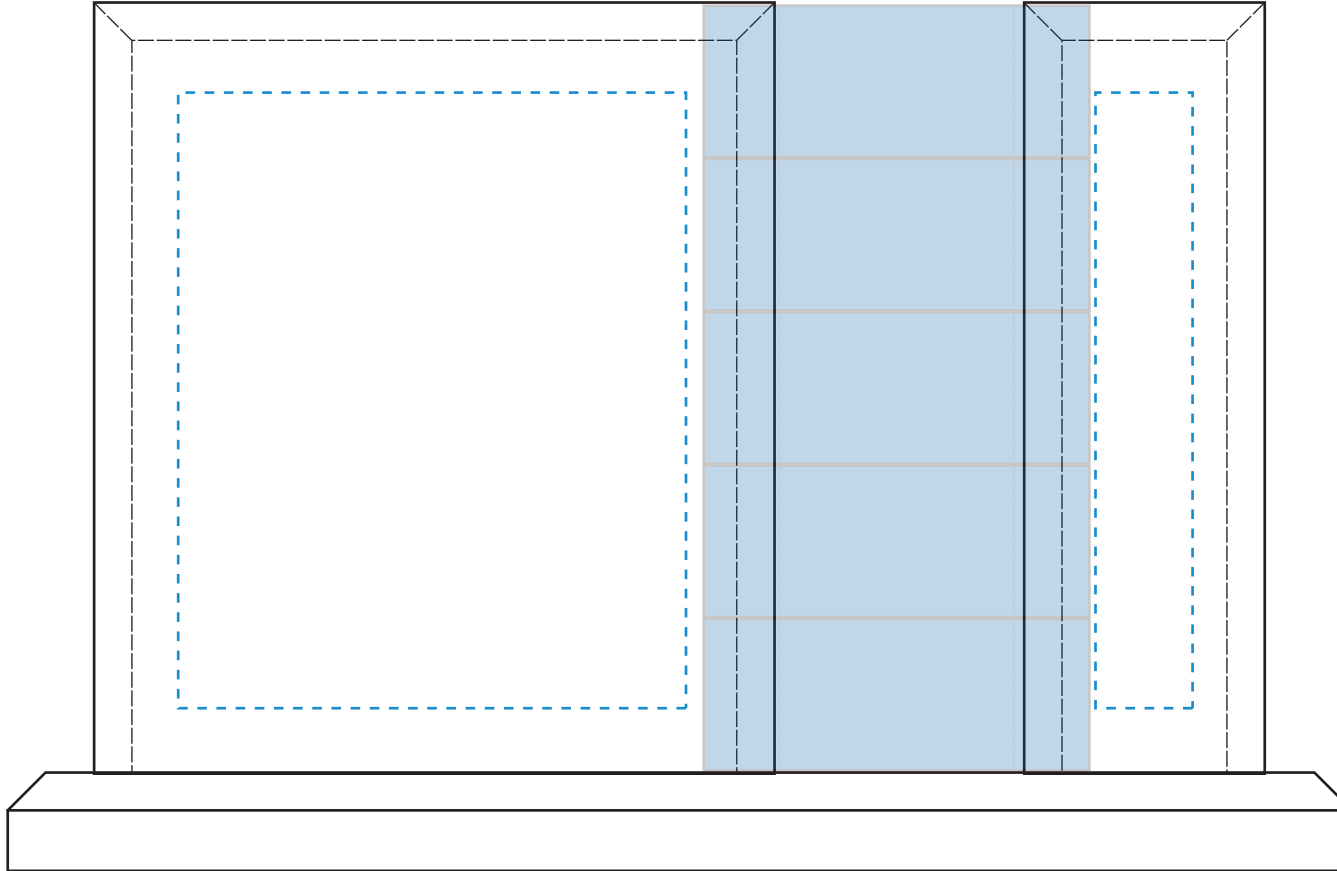

Standard Etch: Reverse

Standard Etch: Reverse

Standard Etch: Front

6374 BLUE BLOCK
GLENDDORA

6374 GLENDDORA GOAL-SETTER - 4.5"

Blue line represents the max image area.