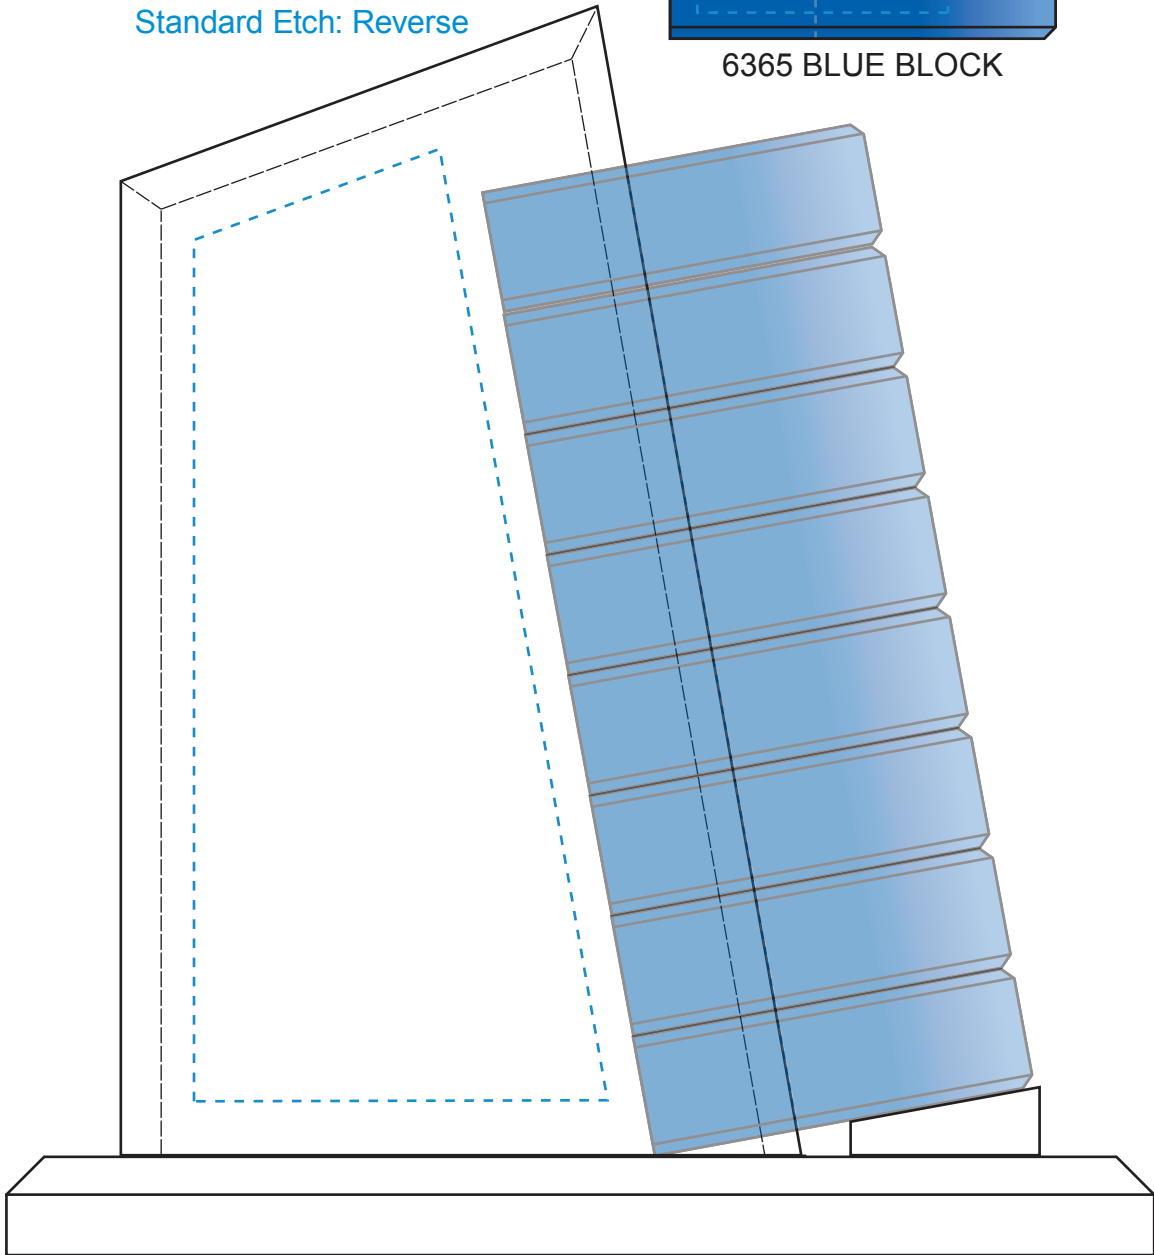

RIGHT BLOCK
Standard Etch: Front

6365 BLUE BLOCK

Standard Etch: Reverse

6367 GLENDALE GOAL-SETTER - 6.5"

Blue line represents the max image area.