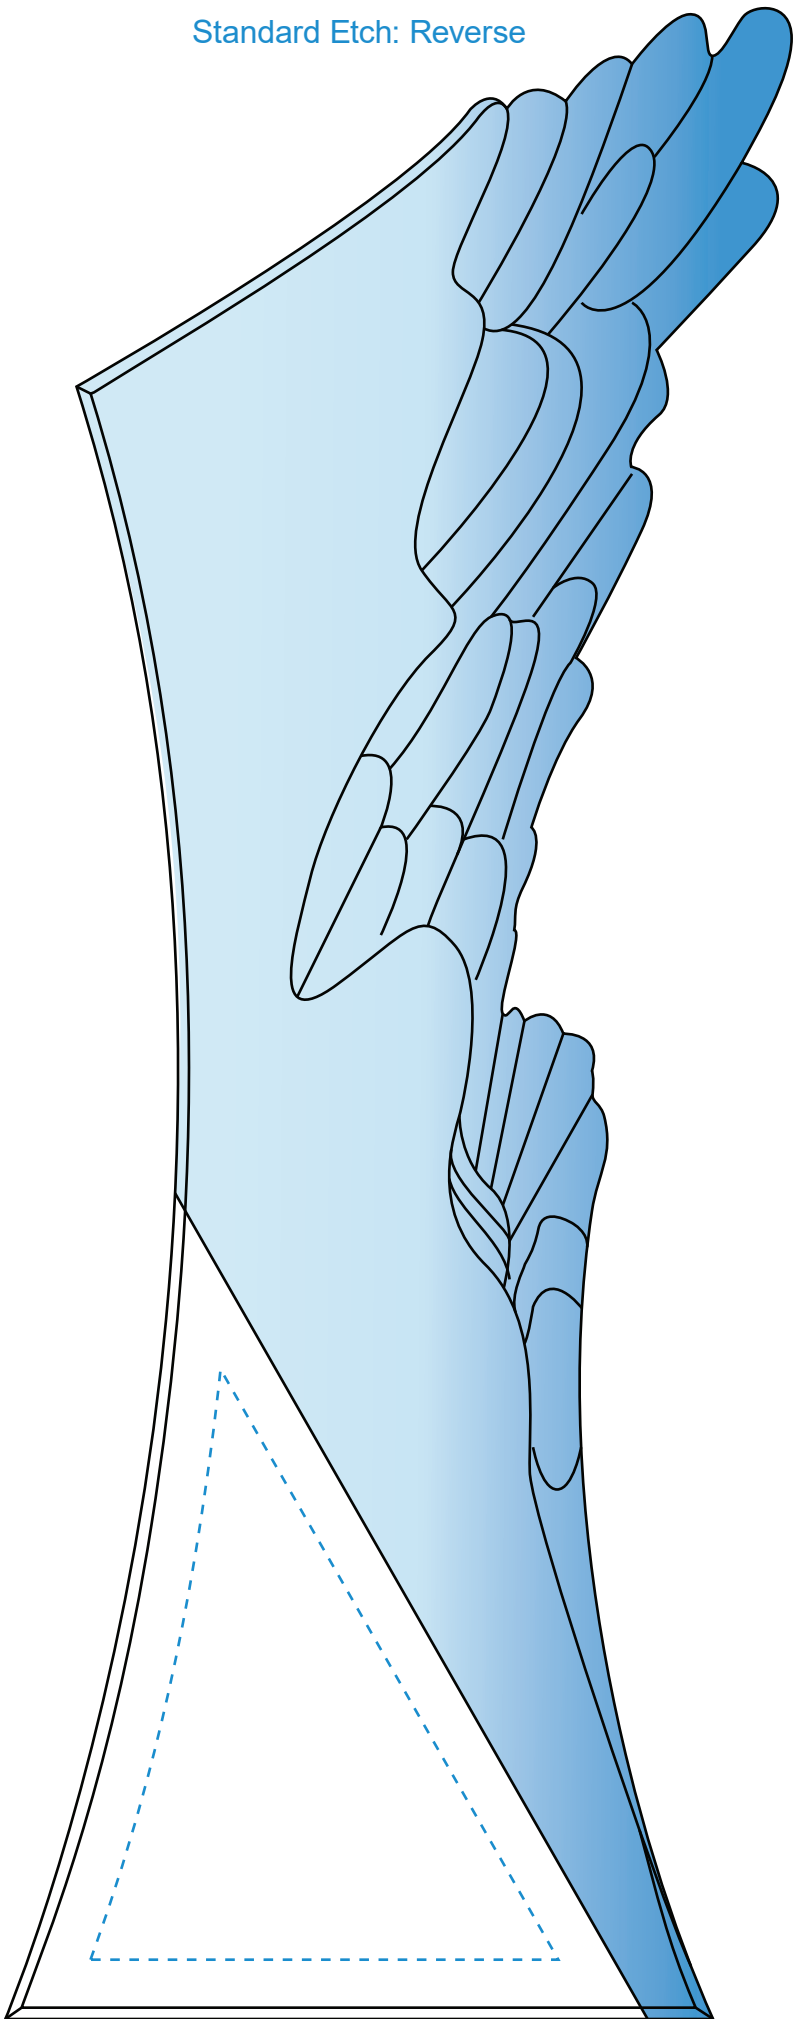

Standard Etch: Reverse

8327 GLACIER AWARD - 10.5"

Blue line represents the max image area.