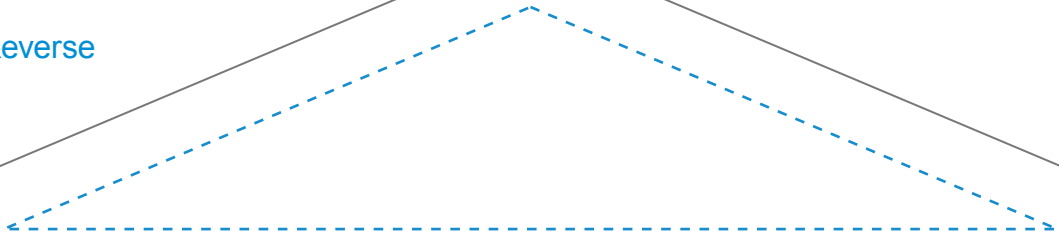

Standard Etch: Reverse

Standard Etch: Reverse

Standard Etch: Reverse

Standard Etch: Reverse

6514 GEORGETOWN AWARD - 10"
Blue line represents the max image area.