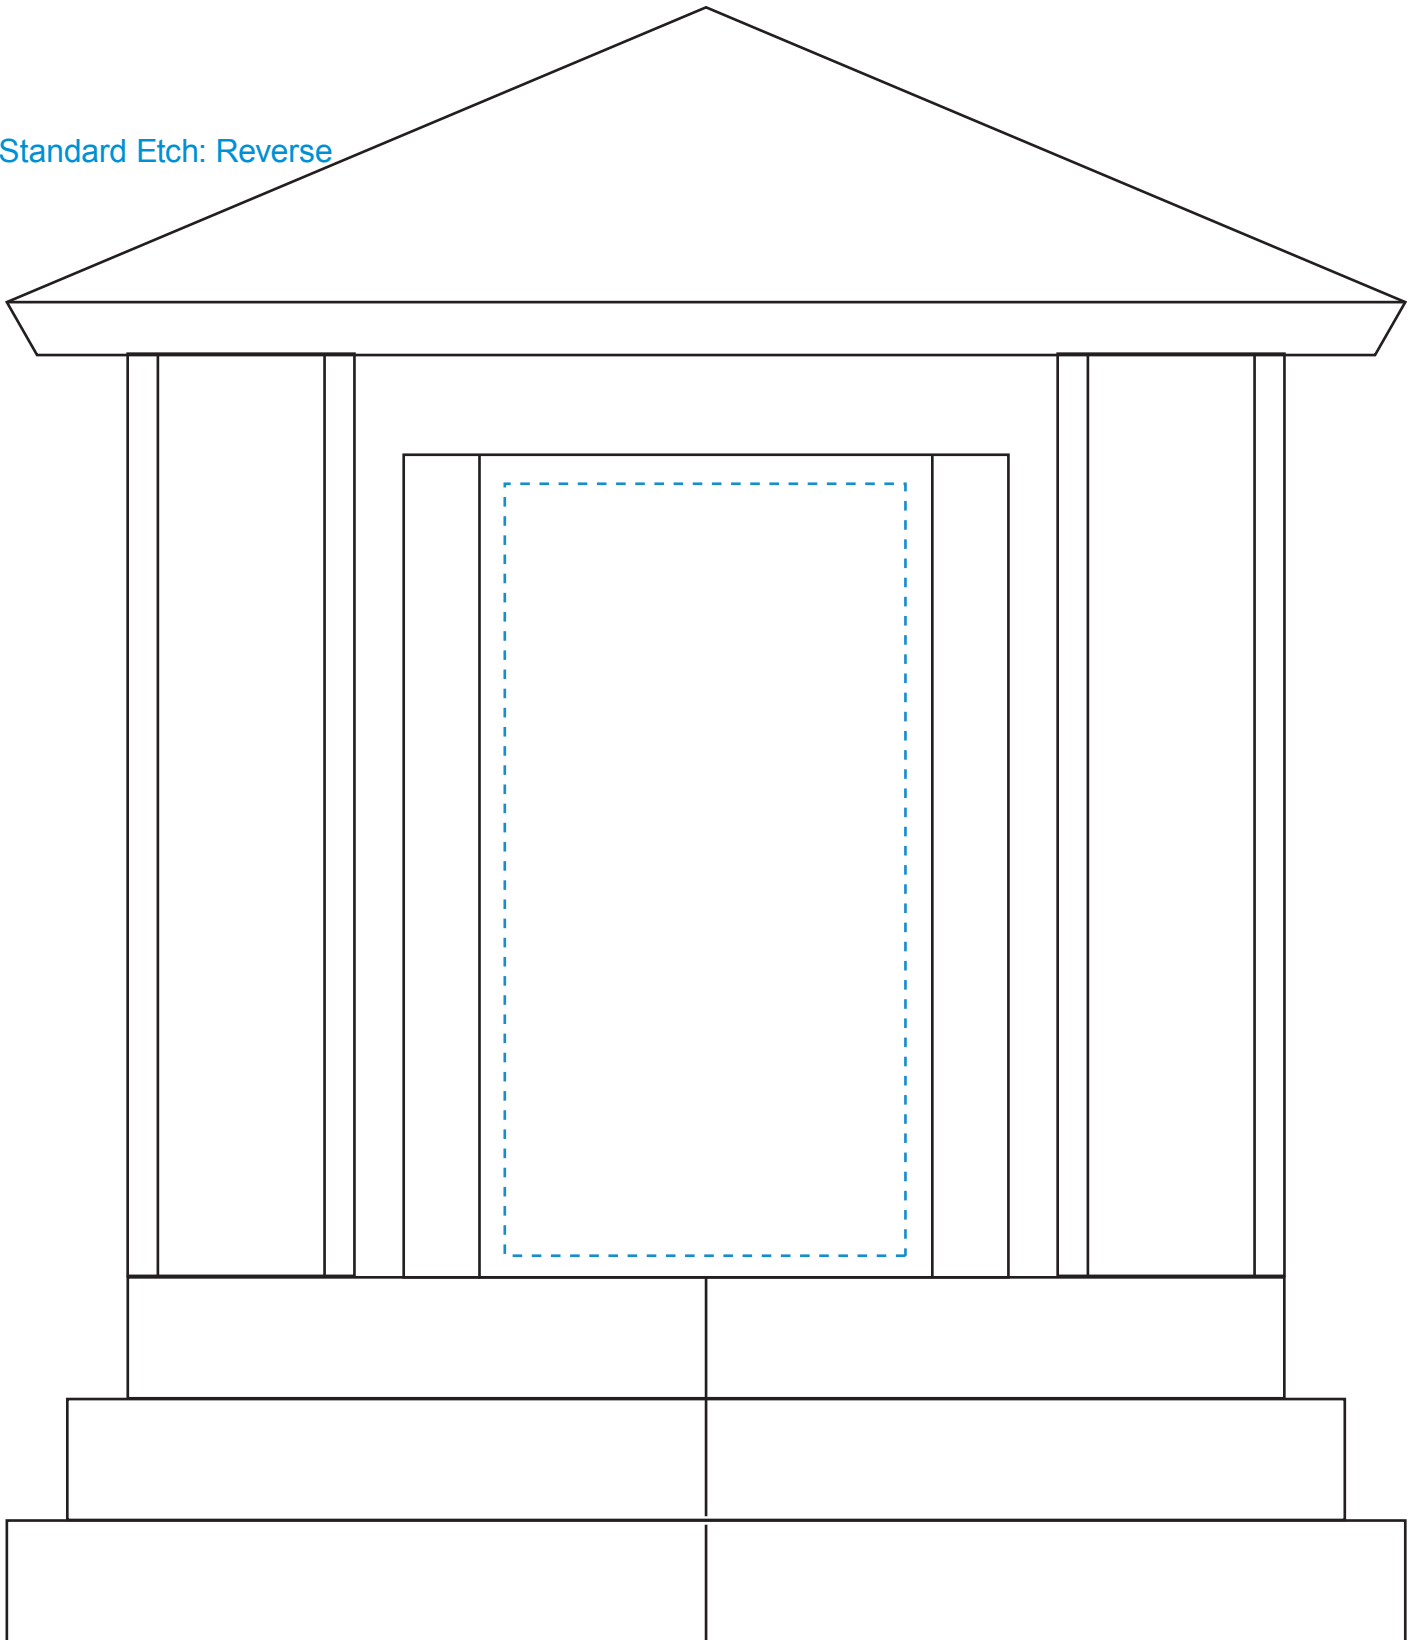

Standard Etch: Reverse

6506 GEORGETOWN AWARD - 8.5"

Blue line represents the max image area.