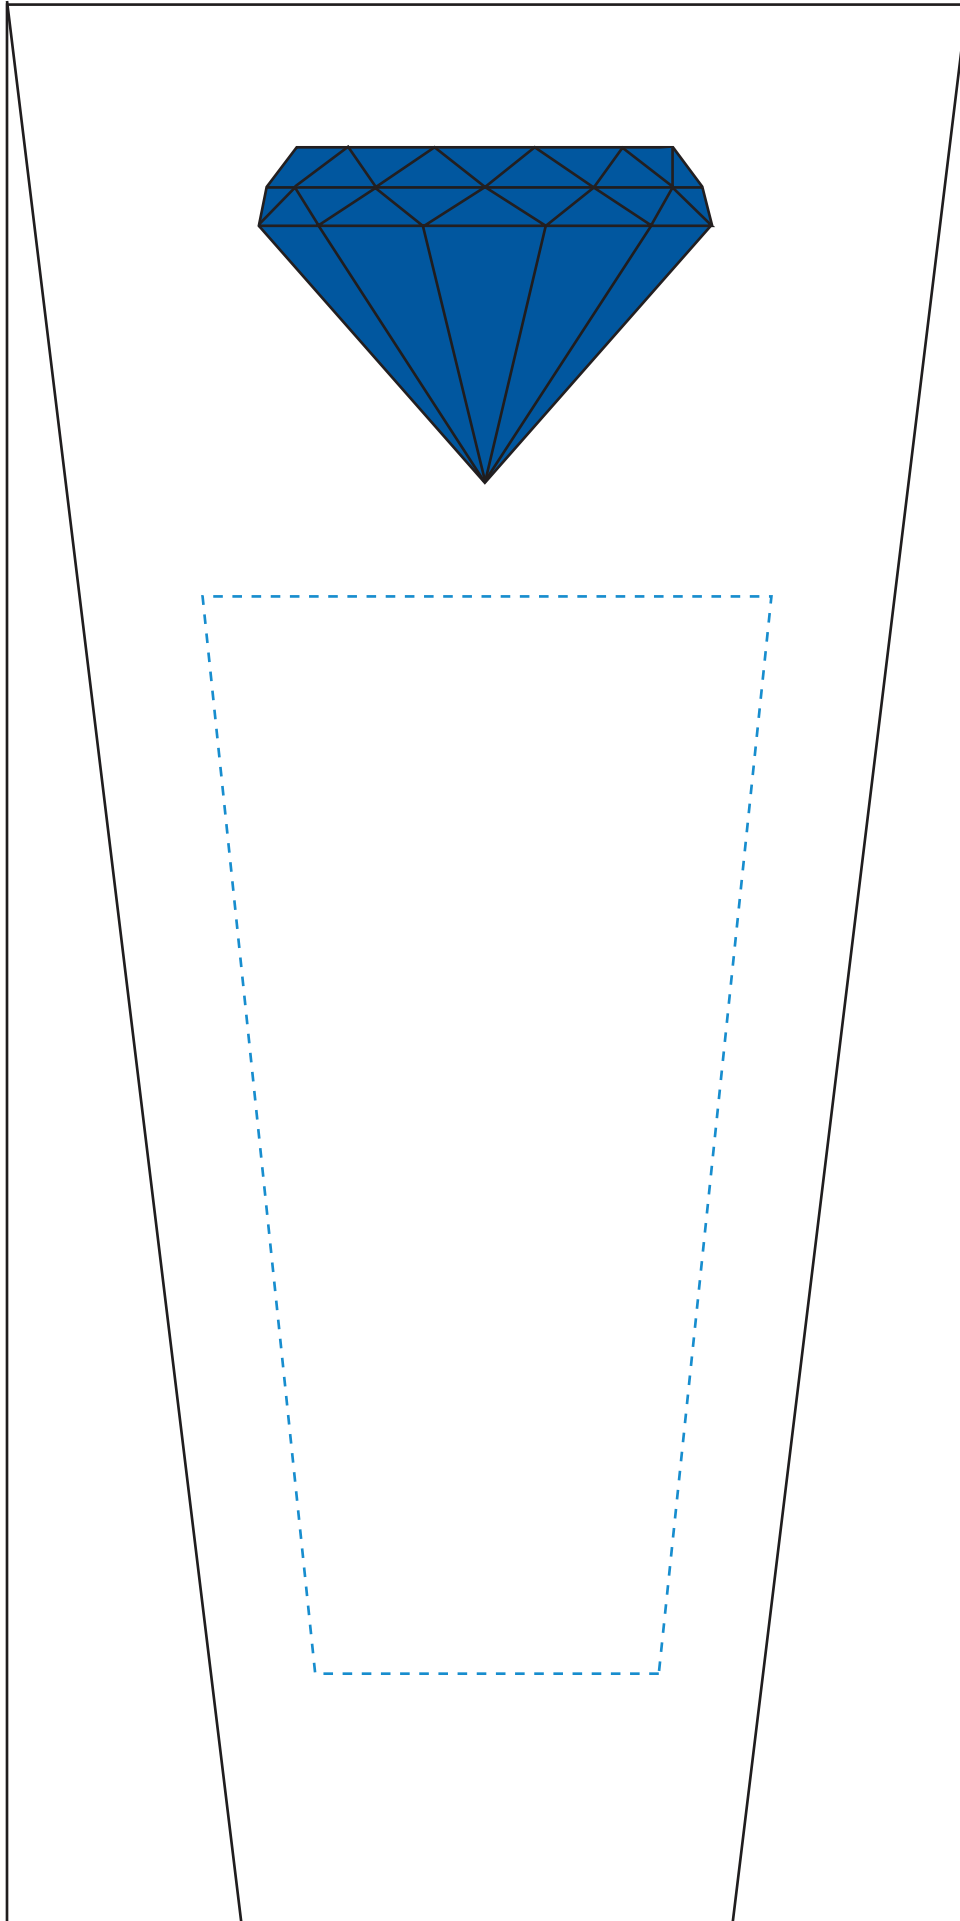

Standard Etch: Front

6702 GEMSTONE AWARD - 10"
Blue line represents the max image area.