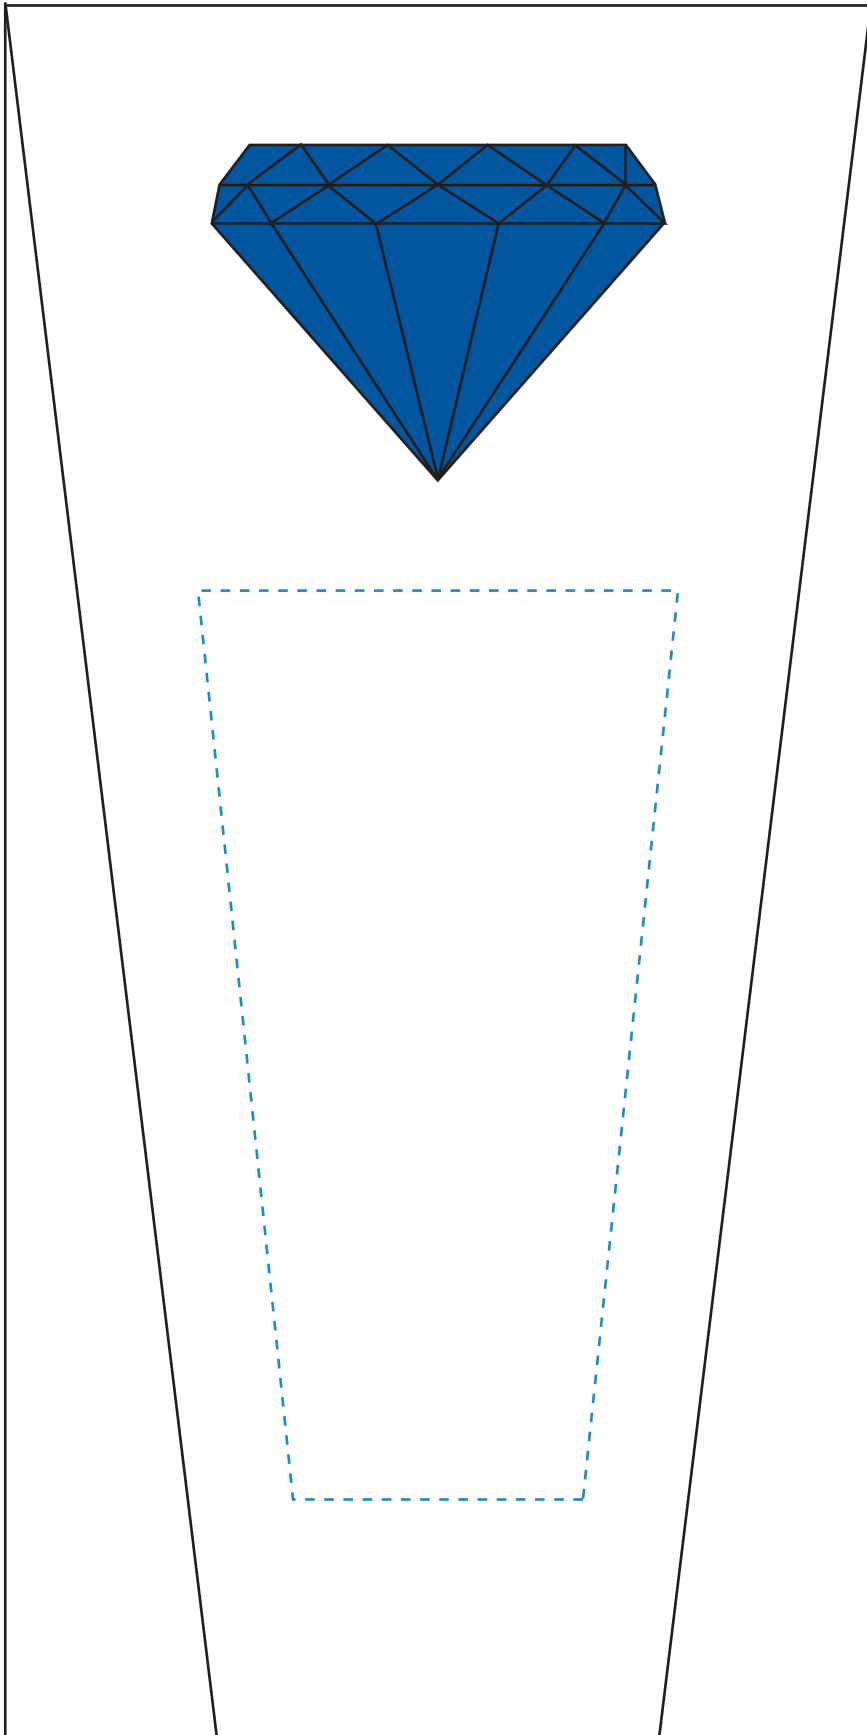

Standard Etch: Front

6701 GEMSTONE AWARD - 9"

Blue line represents the max image area.