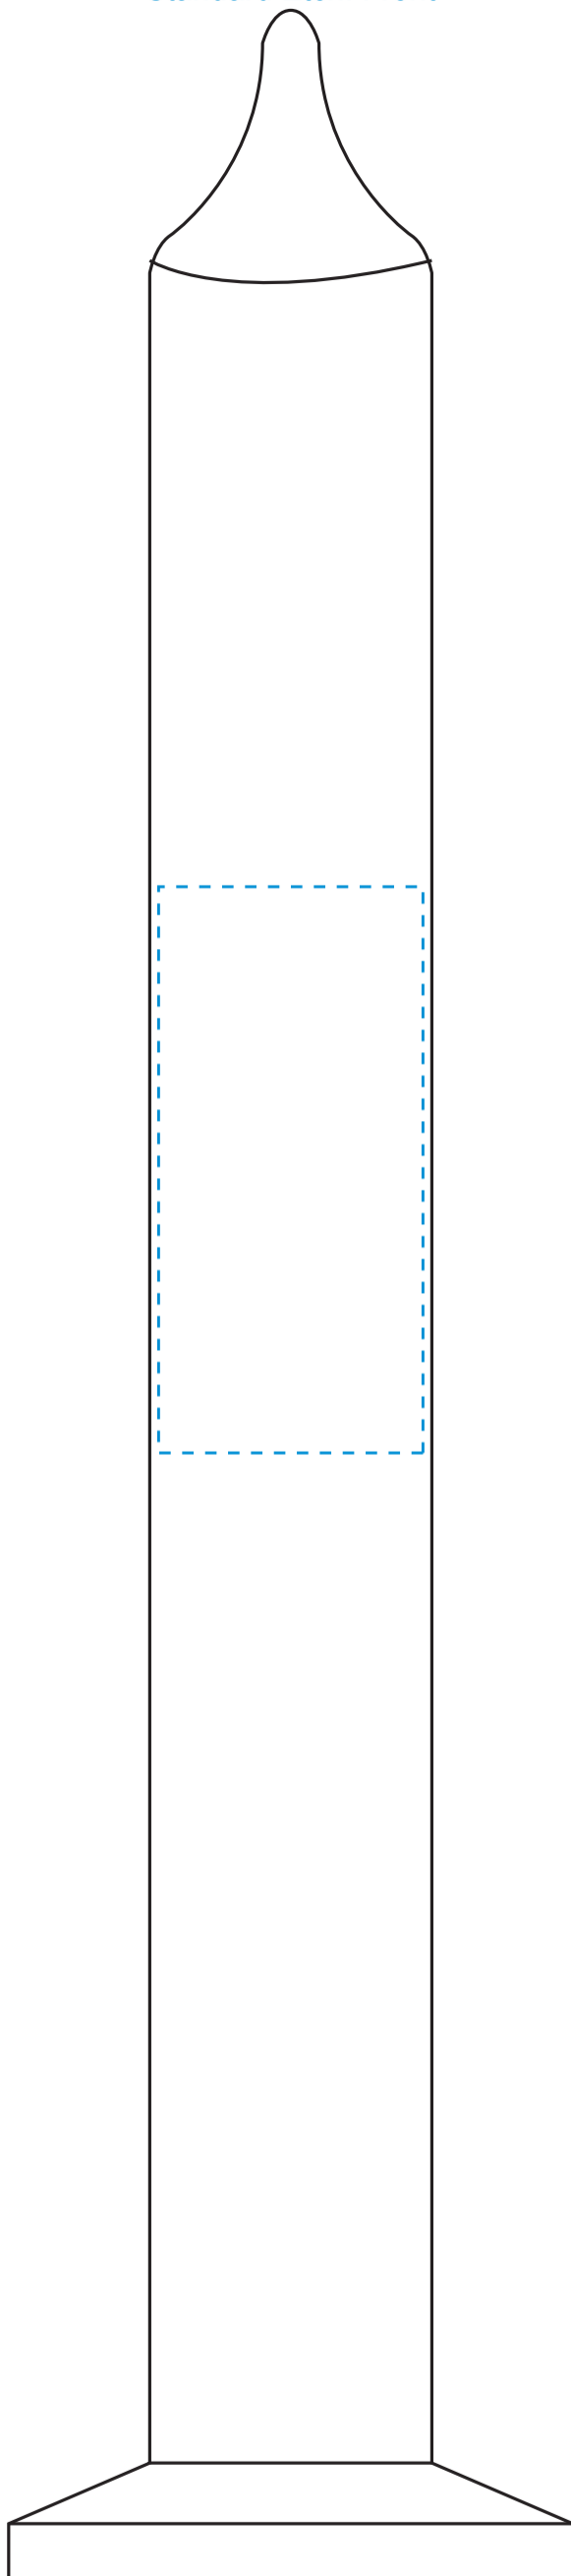

Standard Etch: Front

7000 GALILEO THERMOMETER - 13"  
Blue line represents the max image area.