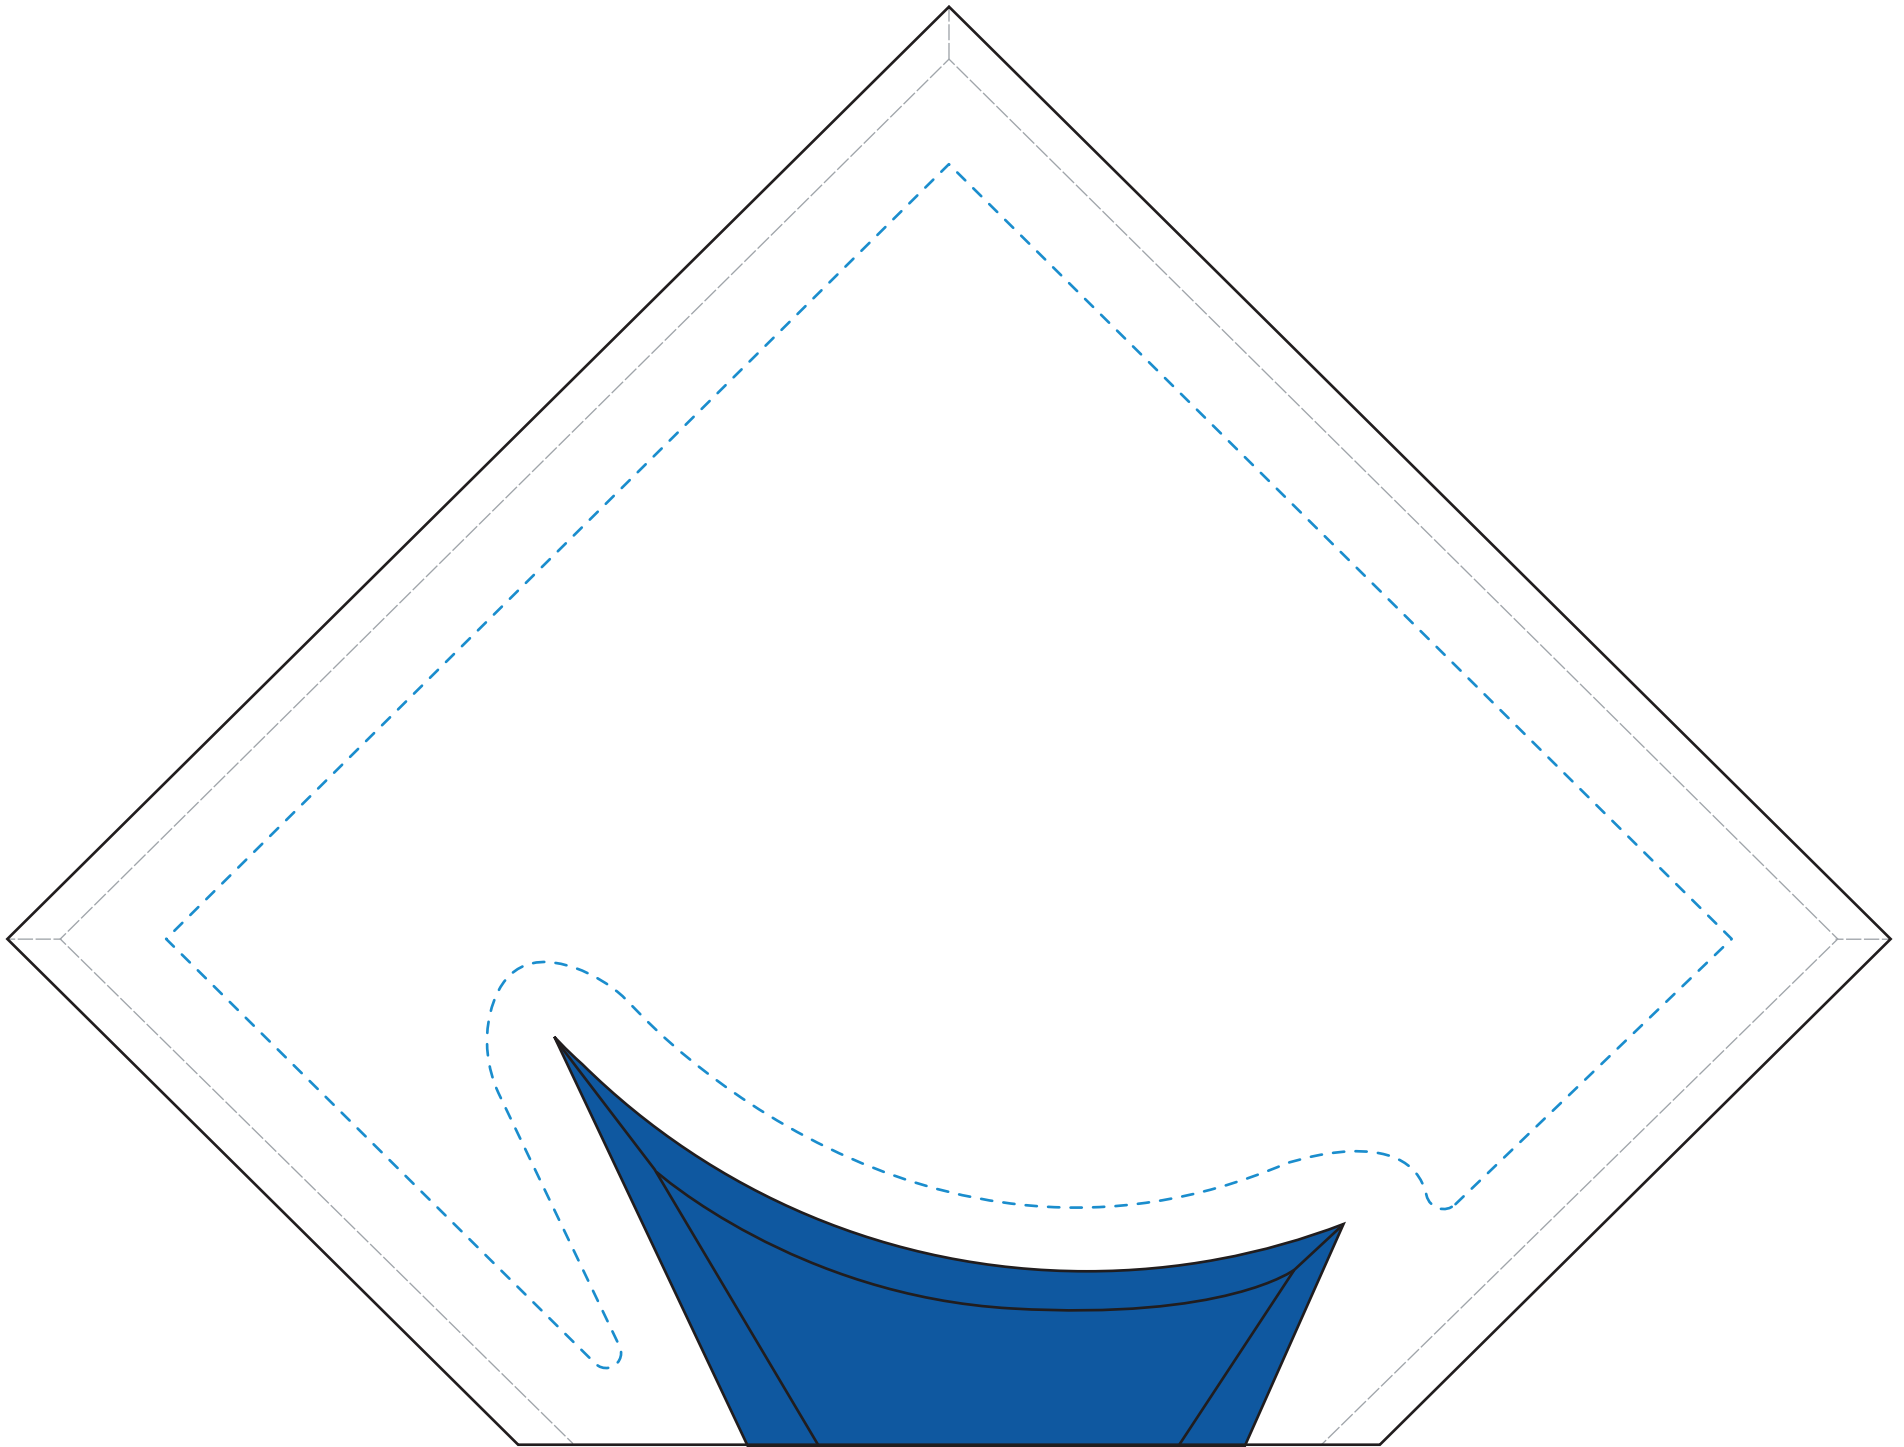

Standard Etch: Reverse

7281 GALA SQUARE - 7.5"
C7303BLUE TRIANGLE
Blue line represents the max image area.

Standard Etch: Reverse

7281 GALA SQUARE - 7.5"

C7302BLUE SHIP

Blue line represents the max image area.

Standard Etch: Reverse

7281 GALA SQUARE - 7.5"

C7300BLUE DIAMOND

Blue line represents the max image area.