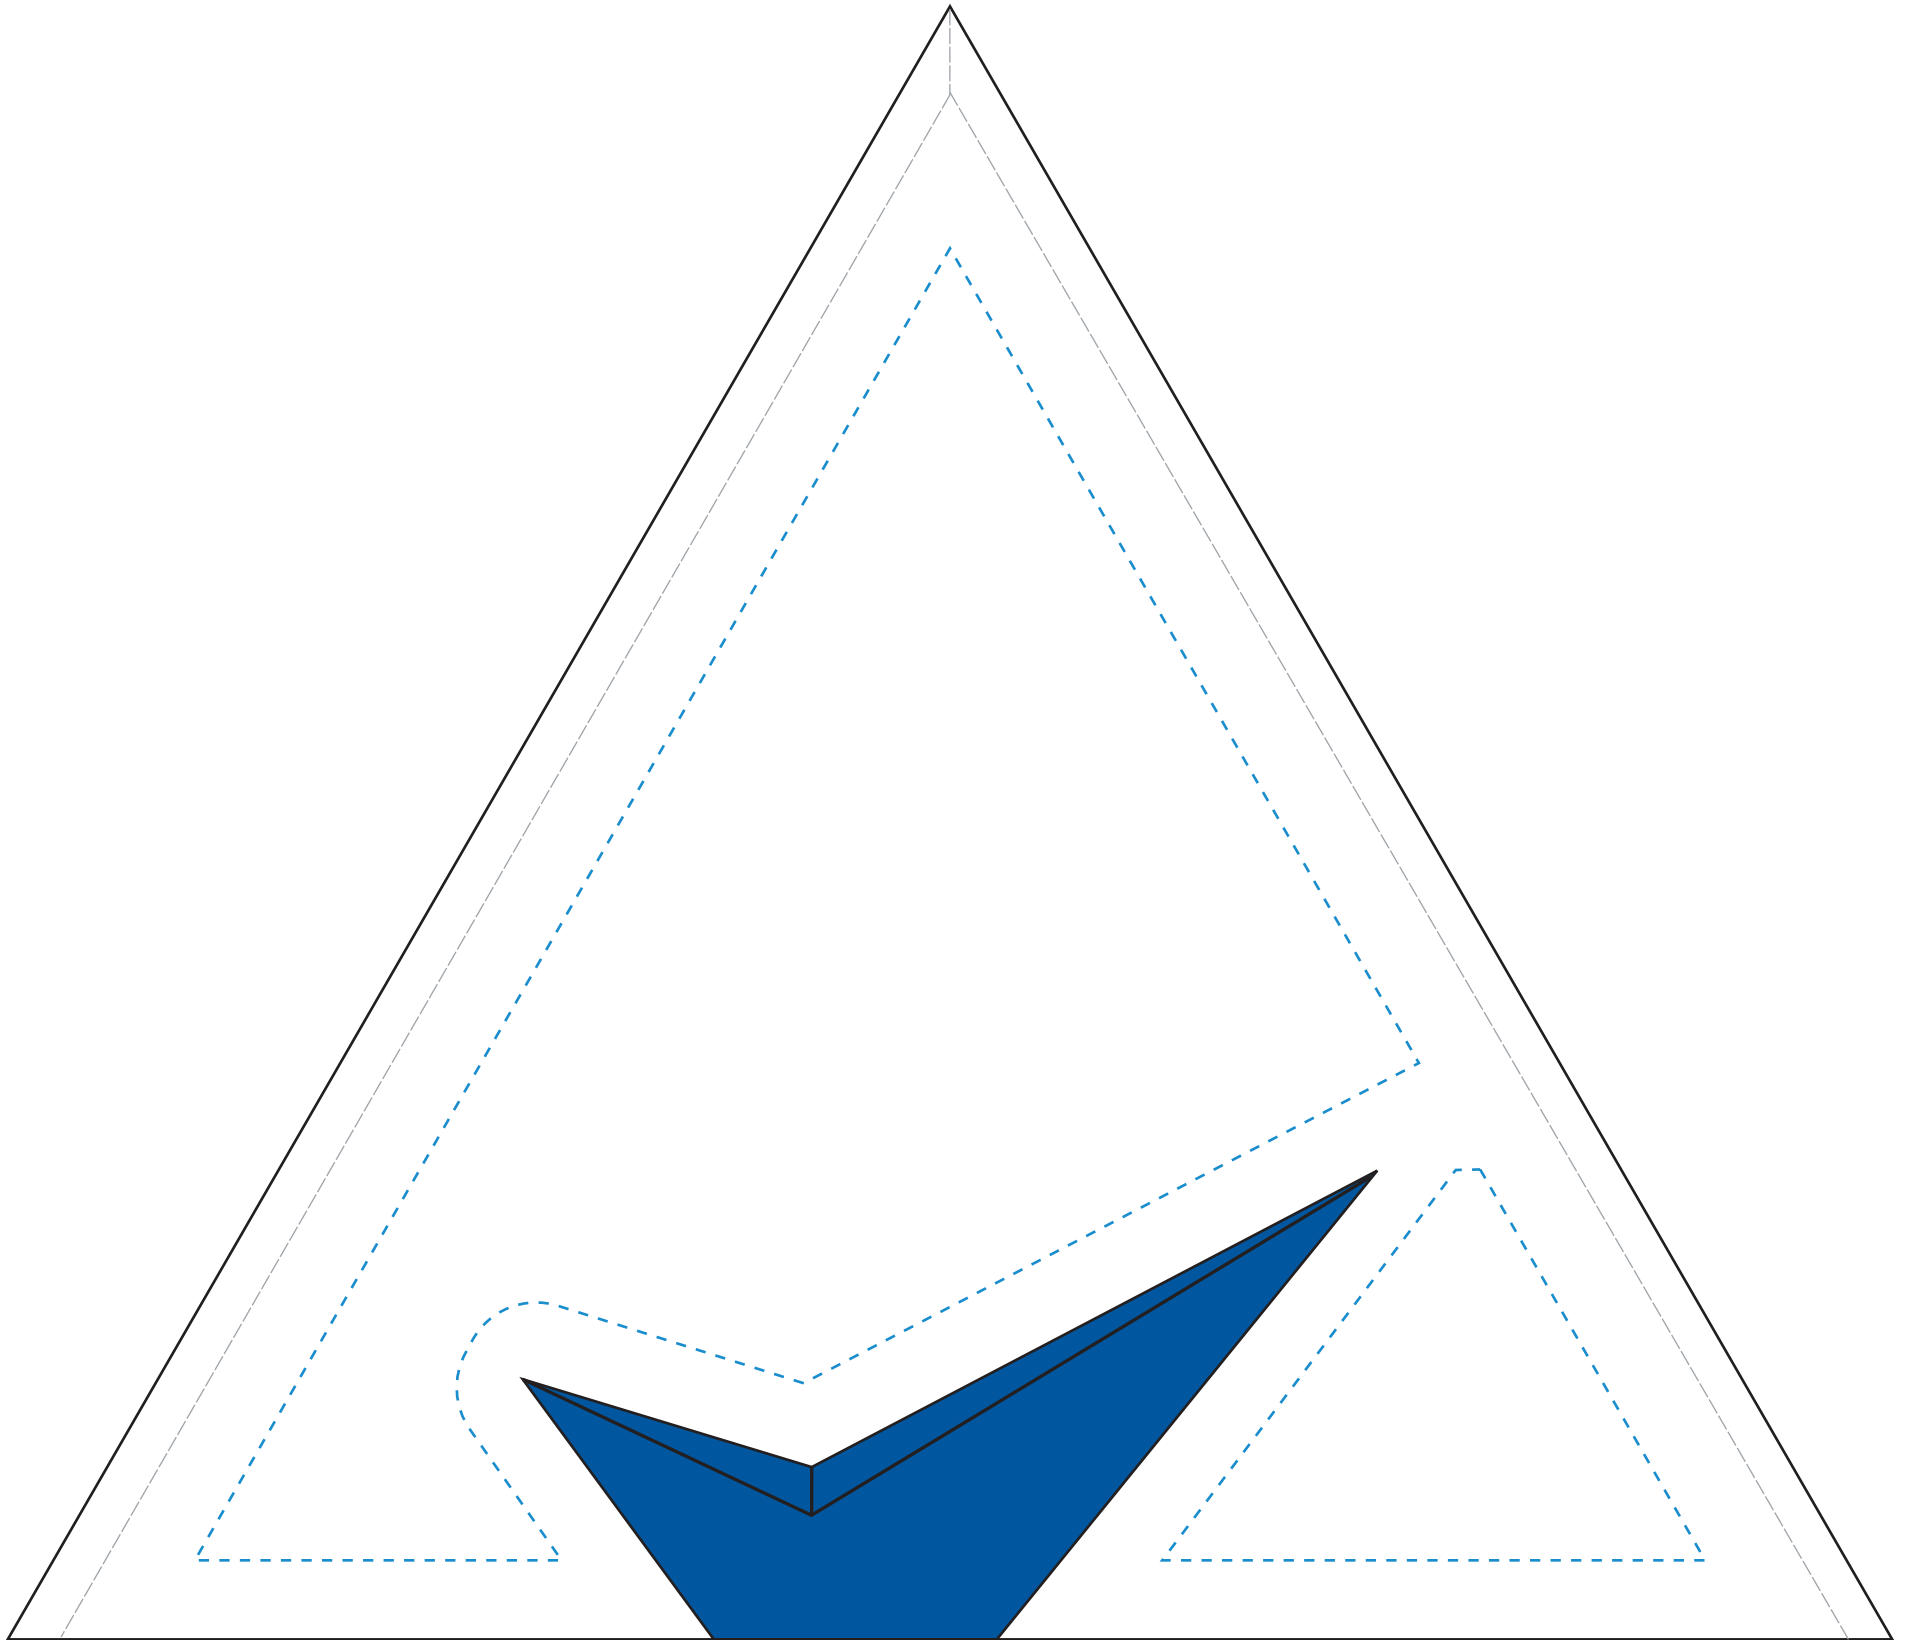

Standard Etch: Reverse

7371 GALA DELUXE TRIANGLE - 8.5"
C7309BLUE BIRD

Blue line represents the max image area.

Standard Etch: Reverse

7371 GALA DELUXE TRIANGLE - 8.5"
C7308BLUE WAVE

Blue line represents the max image area.