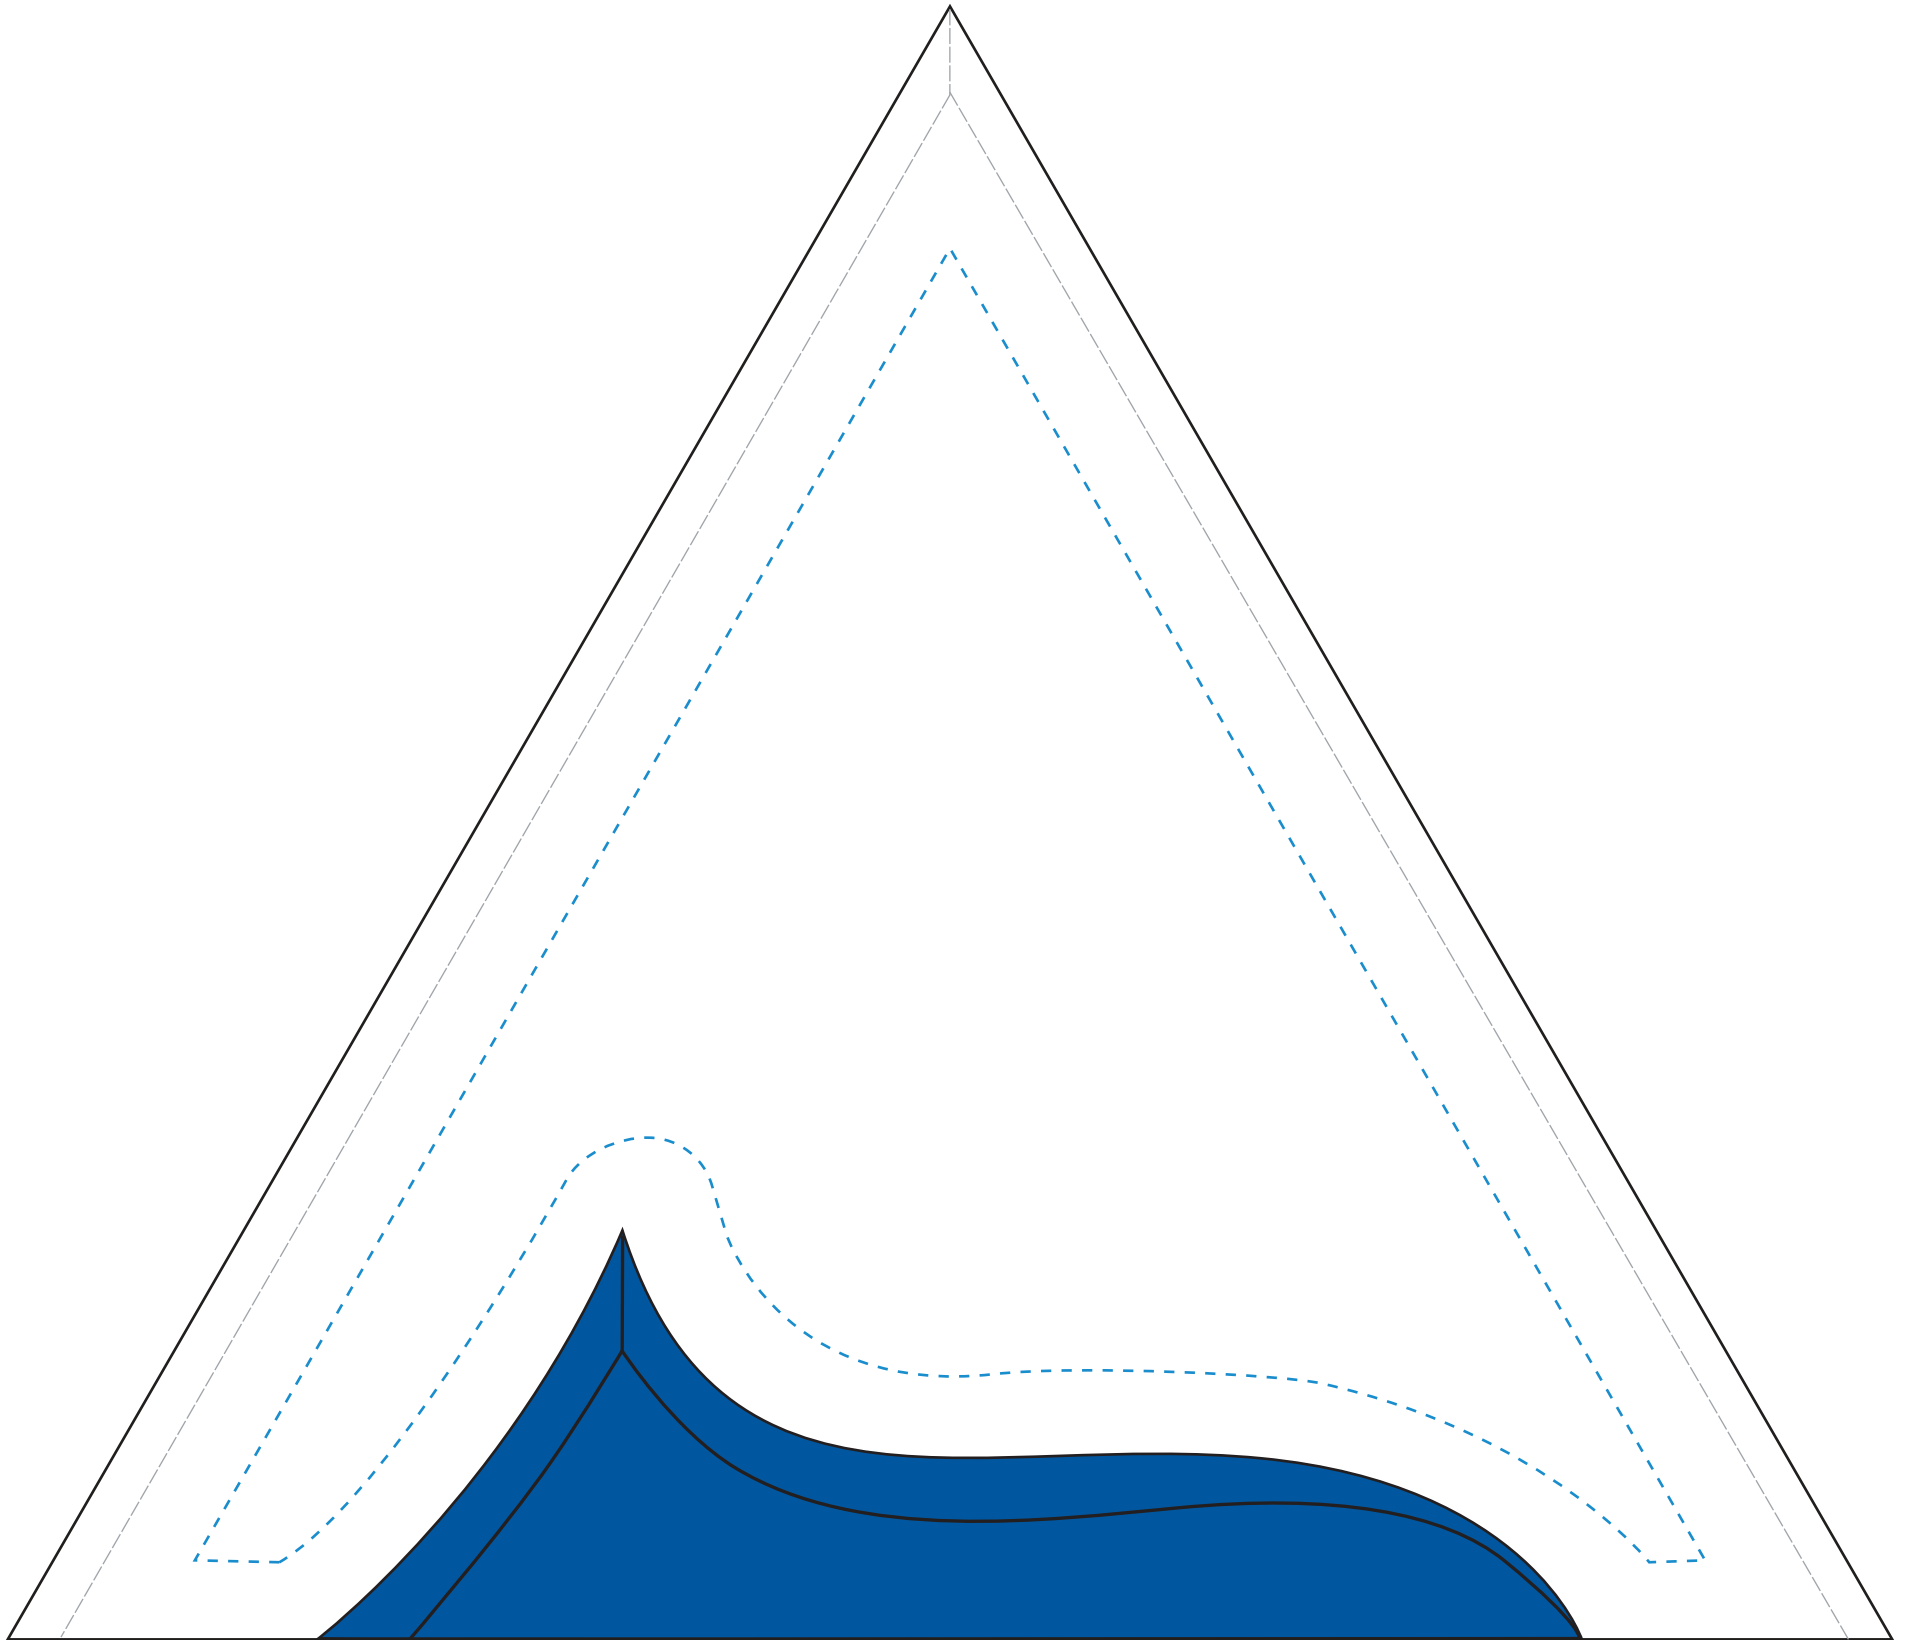

Standard Etch: Reverse

7371 GALA DELUXE TRIANGLE - 8.5"
C7309BLUE BIRD

Blue line represents the max image area.

Standard Etch: Reverse

7371 GALA DELUXE TRIANGLE - 8.5"
C7308BLUE WAVE

Blue line represents the max image area.